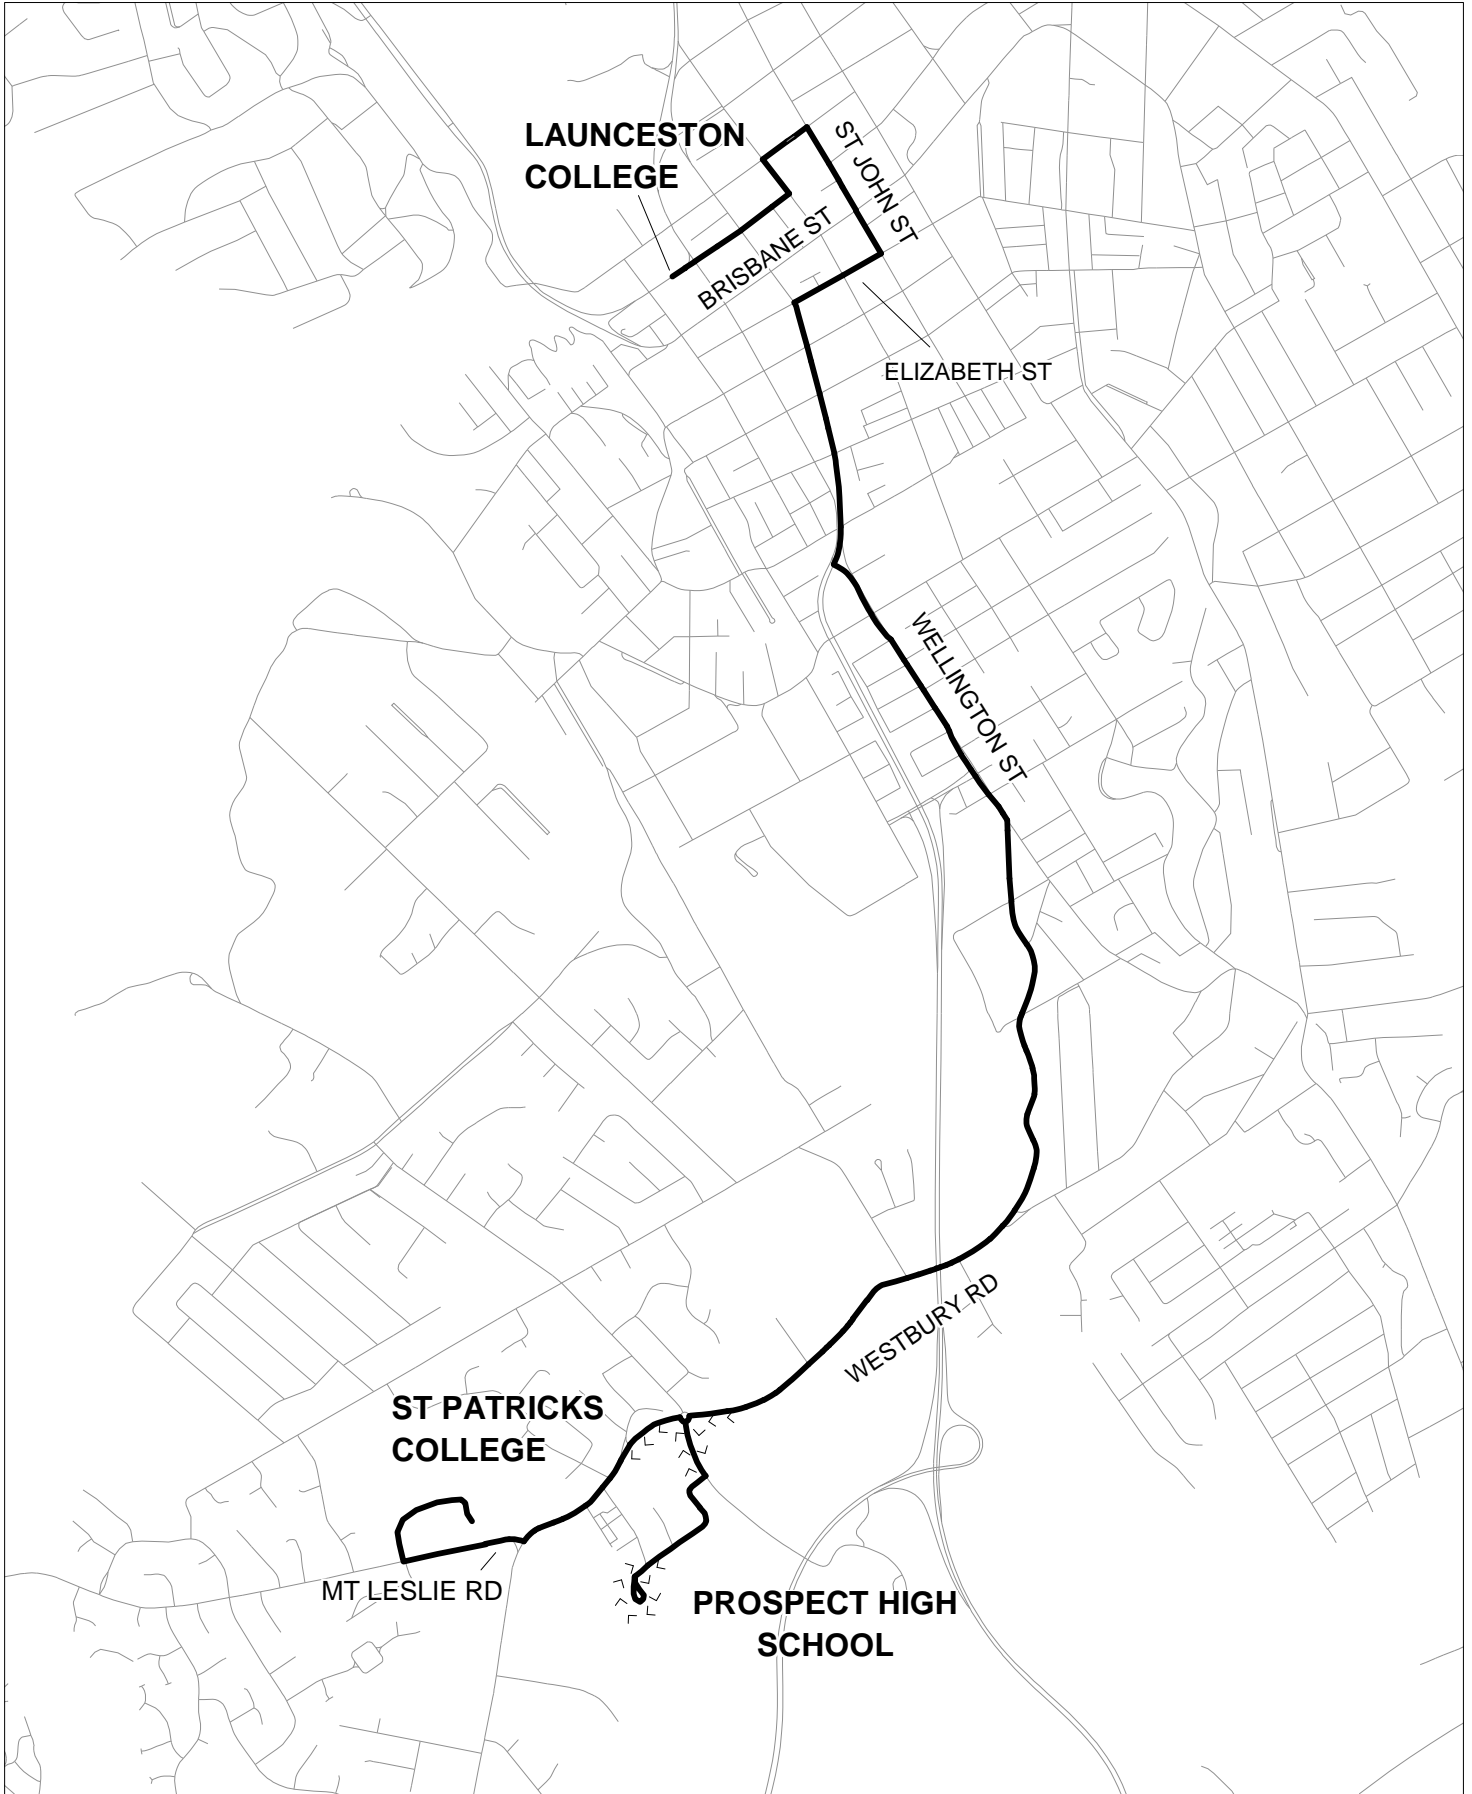

ROUTE 229 AM LAUNCESTON COLLEGE - PHS - ST PATRICKS COLLEGE 15MAY2016

Start at Launceston College, then via Brisbane St, Charles St, Paterson St, St. John St, Elizabeth St, Wellington St, Westbury Rd, Oakden Rd, Lila Dr, Ralph St, PROSPECT HIGH SCHOOL, Ralph St, Lila Dr, Oakden Rd, Westbury Rd, Mount Leslie Rd, Terminate inside St Patrick's College.