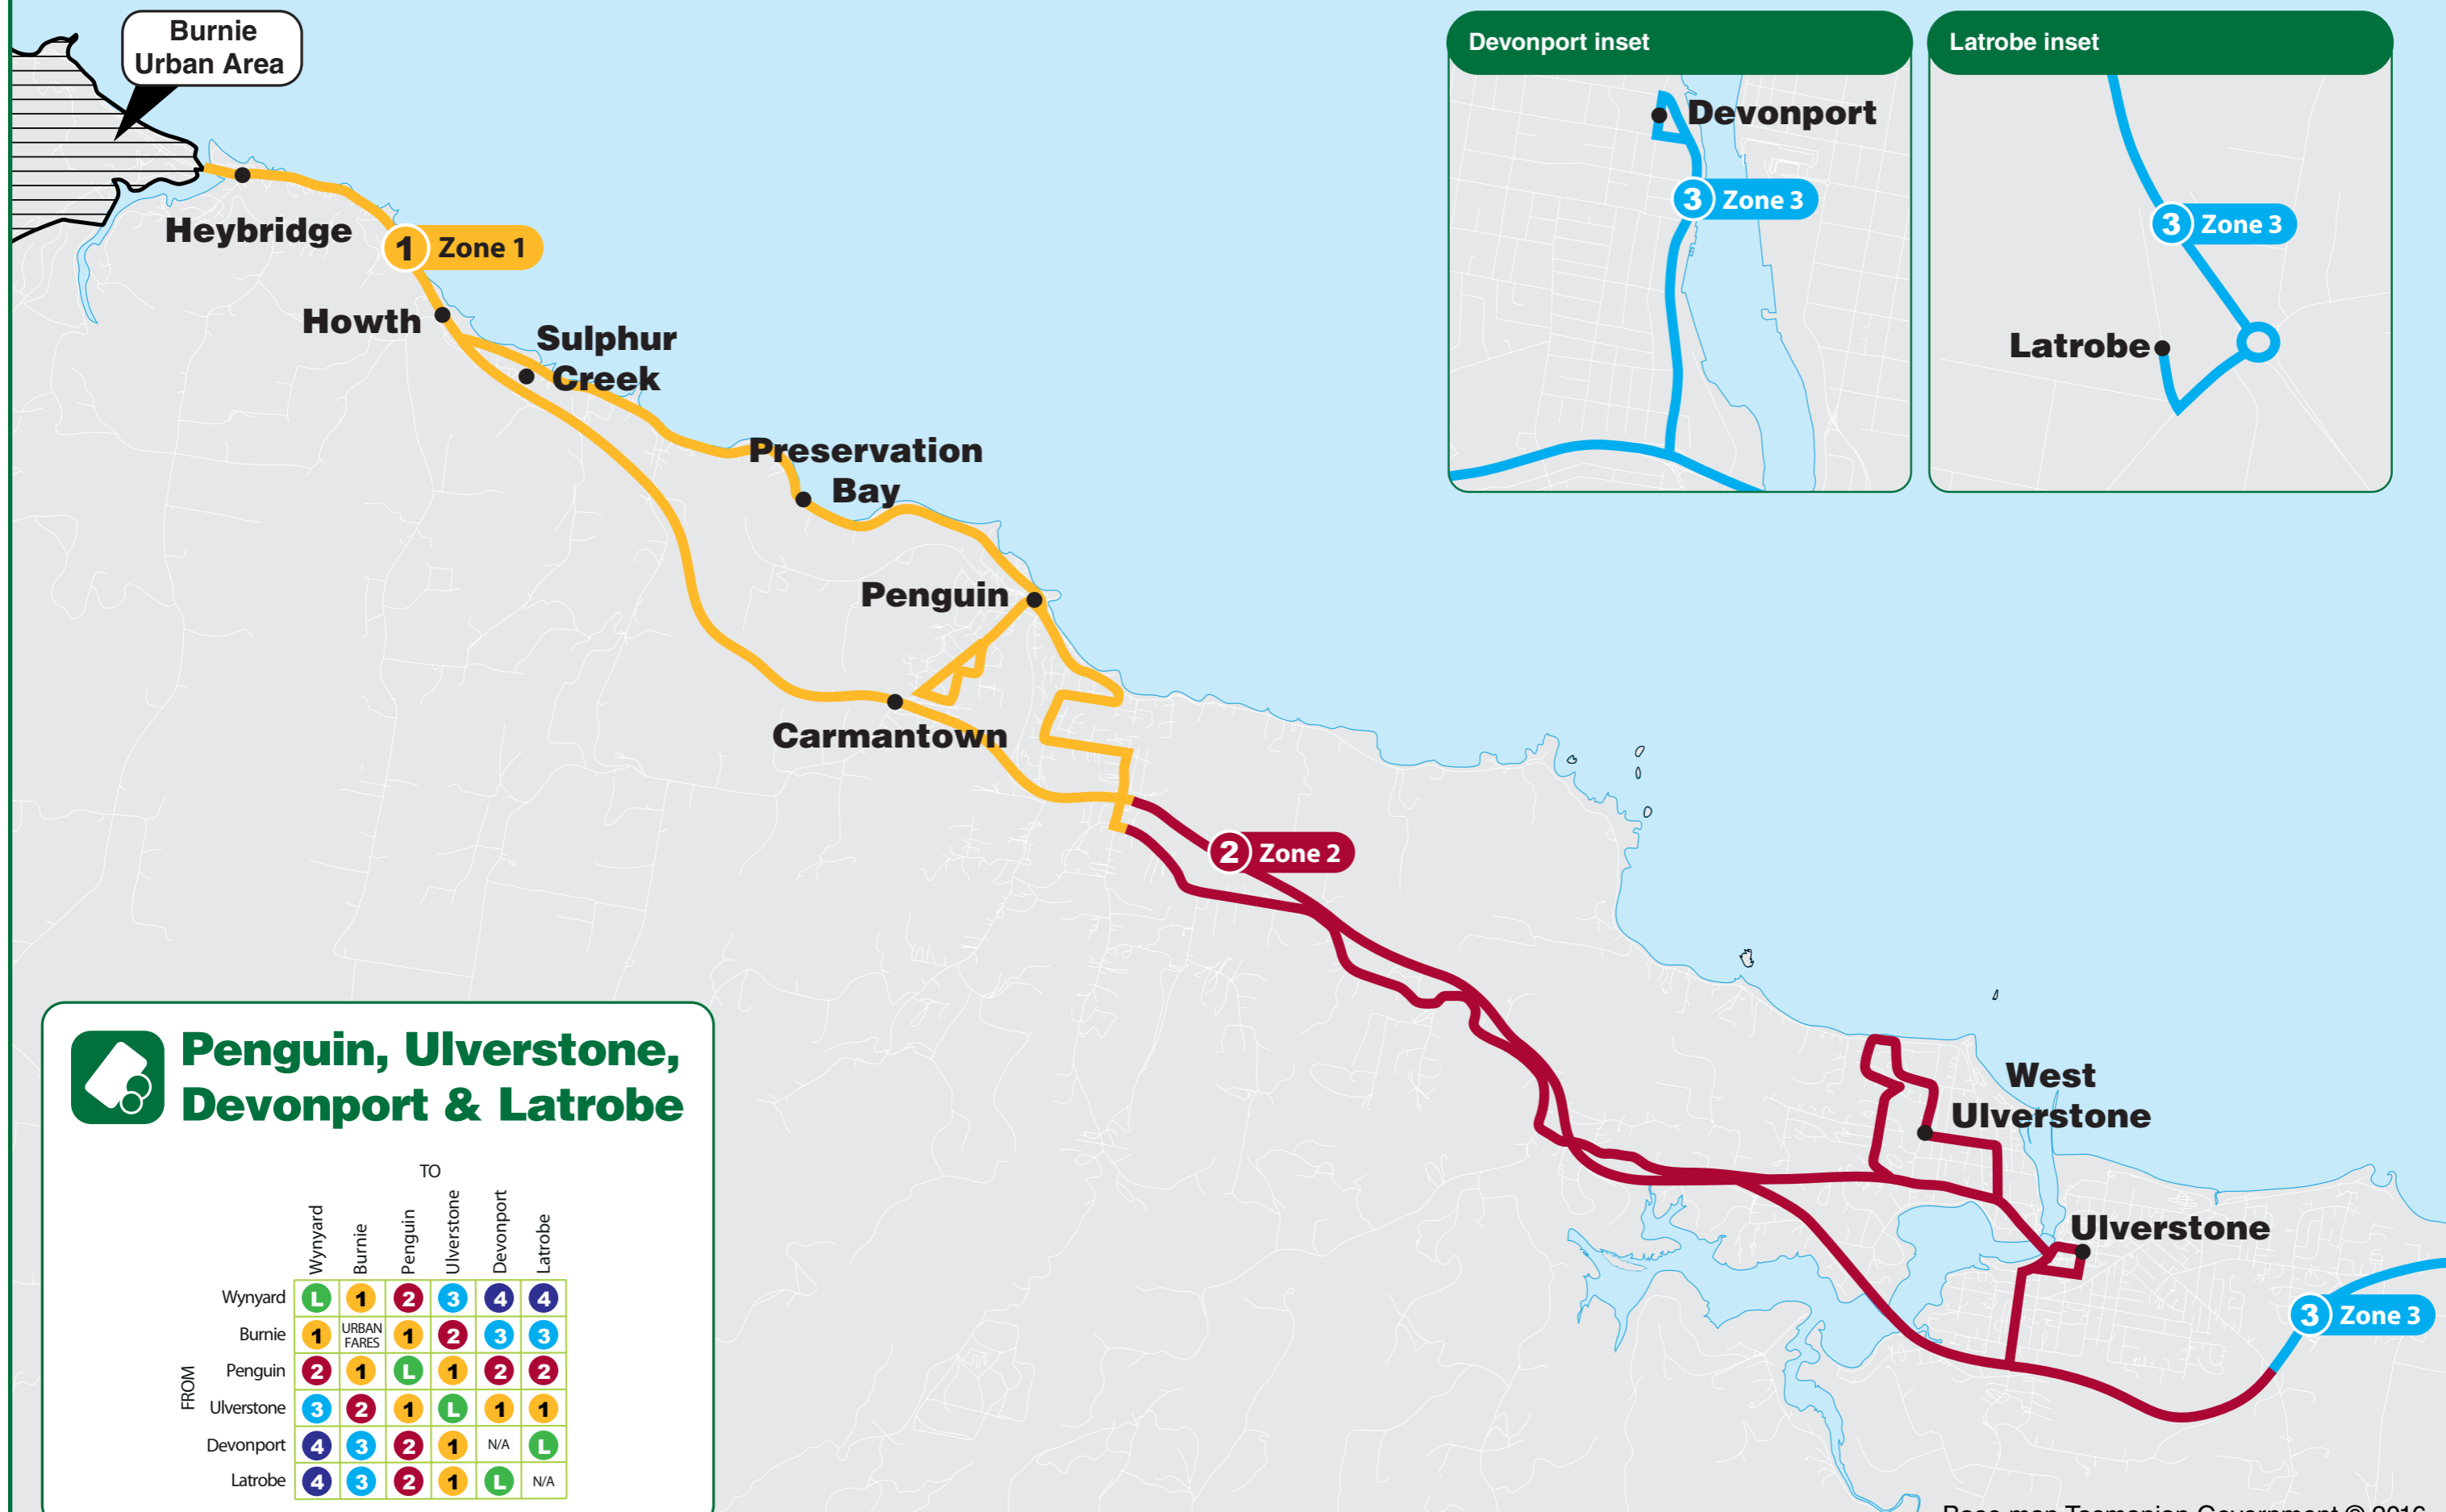

Metro Penguin, Ulverstone, Devonport & Latrobe

Penguin, Ulverstone, Devonport & Latrobe

	TO					
	Wynyard	Burnie	Penguin	Ulverstone	Devonport	Latrobe
FROM Wynyard	L	1	2	3	4	4
Burnie	1	URBAN FARES	1	2	3	3
Penguin	2	1	L	1	2	2
Ulverstone	3	2	1	L	1	1
Devonport	4	3	2	1	N/A	L
Latrobe	4	3	2	1	L	N/A