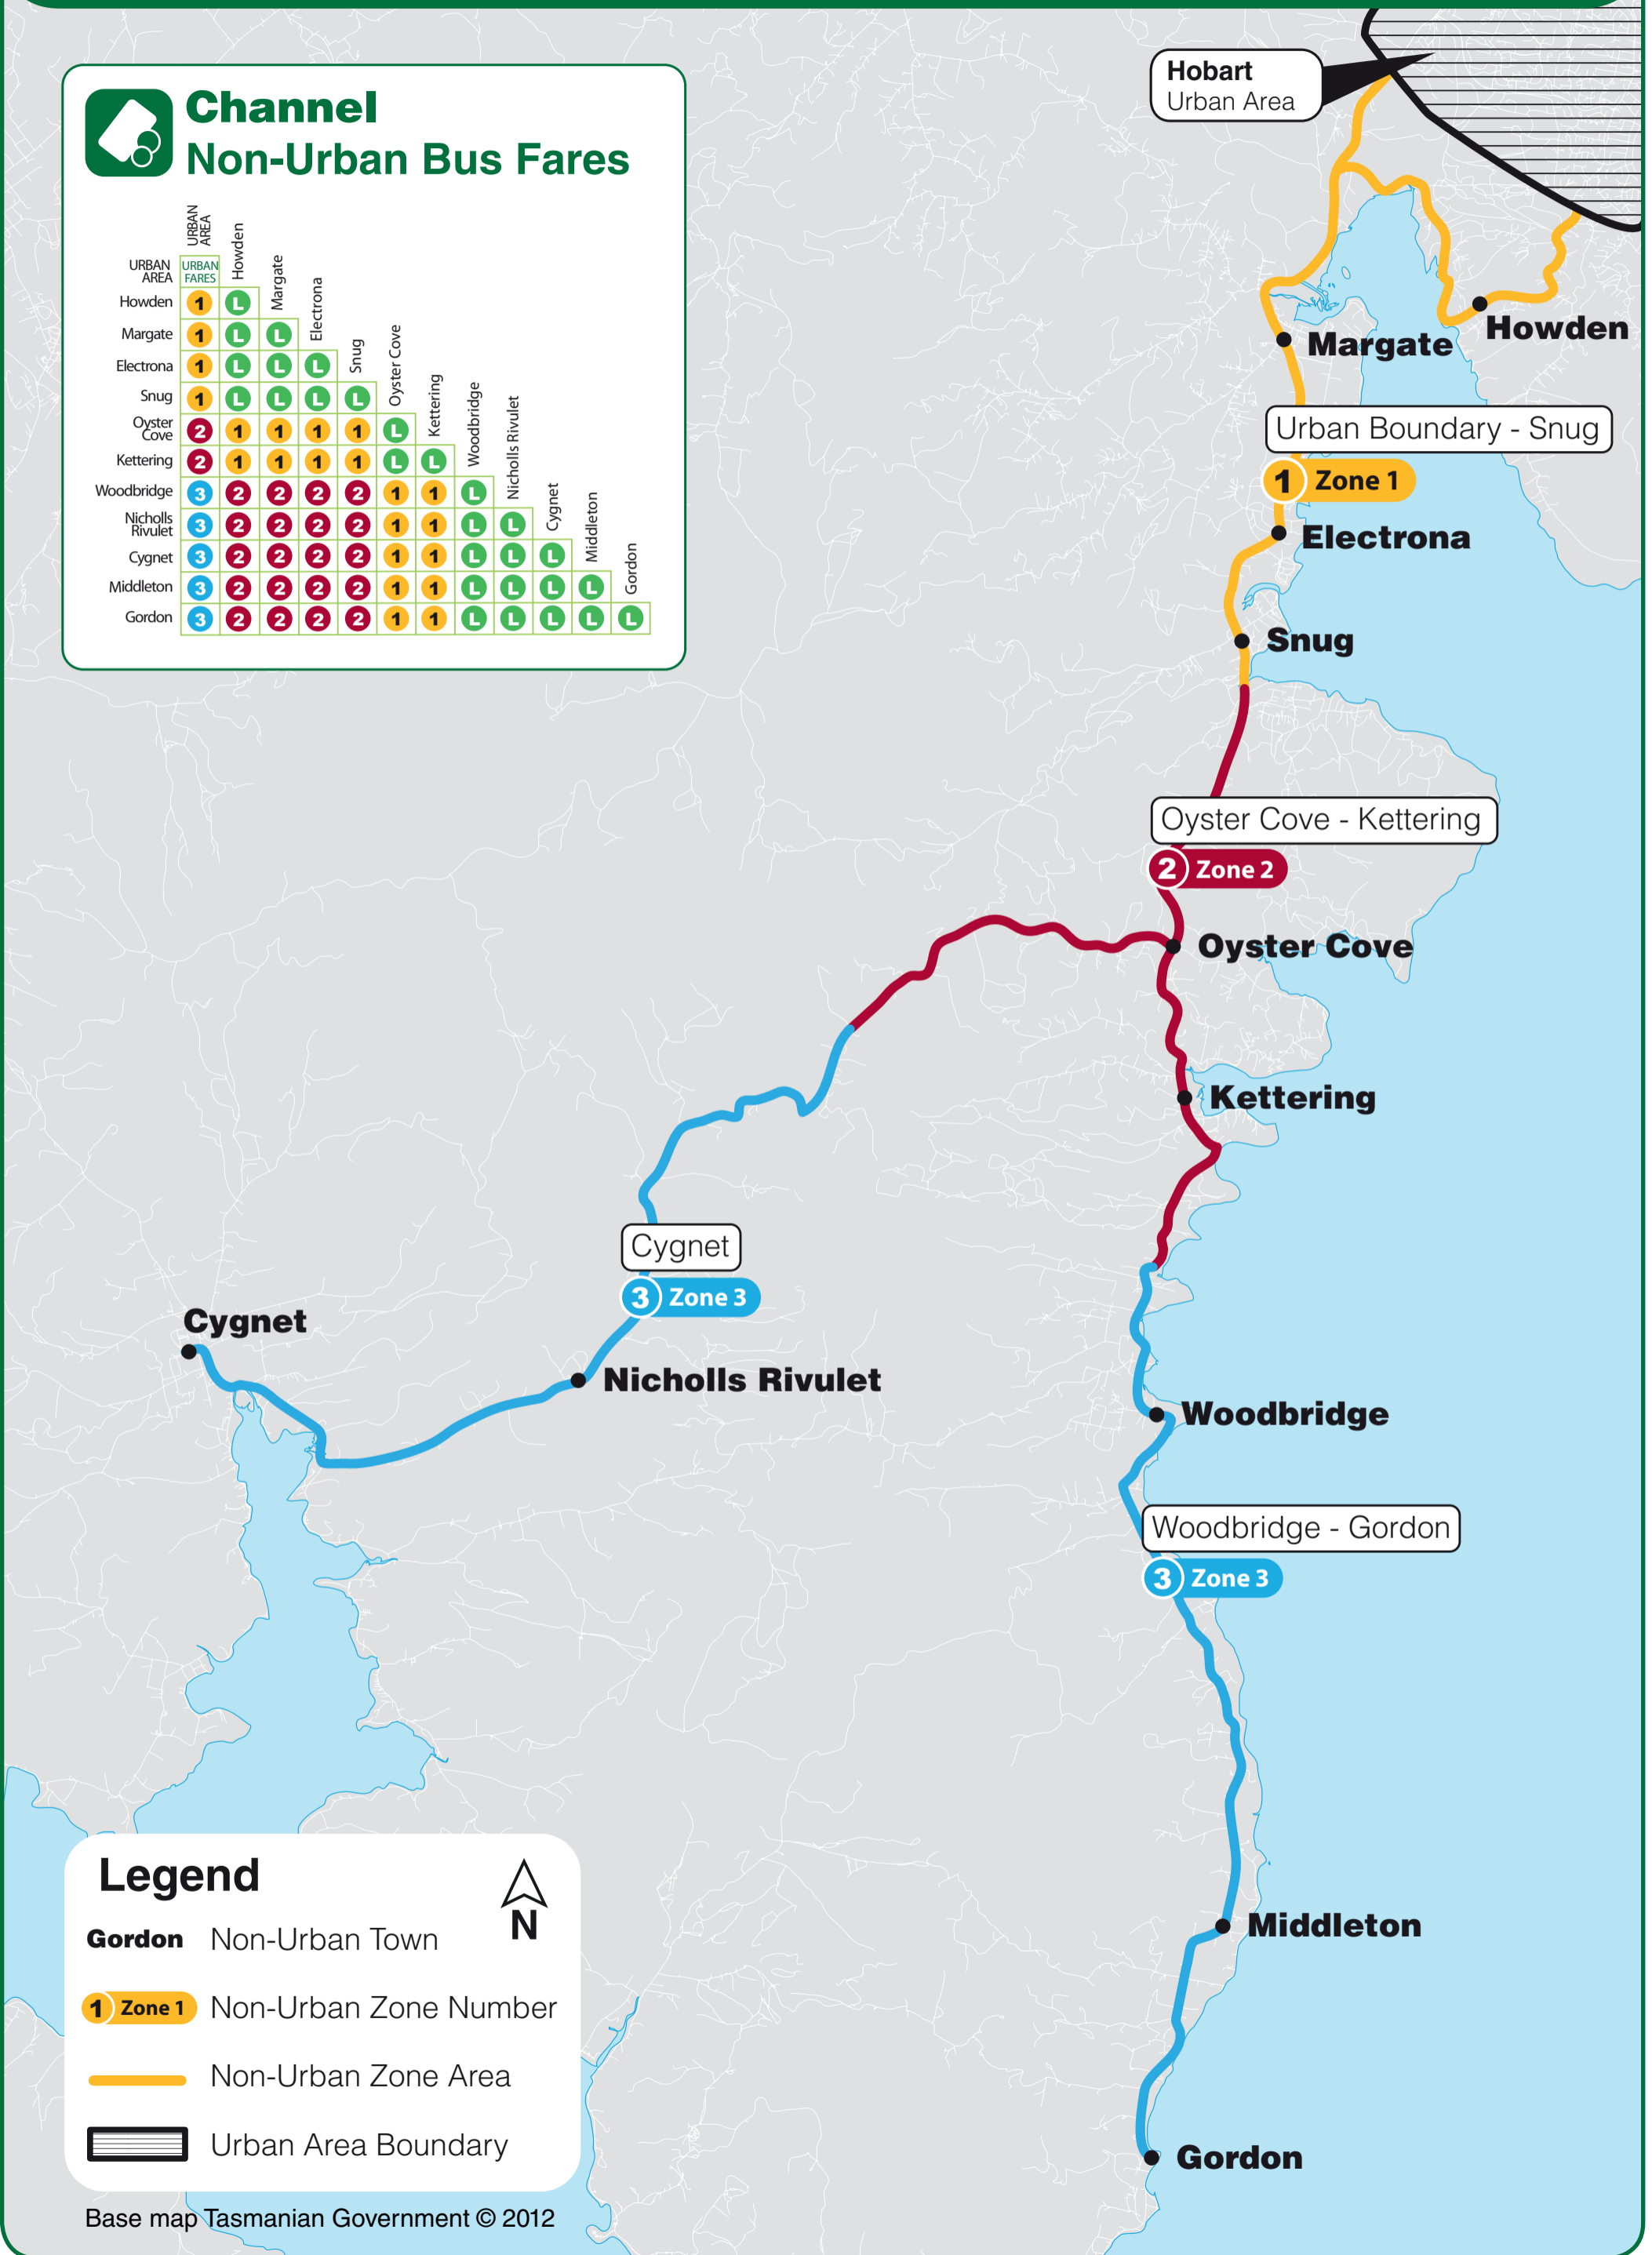

Metro Channel - Non Urban Zones

Channel Non-Urban Bus Fares

URBAN AREA	URBAN AREA	URBAN AREA	URBAN AREA	URBAN AREA	URBAN AREA	URBAN AREA	URBAN AREA	URBAN AREA	URBAN AREA	URBAN AREA	URBAN AREA	URBAN AREA	URBAN AREA	URBAN AREA	URBAN AREA	URBAN AREA	URBAN AREA	URBAN AREA	URBAN AREA
URBAN AREA	URBAN AREA	URBAN AREA	URBAN AREA	URBAN AREA	URBAN AREA	URBAN AREA	URBAN AREA	URBAN AREA	URBAN AREA	URBAN AREA	URBAN AREA	URBAN AREA	URBAN AREA	URBAN AREA	URBAN AREA	URBAN AREA	URBAN AREA	URBAN AREA	URBAN AREA
Howden	1	L																	
Margate	1	L	L																
Electrona	1	L	L	L															
Snug	1	L	L	L	L														
Oyster Cove	2	1	1	1	1	L													
Kettering	2	1	1	1	1	L	L												
Woodbridge	3	2	2	2	2	1	1	L											
Nicholls Rivulet	3	2	2	2	2	1	1	L	L										
Cygnat	3	2	2	2	2	1	1	L	L	L									
Middleton	3	2	2	2	2	1	1	L	L	L	L								
Gordon	3	2	2	2	2	1	1	L	L	L	L	L							

Legend

- Gordon** Non-Urban Town
- 1 Zone 1** Non-Urban Zone Number
- Non-Urban Zone Area
- ▨** Urban Area Boundary