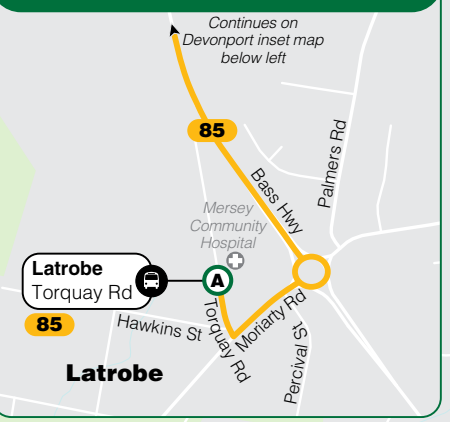

# University - Hospitals - Burnie - Wivenhoe - Penguin - Ulverstone - Devonport - Latrobe

map ref  
Look for bus numbers

For timetables, maps, fares and tickets visit our website

[www.metrotas.com.au](http://www.metrotas.com.au)

or call

**13 22 01**

**Burnie inset**

**Legend**

- Bus Route
- Route Number
- Hospital
- School
- Educational Institution
- Shopping Centre

**Street Legend**

- King Edward St
- Crescent St
- Epsom Rd
- Pineleigh St
- Fielding St
- Rekuna Rd

**Devonport inset**

**Latrobe inset**

**Limited Stops Service HOSPITAL LINK Route 85**

- N** Burnie University (UTAS Cradle Coast Campus) (Monday to Friday only)
- M** Burnie Hospitals (North West Regional and Private) (7 days)
- L** Burnie Interchange (Cattley Street) (7 days)
- C** Ulverstone Interchange (Wongi Lane) (7 days)
- B** Devonport Interchange (Rooke Street) (7 days)
- A** Latrobe (Mersey Community Hospital) (7 days)

Base map Tasmanian Government © 2018