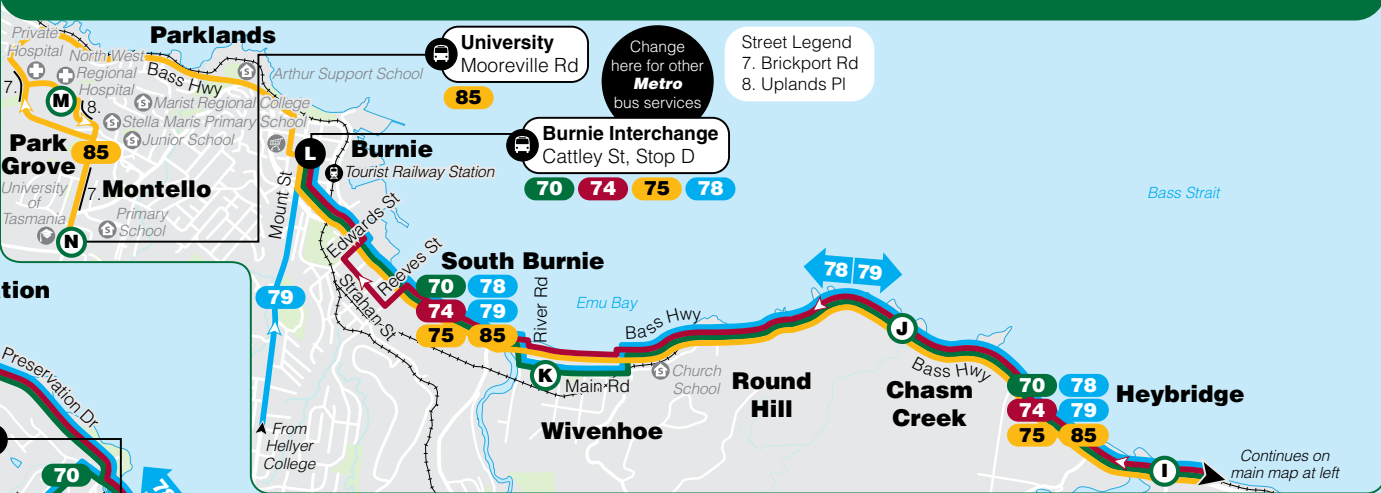

For timetables, maps, fares and tickets visit our website

[www.metrotas.com.au](http://www.metrotas.com.au)

or call

**13 22 01**

**Burnie inset**

**Legend**

- Bus Route
- Route Number
- Hospital
- School
- Educational Institution
- Shopping Centre

**Street Legend**

- King Edward St
- Crescent St
- Epsom Rd
- Pineleigh St
- Fielding St
- Rekuna Rd

**Devonport inset**

**Latrobe inset**

**Limited Stops Service HOSPITAL LINK Route 85**

- N** Burnie University (UTAS Cradle Coast Campus) (Monday to Friday only)
- M** Burnie Hospitals (North West Regional and Private) (7 days)
- L** Burnie Interchange (Cattley Street) (7 days)
- C** Ulverstone Interchange (Wongi Lane) (7 days)
- B** Devonport Interchange (Rooke Street) (7 days)
- A** Latrobe (Mersey Community Hospital) (7 days)