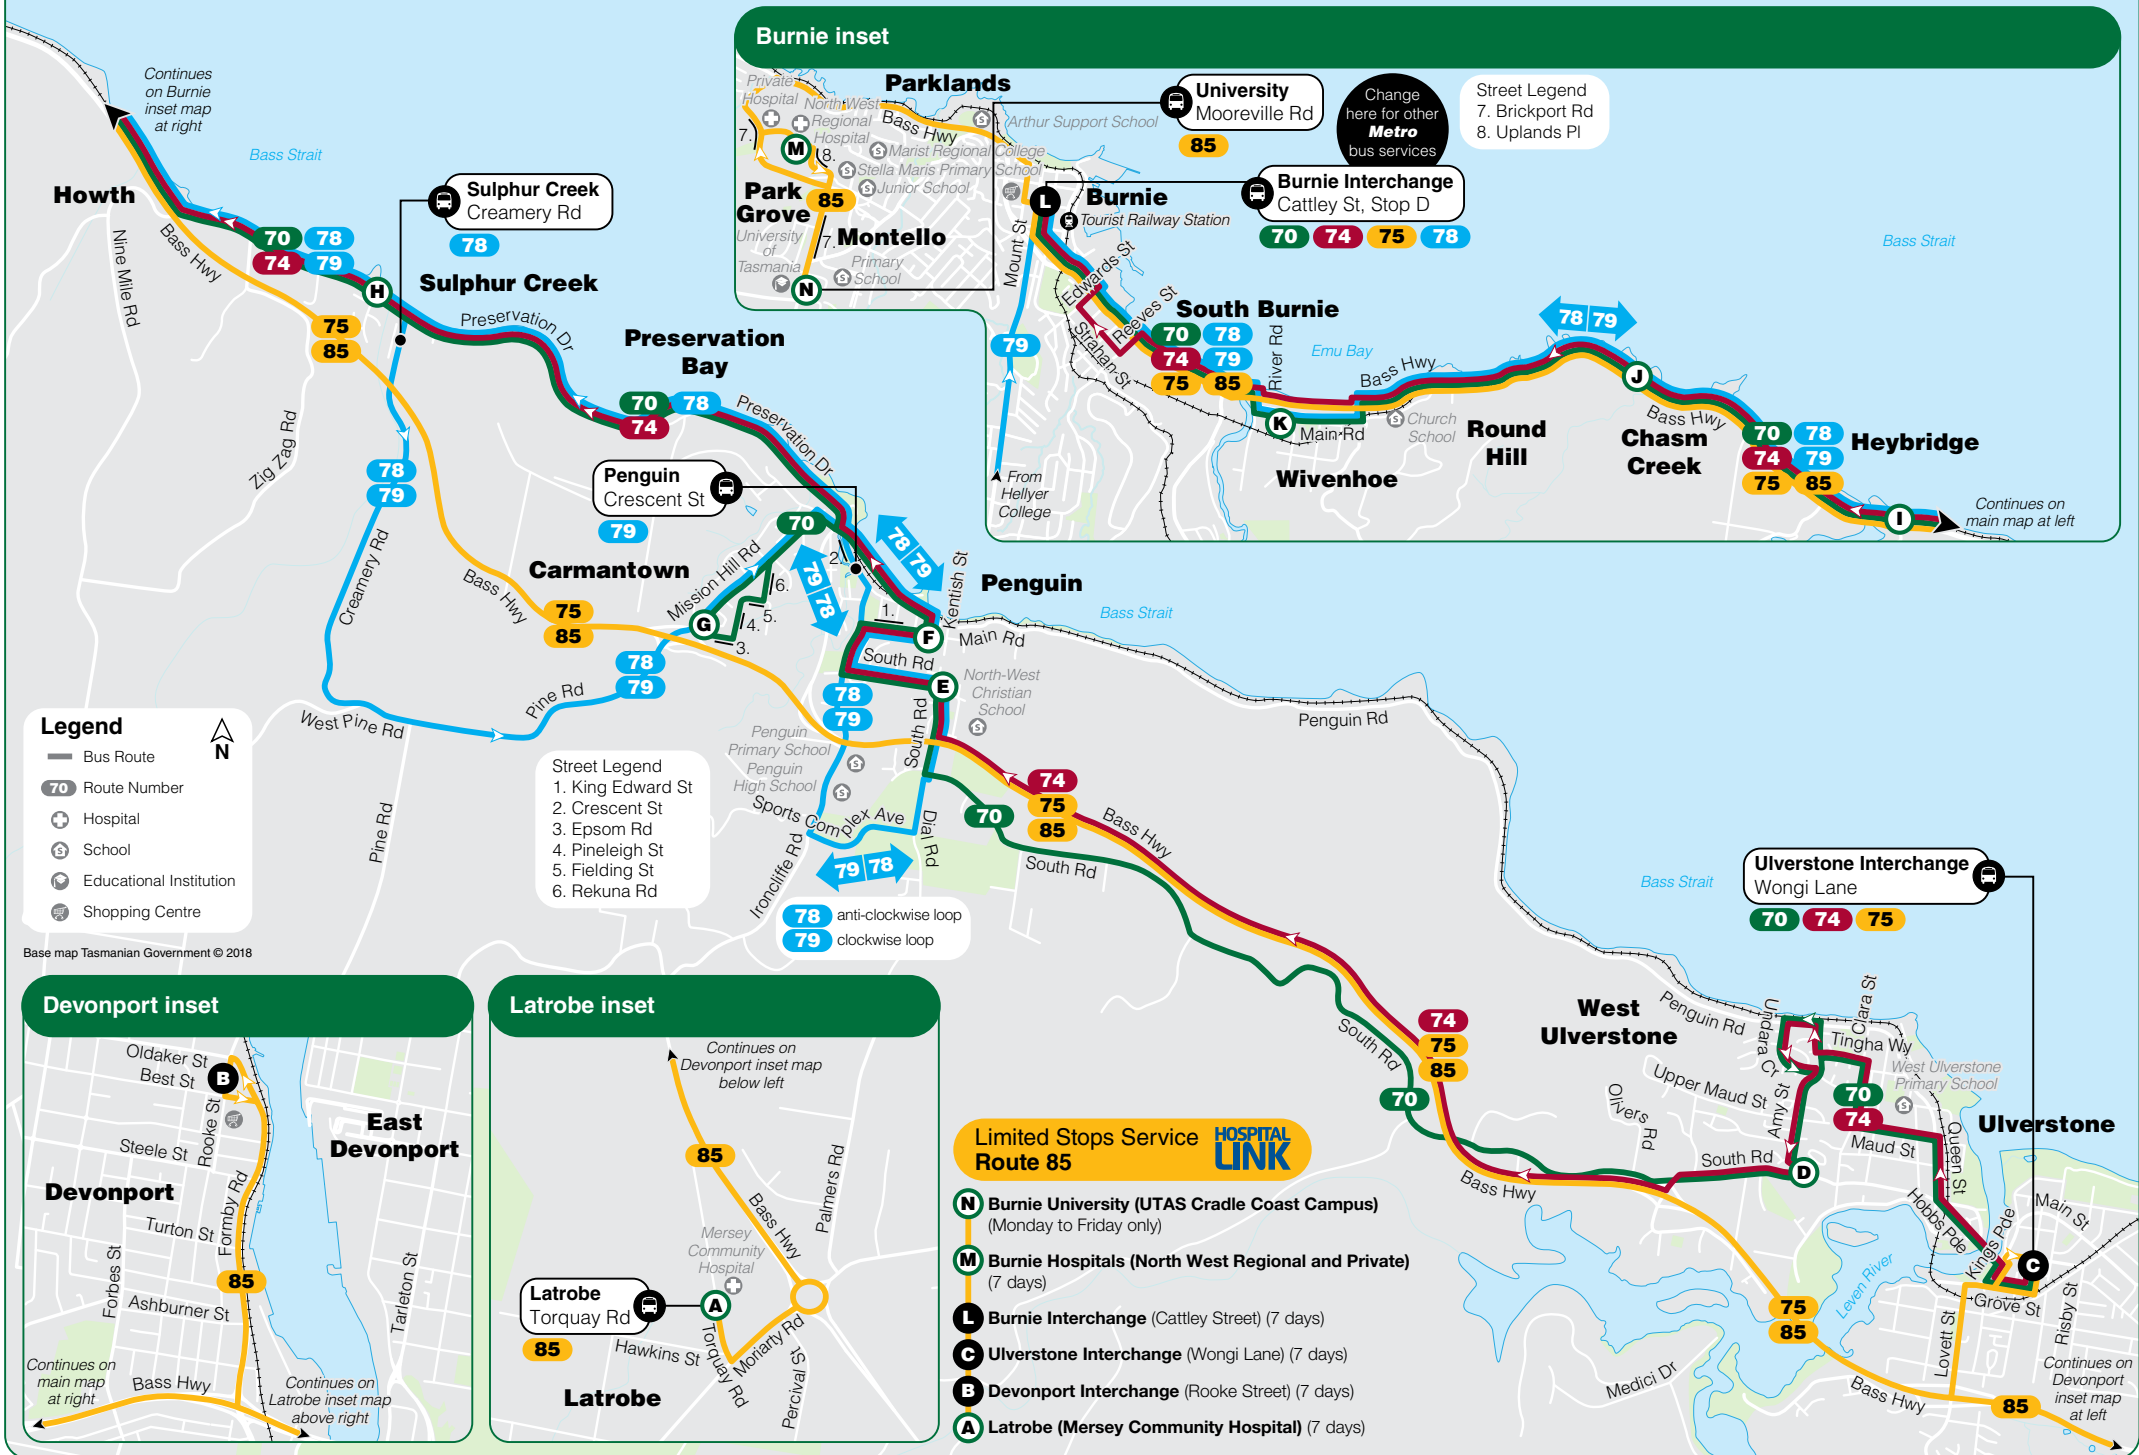

Burnie inset

Legend

- Bus Route
- Route Number
- Hospital
- School
- Educational Institution
- Shopping Centre

Street Legend

1. King Edward St
2. Crescent St
3. Epsom Rd
4. Pineleigh St
5. Fielding St
6. Rekuna Rd

Devonport inset

Latrobe inset

Limited Stops Service HOSPITAL LINK Route 85

- **N** Burnie University (UTAS Cradle Coast Campus) (Monday to Friday only)
- **M** Burnie Hospitals (North West Regional and Private) (7 days)
- **L** Burnie Interchange (Cattley Street) (7 days)
- **C** Ulverstone Interchange (Wongi Lane) (7 days)
- **B** Devonport Interchange (Rooke Street) (7 days)
- **A** Latrobe (Mersey Community Hospital) (7 days)

Base map Tasmanian Government © 2018