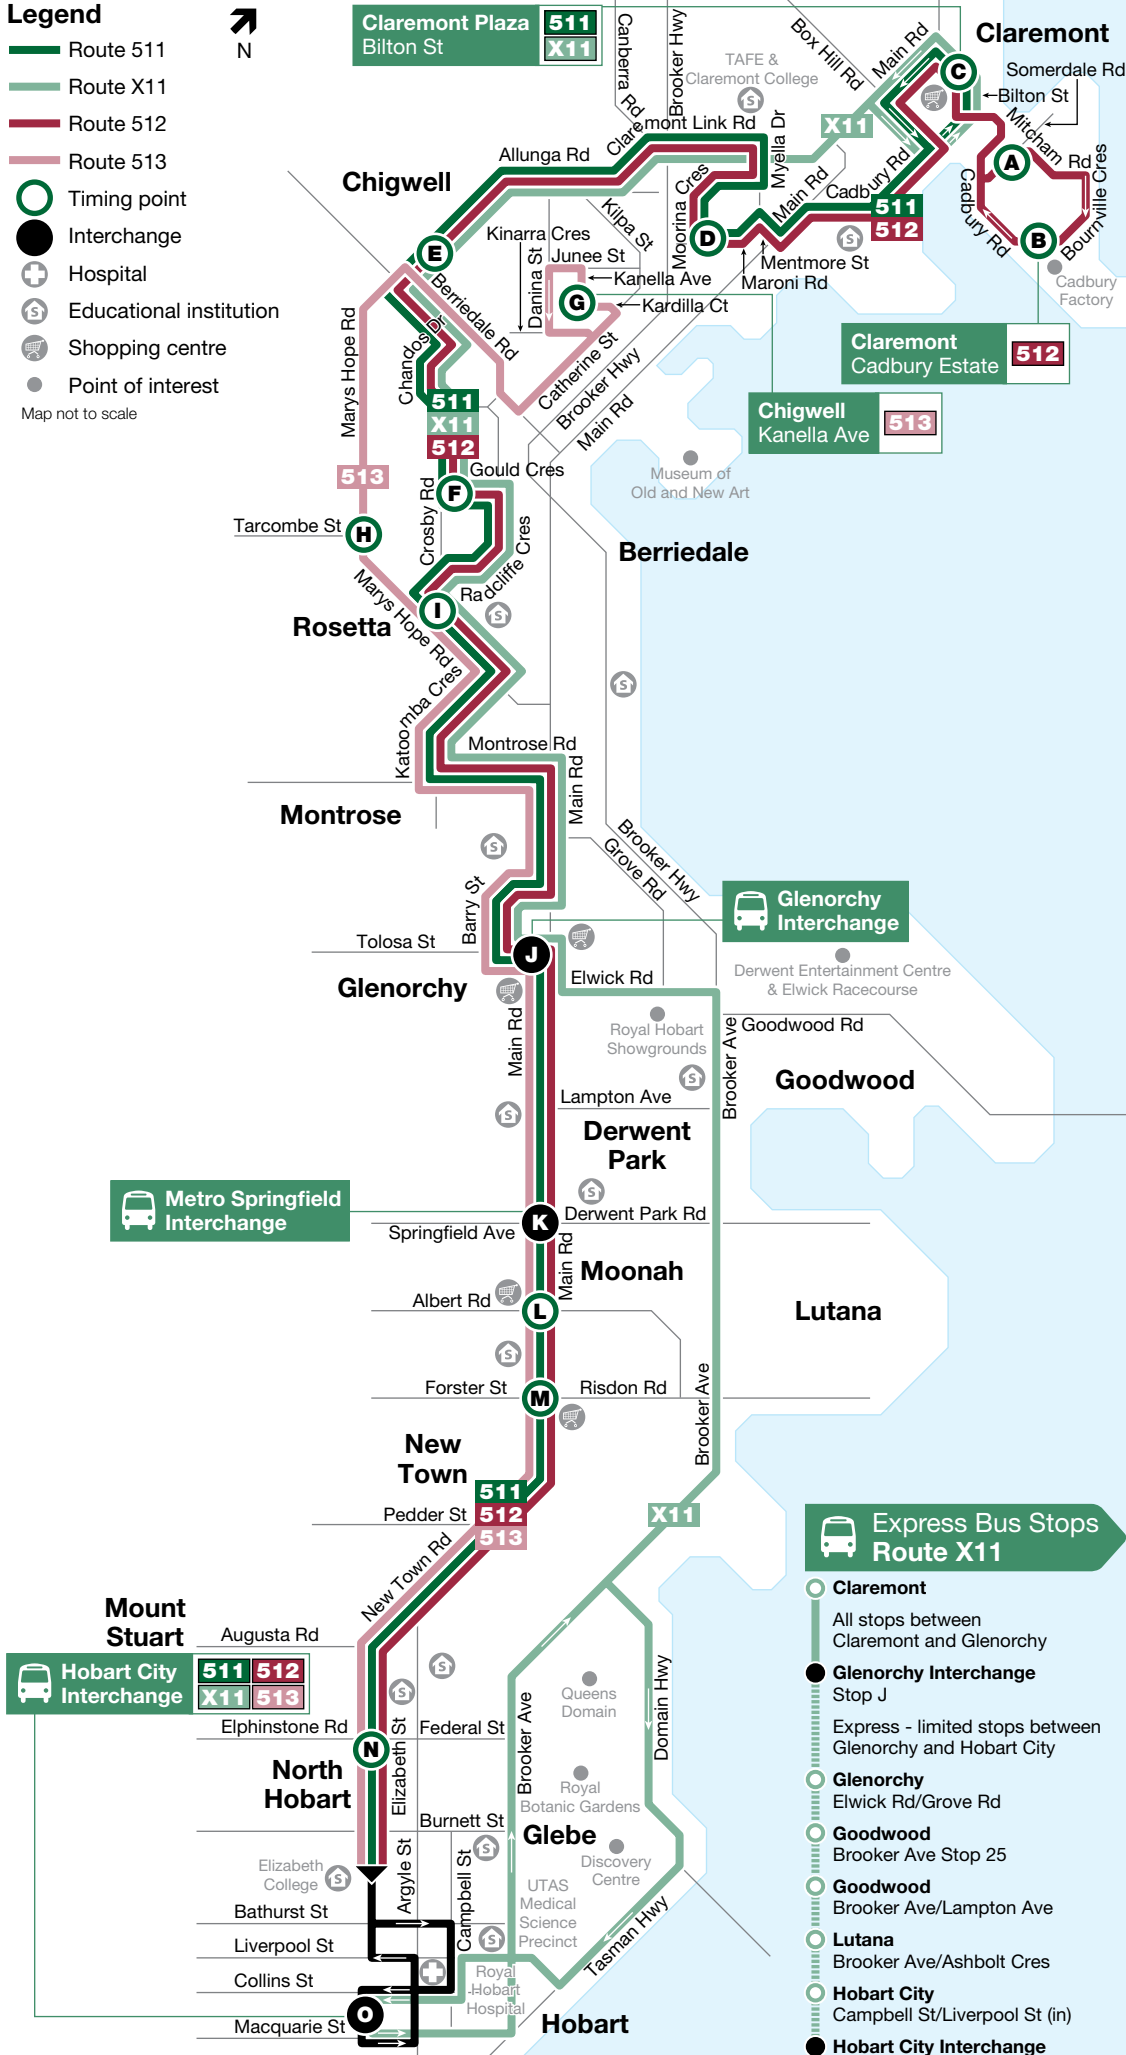

Sunday & Public Holidays							
map ref	Route number	511	511	511	511	511	511
		am	am	pm	pm	pm	pm
O	Hobart City Interchange, Stop E	8:40	10:40	12:40	2:40	4:40	6:40
N	North Hobart, Elizabeth St/Pitt St	8:46	10:46	12:46	2:46	4:46	6:46
M	New Town, New Town Rd/Risdon Rd	8:51	10:51	12:51	2:51	4:51	6:51
L	Moonah Shops, Main Rd	8:56	10:56	12:56	2:56	4:56	6:54
K	Metro Springfield, Main Rd	9:00	11:00	1:00	3:00	5:00	6:56
J	Glenorchy Interchange Stop E	9:06	11:06	1:06	3:06	5:06	7:02
I	Rosetta, Marys Hope Rd/Apollo Rd	9:12	11:12	1:12	3:12	5:12	7:08
F	Rosetta, Crosby Rd/Gould Cr	9:14	11:14	1:14	3:14	5:14	7:10
E	Chigwell, Allunga Rd/Berriedale Rd	9:17	11:17	1:17	3:17	5:17	7:13
D	Berriedale, Moorina Cr/Maroni Rd	9:22	11:22	1:22	3:22	5:22	7:17
C	Claremont, Bilton St	9:27	11:27	1:27	3:27	5:27	7:22

Express Bus Stops Route X11

- Claremont**
All stops between Claremont and Glenorchy
- Glenorchy Interchange**
Stop J
Express - limited stops between Glenorchy and Hobart City
- Glenorchy**
Elwick Rd/Grove Rd
- Goodwood**
Brooker Ave Stop 25
- Goodwood**
Brooker Ave/Lampton Ave
- Lutana**
Brooker Ave/Ashbolt Cres
- Hobart City**
Campbell St/Liverpool St (in)
- Hobart City Interchange**