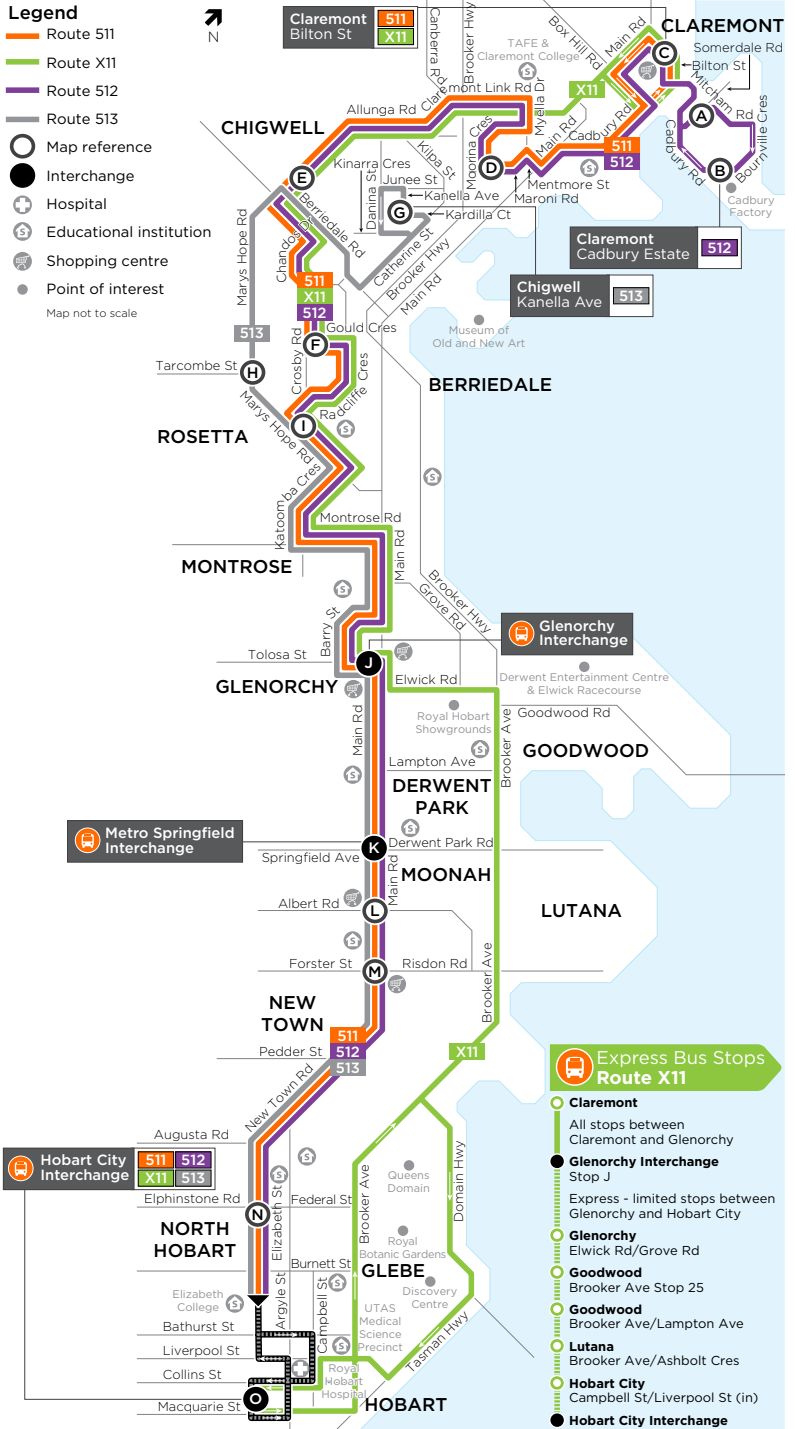

EFFECTIVE 20 JANUARY 2019

511, X11, 512, 513

Claremont, Chigwell & Rosetta to Hobart City

ROUTE NUMBER	ROUTE
511	Claremont to Hobart City
X11	Claremont to Hobart City EXPRESS
512	Cadbury Estate to Hobart City
513	Chigwell to Hobart City

BUS ROUTE MAP

WHO OPERATES MY SERVICE?

511, X11, 512, 513
metrotas.com.au
13 22 01

Online trip information
transport.tas.gov.au