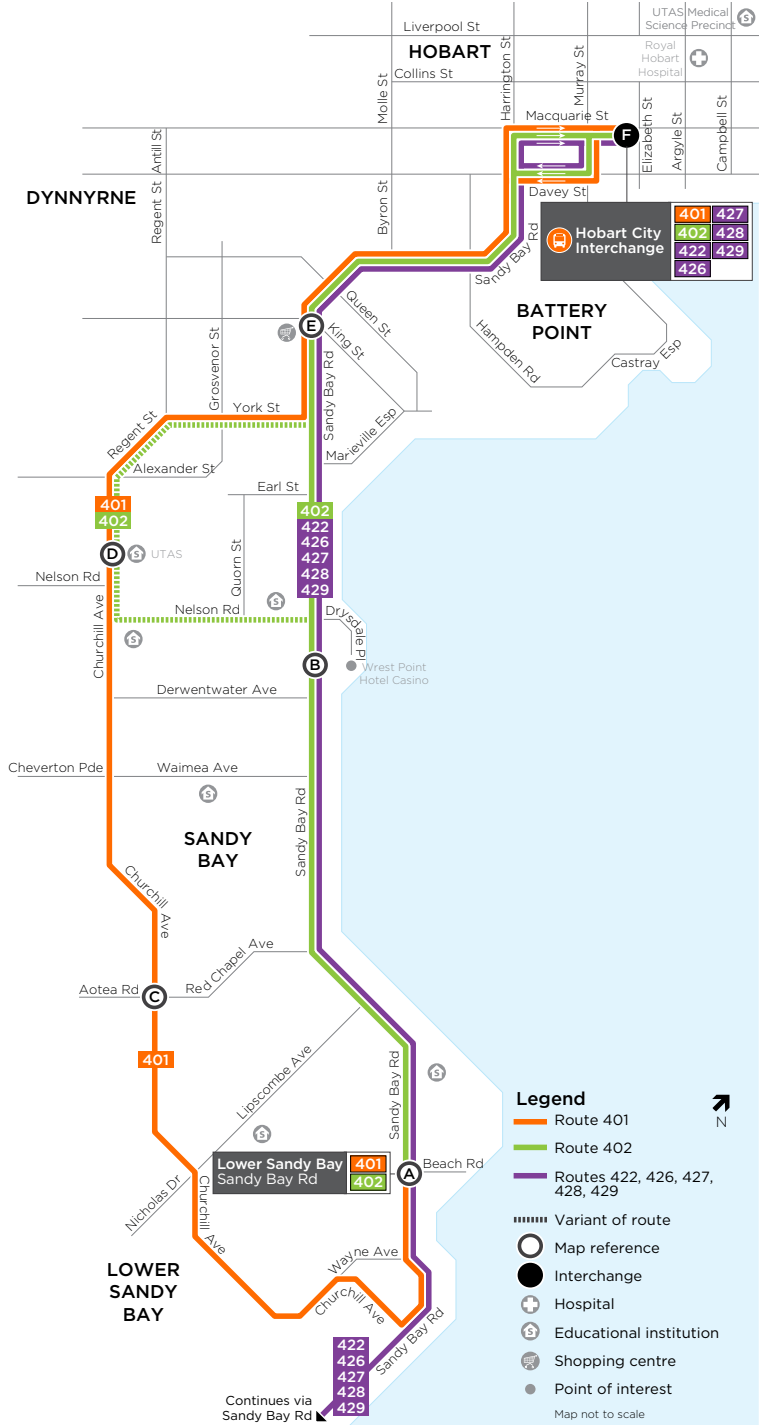

EFFECTIVE 20 JANUARY 2019

401, 402

Sandy Bay to Hobart City

ROUTE NUMBER	ROUTE
401	Sandy Bay to Hobart City
402	Sandy Bay to Hobart City

Also shows routes 422, 426, 427, 428 & 429

BUS ROUTE MAP

WHO OPERATES MY SERVICE?

401, 402, 422, 426, 427, 428, 429

metrotas.com.au

13 22 01

Online trip information transport.tas.gov.au