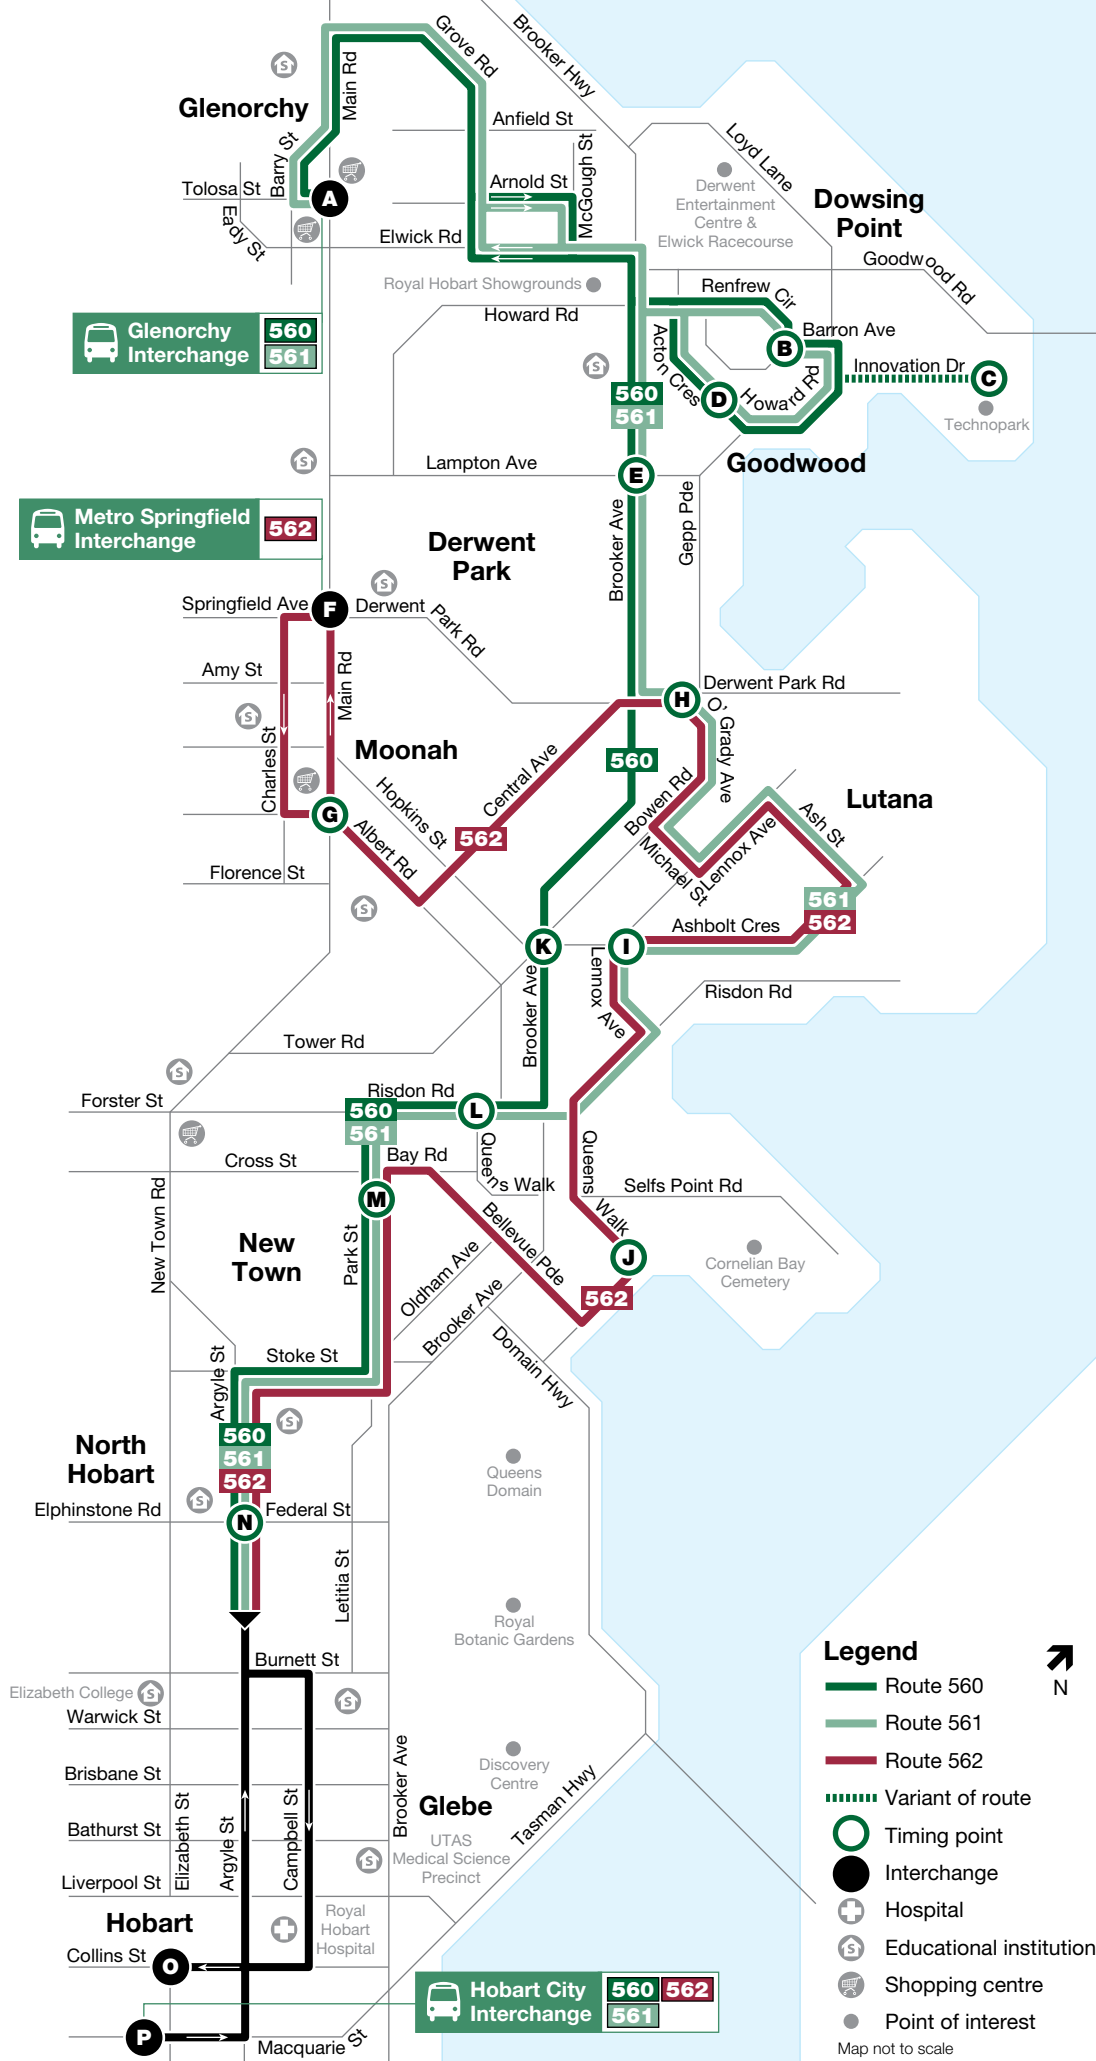

Route Map 560, 561, 562

Legend

1. Route 560
   - Route 561
   - Route 562
   - - - - Variant of route
   - Timing point
   - Interchange
   - + Hospital
   - S Educational institution
   - M Shopping centre
   - Point of interest
2. Map not to scale