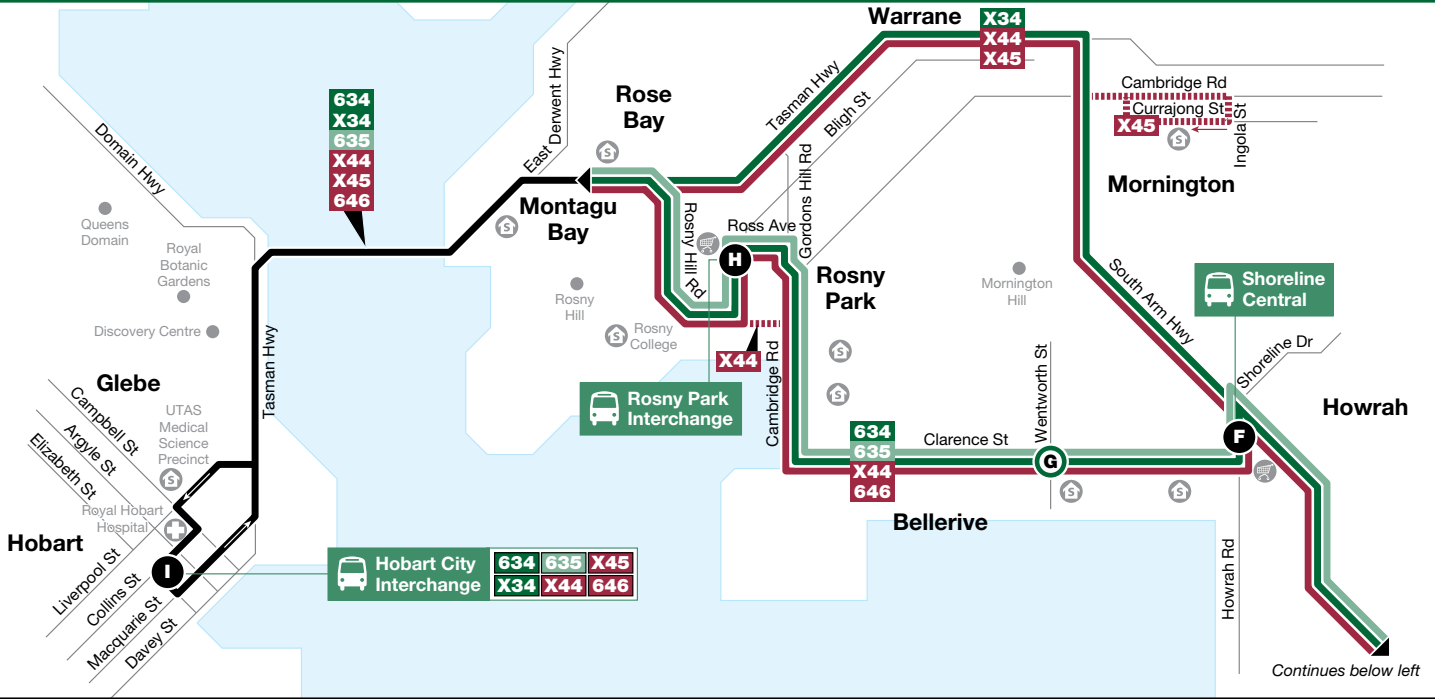

Route Map 634, X34, 635