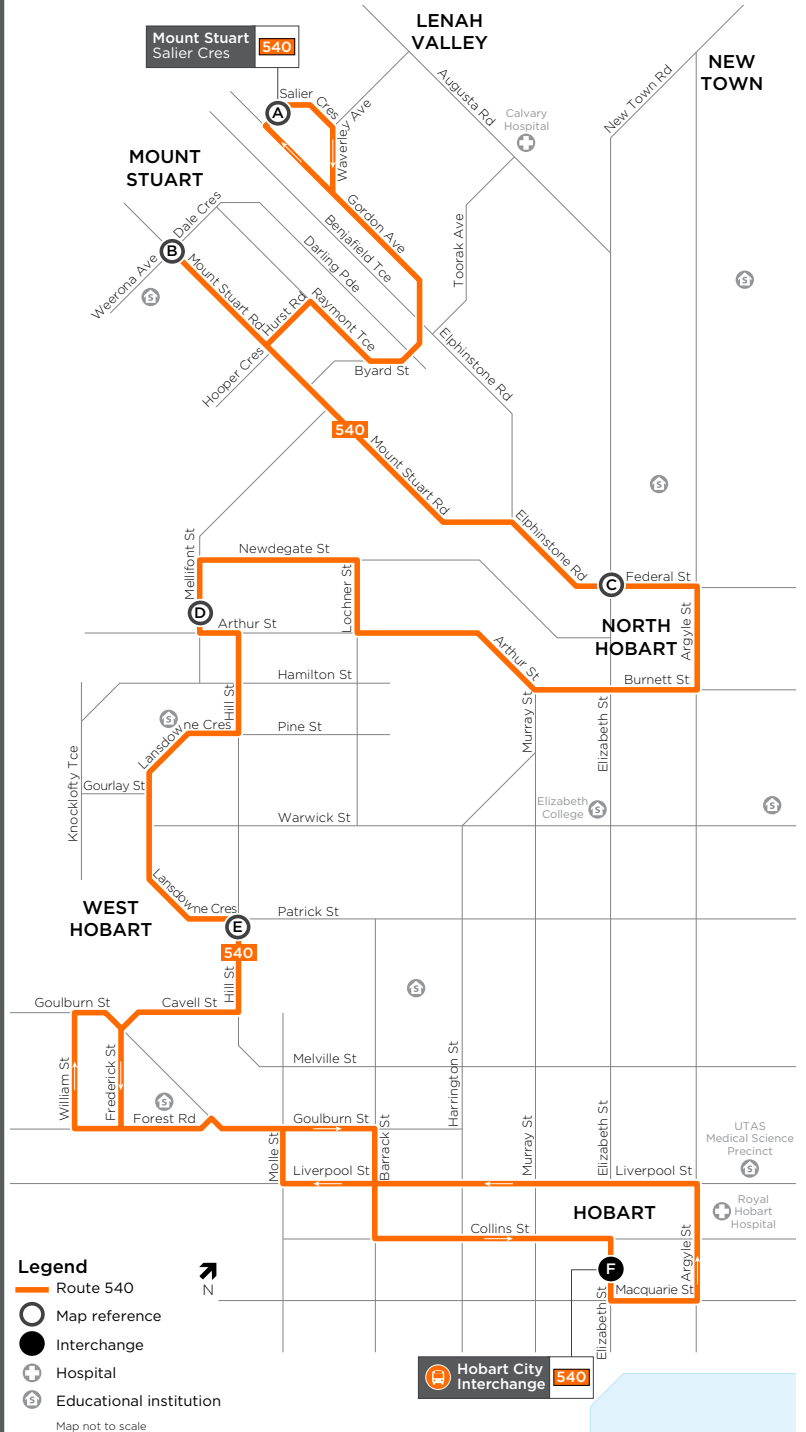

EFFECTIVE 20 JANUARY 2019

540

Mount Stuart & West Hobart to Hobart City

ROUTE NUMBER | ROUTE

540

Mount Stuart to Hobart City

BUS ROUTE MAP

WHO OPERATES MY SERVICE?

540

metrotas.com.au

13 22 01

Online trip information
transport.tas.gov.au