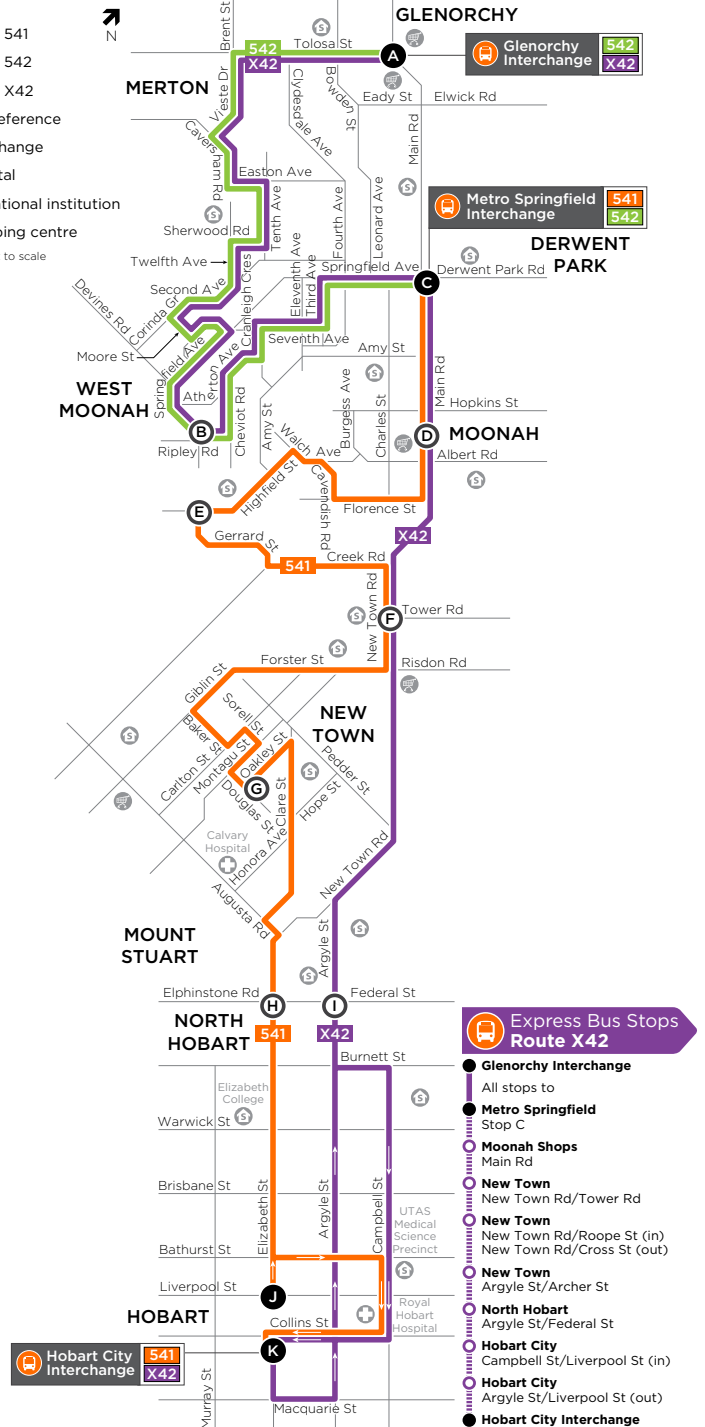

EFFECTIVE 20 JANUARY 2019

541, 542, X42

West New Town & West Moonah to Hobart City & Glenorchy

ROUTE NUMBER	ROUTE
541	Metro Springfield to Hobart City
542	Glenorchy to Metro Springfield
X42	Glenorchy to Hobart City EXPRESS

BUS ROUTE MAP

Legend

1. Route 541
   - Route 542
   - Route X42
   - Map reference
   - Interchange
   - Hospital
   - Educational institution
   - Shopping centre
2. Map not to scale

WHO OPERATES MY SERVICE?

541, 542, X42

metrotas.com.au

13 22 01

Online trip information transport.tas.gov.au