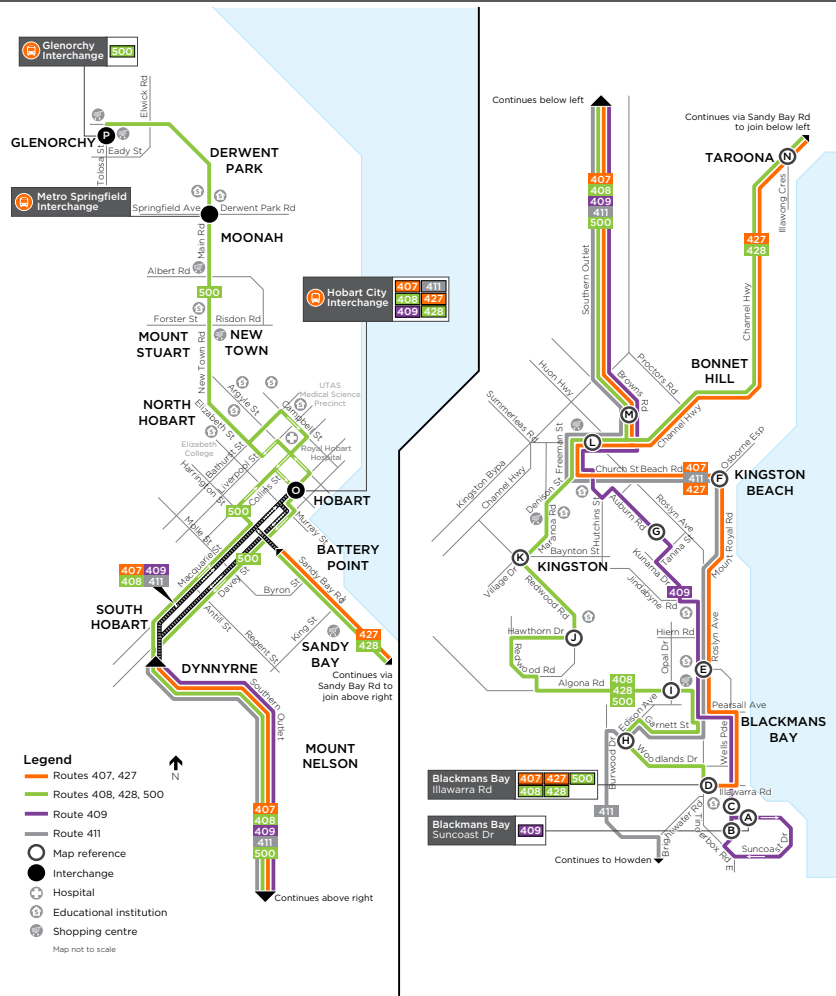

EFFECTIVE 20 JANUARY 2019

407, 408, 409, 427, 428, 500

Blackmans Bay to Hobart City

ROUTE NUMBER	ROUTE	ROUTE NUMBER	ROUTE
407	Blackmans Bay to Hobart City	427	Blackmans Bay to Hobart City
408	Blackmans Bay to Hobart City	428	Blackmans Bay to Hobart City
409	Blackmans Bay to Hobart City	500	Blackmans Bay to Glenorchy

Also shows route 411

BUS ROUTE MAP

WHO OPERATES MY SERVICE?

407, 408, 409, 411, 427, 428, 500

metrotas.com.au

13 22 01

Online trip information transport.tas.gov.au