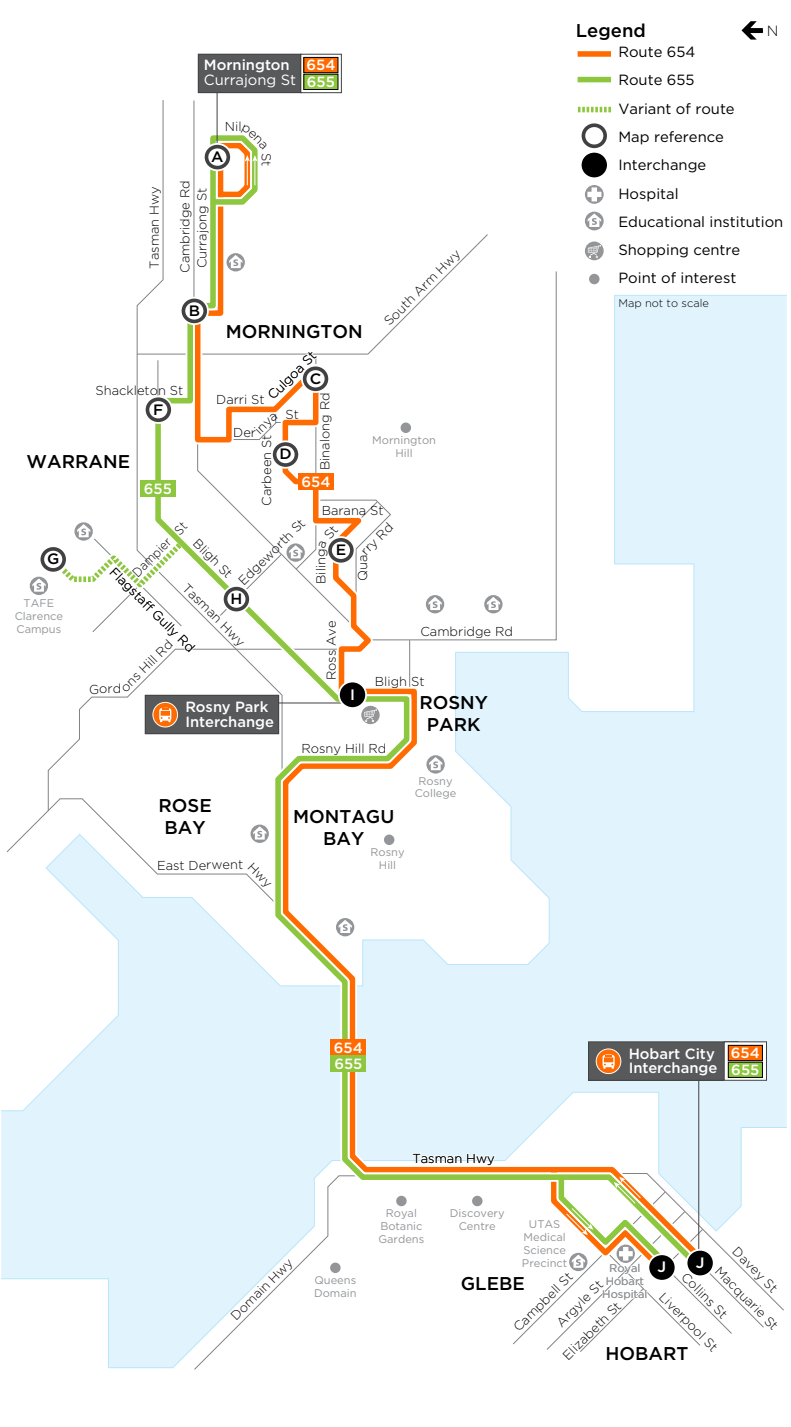

EFFECTIVE 20 JANUARY 2019

654, 655

Mornington & Warrane to Hobart City

ROUTE NUMBER	ROUTE
654	Mornington to Hobart City
655	Mornington to Hobart City

BUS ROUTE MAP

WHO OPERATES MY SERVICE?

654, 655

metrotas.com.au

Monday to Friday (cont)																
map ref	ROUTE NUMBER	655	654	655	654	655	654	655	654	655	654	655	655	654	655	654
		am	pm	pm	pm	pm	pm	pm	pm	pm	pm	pm	pm	pm	pm	pm
A	Mornington, Currajong St/Nilpena St	11:40	12:10	12:40	1:10	1:40	2:10	2:40	3:10	3:20	3:50	4:20	4:50	4:50	5:20	5:45
B	Mornington, Cambridge Rd	11:43	12:13	12:43	1:13	1:43	2:13	2:43	3:13	3:23	3:53	4:23	4:53	4:53	5:23	5:48
C	Mornington Hts, Binalong Rd	-	12:16	-	1:16	-	2:16	-	3:16	-	3:56	-	-	4:56	-	5:51
D	Mornington Heights, Carbeen St	-	12:18	-	1:18	-	2:18	-	3:18	-	3:58	-	-	4:58	-	5:53
E	Mornington Hts, Bilinga St	-	12:20	-	1:20	-	2:20	-	3:20	-	4:00	-	-	5:00	-	5:55
F	Warrane, Bligh St/Shackleton St	11:44	-	12:44	-	1:44	-	2:44	-	3:24	-	4:24	4:54	-	5:24	-
G	TAFE Clarence Campus	11:49	-	12:49	-	1:49	-	2:49	-	3:29	-	4:29	4:59	-	5:29	-
H	Warrane, Bligh St/Edgeworth St	11:52	-	12:52	-	1:52	-	2:52	-	3:32	-	4:32	5:02	-	5:32	-
I	Rosny Park Interchange, Stop E	11:54	12:24	12:54	1:24	1:54	2:24	2:54	3:24	3:34	4:04	4:34	5:04	5:04	5:34	5:59
J	Hobart City, Collins St	-	-	-	-	-	-	-	-	3:47	-	4:47	5:17	-	5:47	-

Monday to Friday (cont)							
map ref	ROUTE NUMBER	655	654	655	654	655	654
		pm	pm	pm	pm	pm	pm
A	Mornington, Currajong St/Nilpena St	6:17	6:45	7:20	7:32	9:34	f11:32
B	Mornington, Cambridge Rd	6:20	6:48	7:23	7:35	9:37	f11:35
C	Mornington Hts, Binalong Rd	-	6:51	-	7:38	-	f11:38
D	Mornington Heights, Carbeen St	-	6:53	-	7:40	-	f11:40
E	Mornington Hts, Bilinga St	-	6:55	-	7:42	-	f11:42
F	Warrane, Bligh St/Shackleton St	6:21	-	7:24	-	9:38	-
G	TAFE Clarence Campus	-	-	-	-	-	-
H	Warrane, Bligh St/Edgeworth St	6:23	-	7:26	-	9:40	-
I	Rosny Park Interchange, Stop E	6:26	6:59	7:29	7:46	9:43	f11:46
J	Hobart City, Collins St	-	-	-	-	-	-