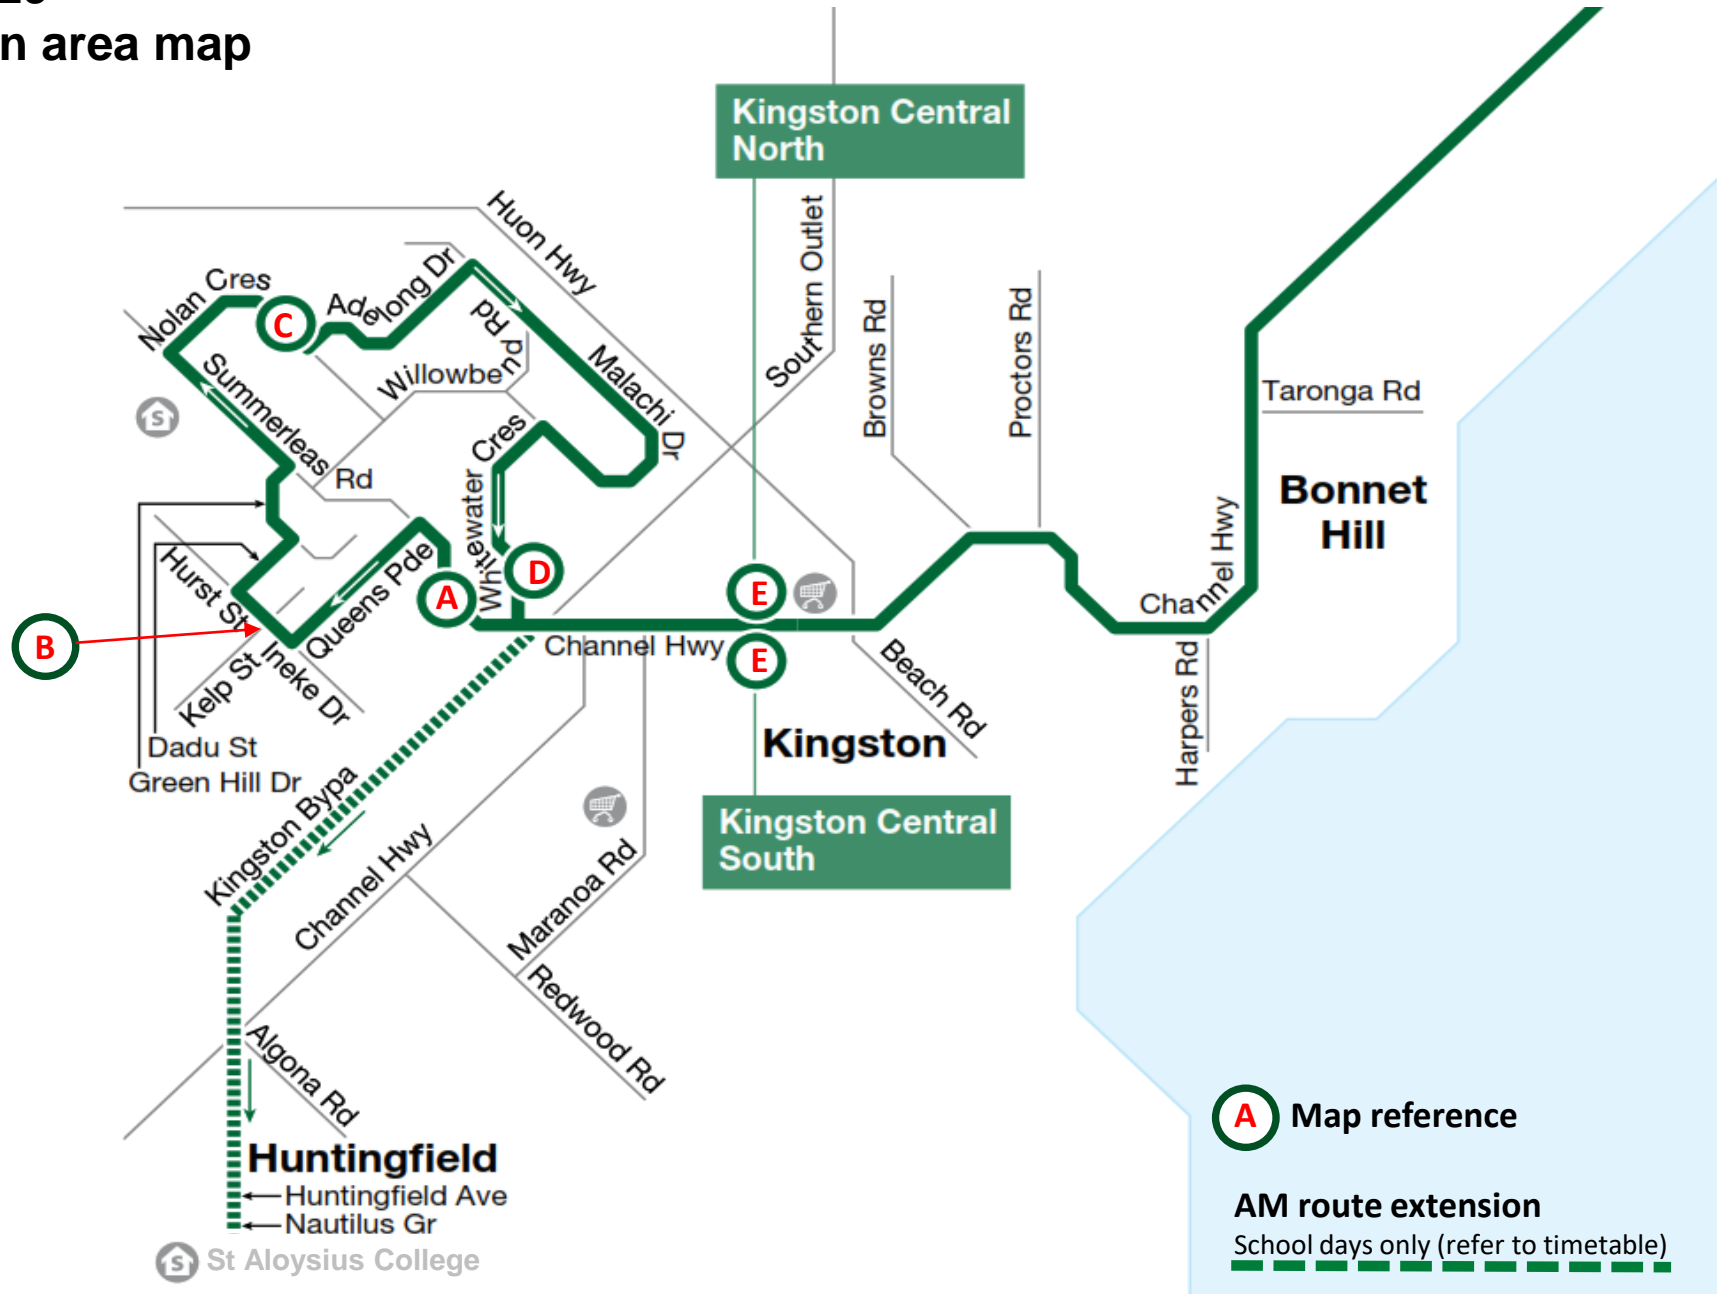

Route 429 Kingston area map