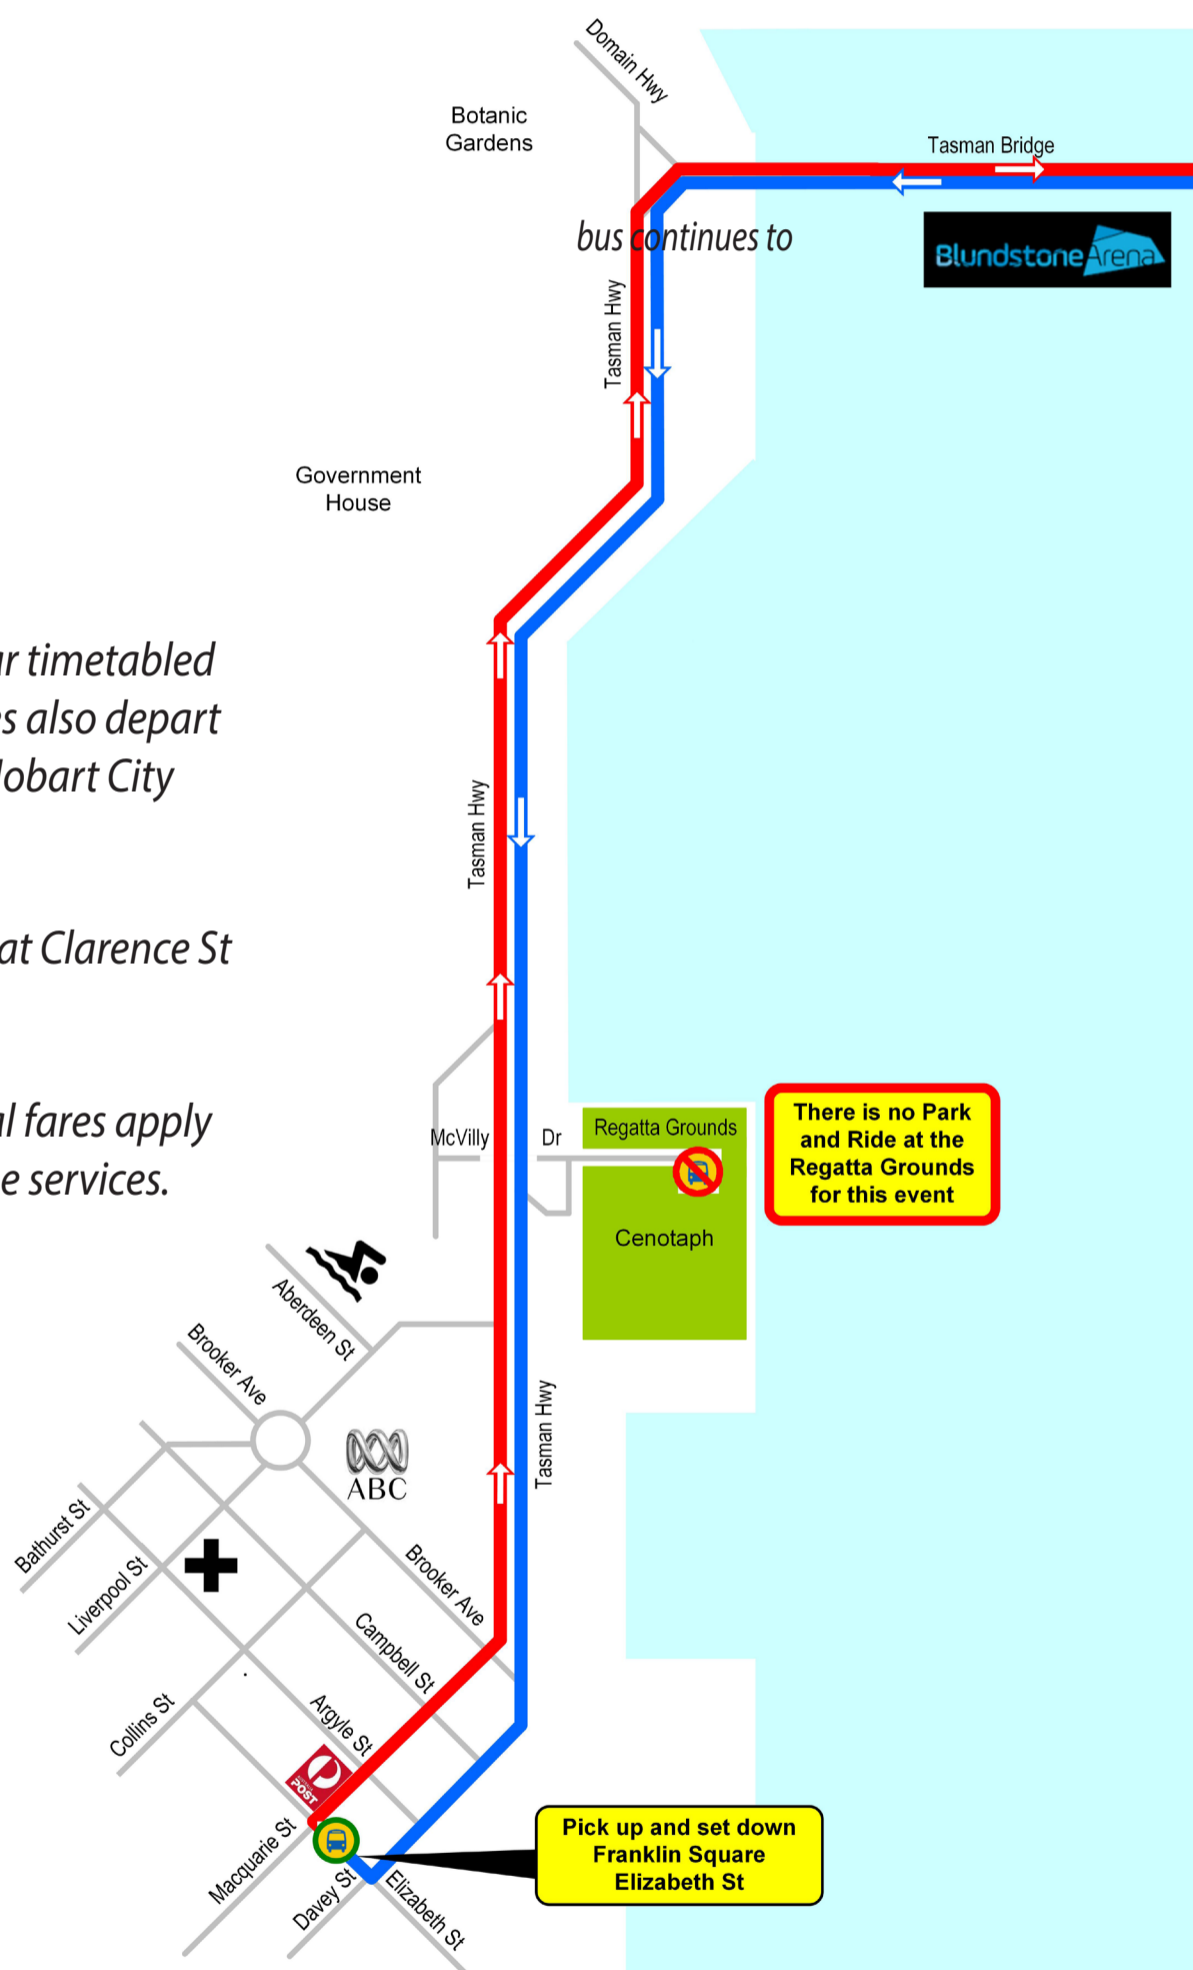

BBL - Semi Final

The Big Bash League comes to Hobart on Thursday 14th February 2019

Free buses to Blundstone Arena

from Franklin Square, Elizabeth St

Thursday
14th February 2019

Free buses to Blundstone
Arena

BBL - Semi Final

will leave approx every
10 minutes from

Franklin Square
Elizabeth St

Timetable Route B5

Franklin Sq
Elizabeth St

First bus

17:50pm

then every 10 minutes until

Last bus

19:10pm

This free service is provided by Blundstone
Arena and operated by Metro Tasmania

Match commences at 19:30pm
Gates open at 18:30pm

Regular timetabled
services also depart
from Hobart City
Stop J.

Alight at Clarence St
Stop 9.

Normal fares apply
to these services.

After the match, buses will depart from Church St as required to return patrons to Franklin Square, Hobart City.

13 22 01

www.metrotas.com.au