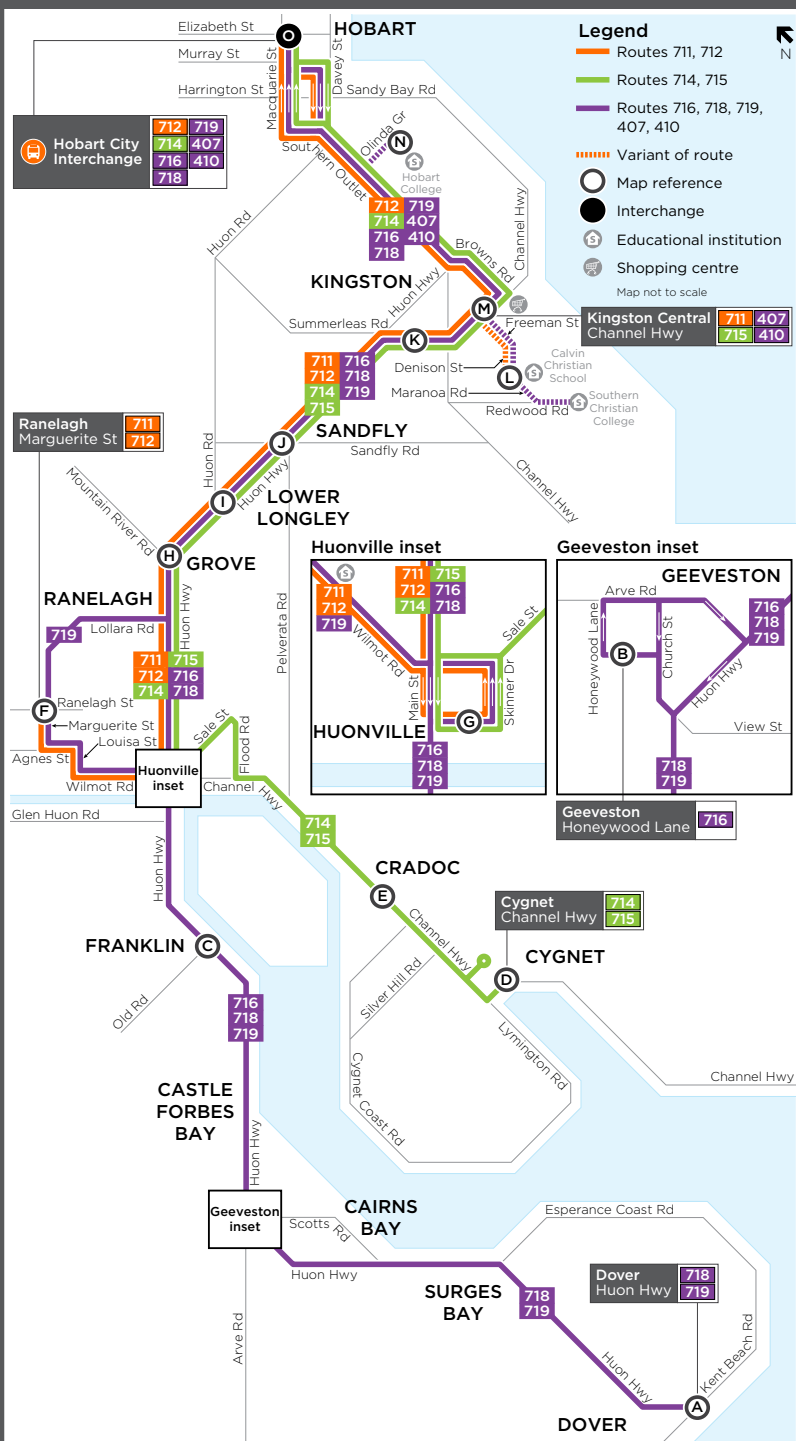

EFFECTIVE 20 JANUARY 2019

711, 712, 714, 715, 716, 718, 719

Huon Valley to Hobart

ROUTE NUMBER	ROUTE
711	Kingston to Ranelagh
712	Ranelagh to Hobart
714	Cygnets to Hobart
715	Cygnets to Kingston
716	Geeveston to Hobart
718	Dover to Hobart
719	Dover to Hobart

Also shows routes 407 & 410

BUS ROUTE MAP

WHO OPERATES MY SERVICE?

711, 712, 714, 715, 716, 718, 719

tassielink.com.au

1300 300 520

407, 410

metrotas.com.au

13 22 01

Online trip information
transport.tas.gov.au