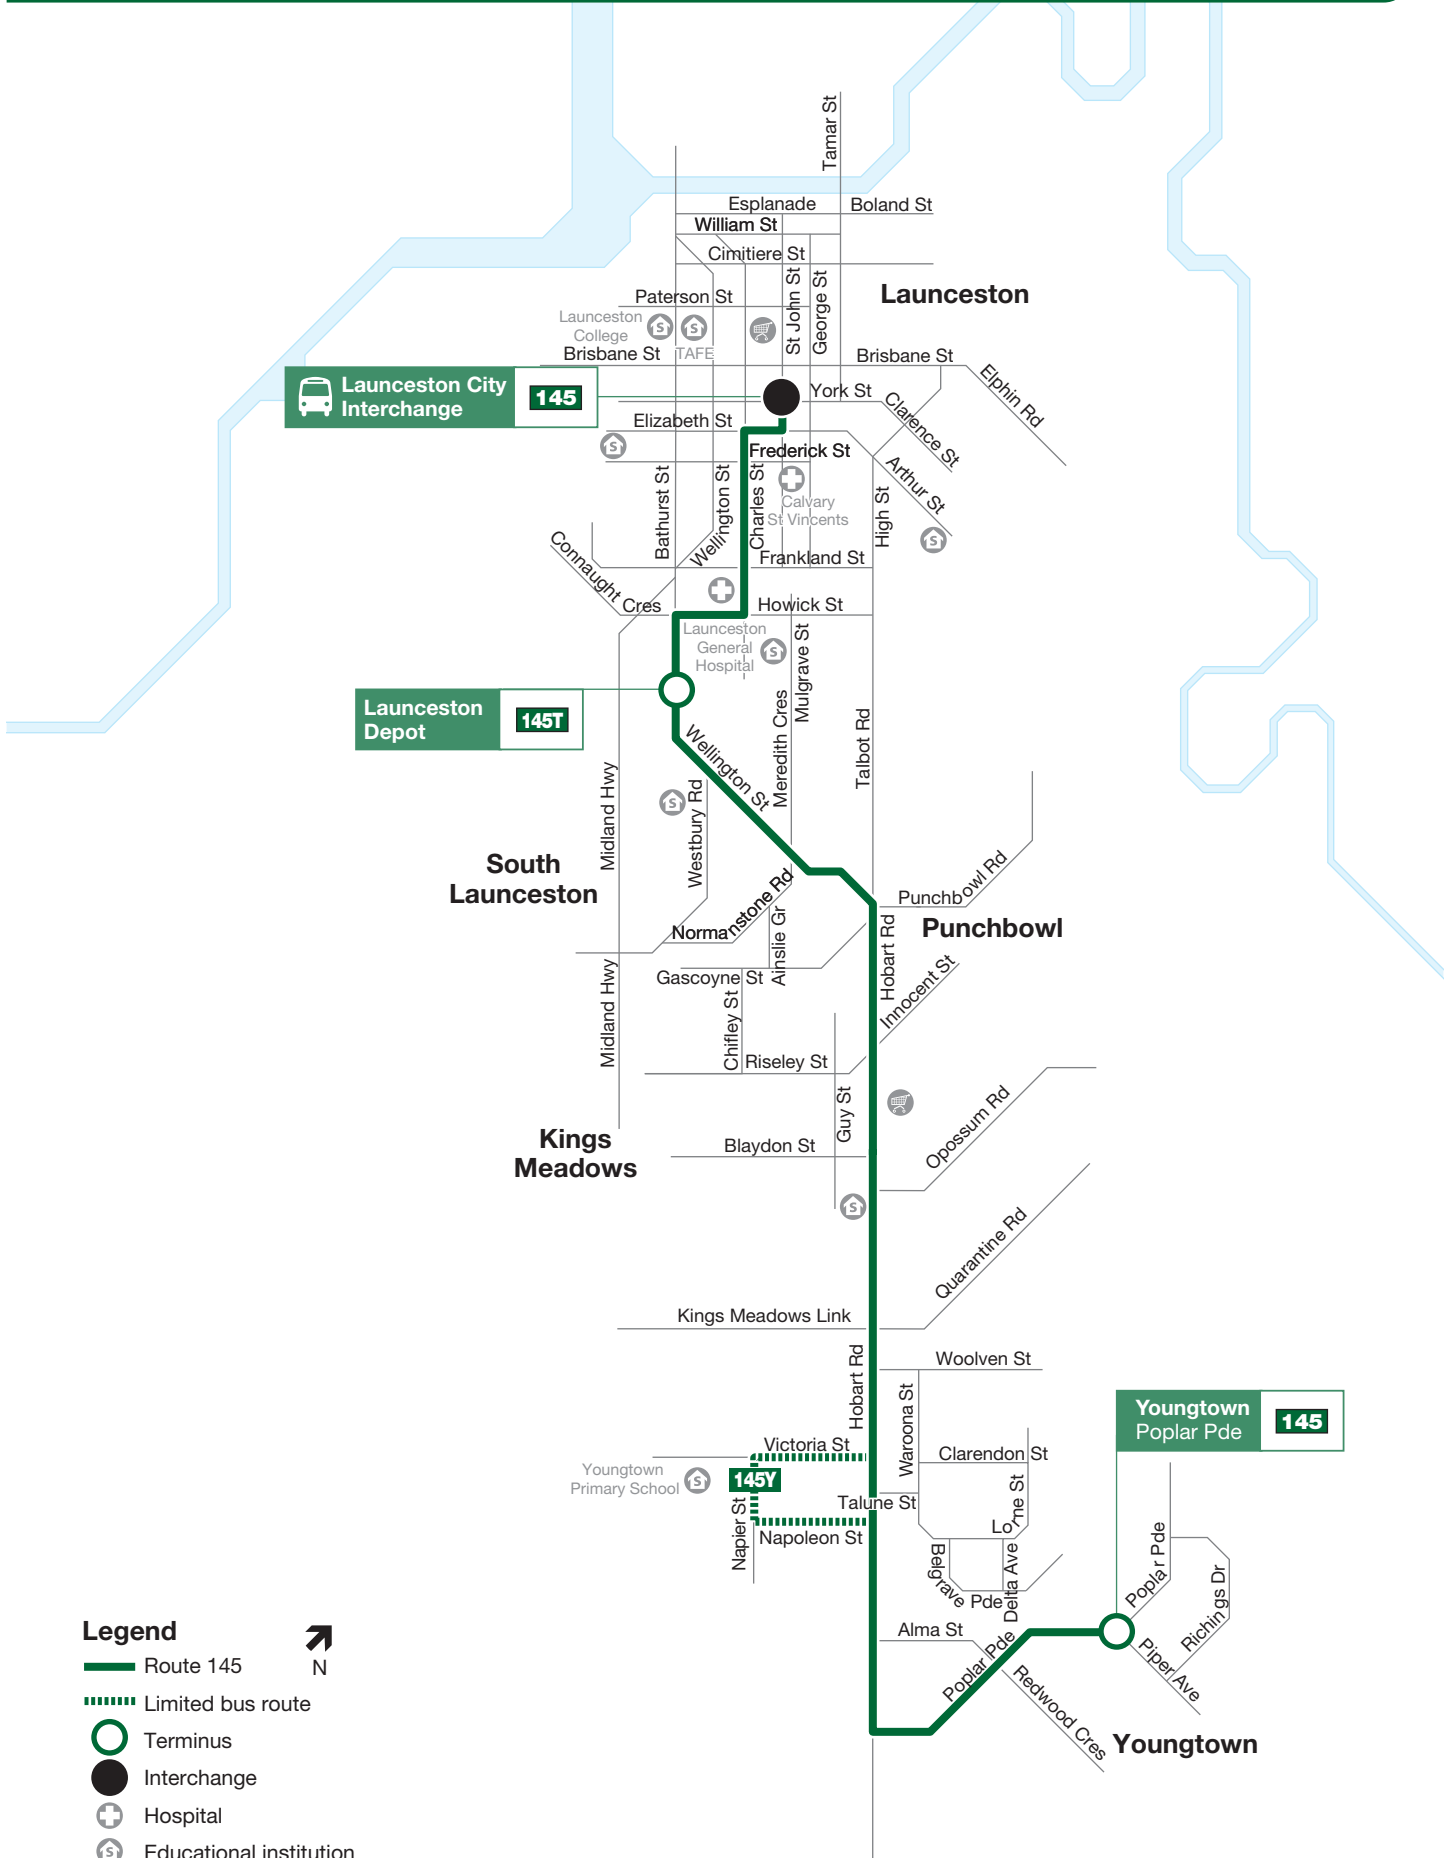

Route Map 145

Legend

- Route 145
- Limited bus route
- Terminus
- Interchange
- Hospital
- Educational institution
- Shopping centre

N

Map not to scale