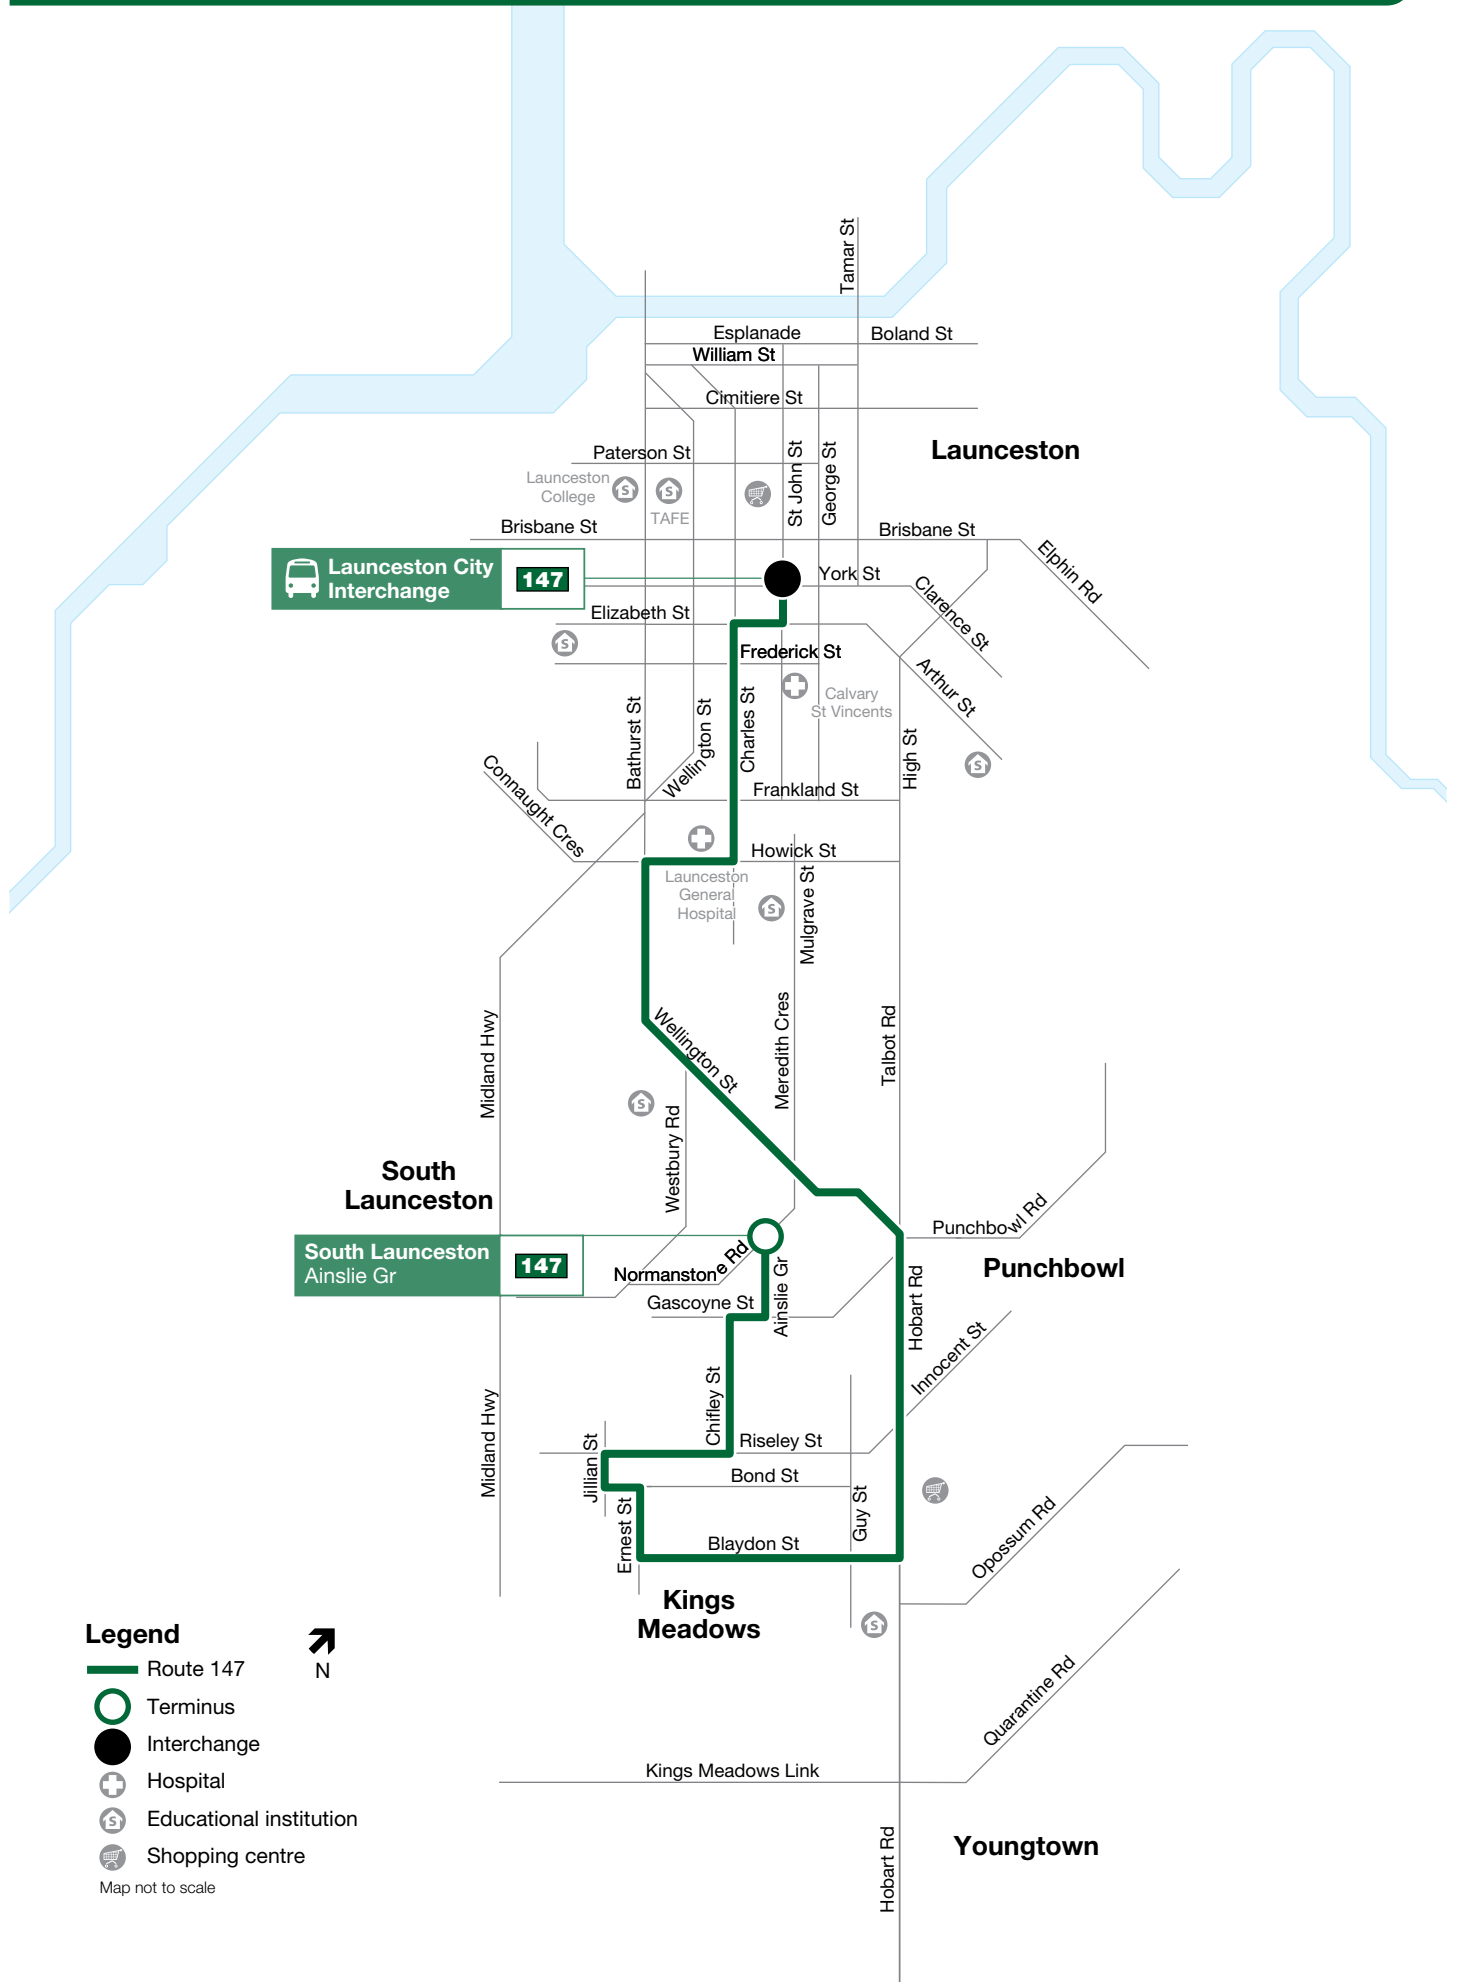

Route Map 147

Launceston City Interchange **147**

South Launceston
Ainslie Gr **147**

Legend

- Route 147
- Terminus
- Interchange
- Hospital
- Educational institution
- Shopping centre

Map not to scale