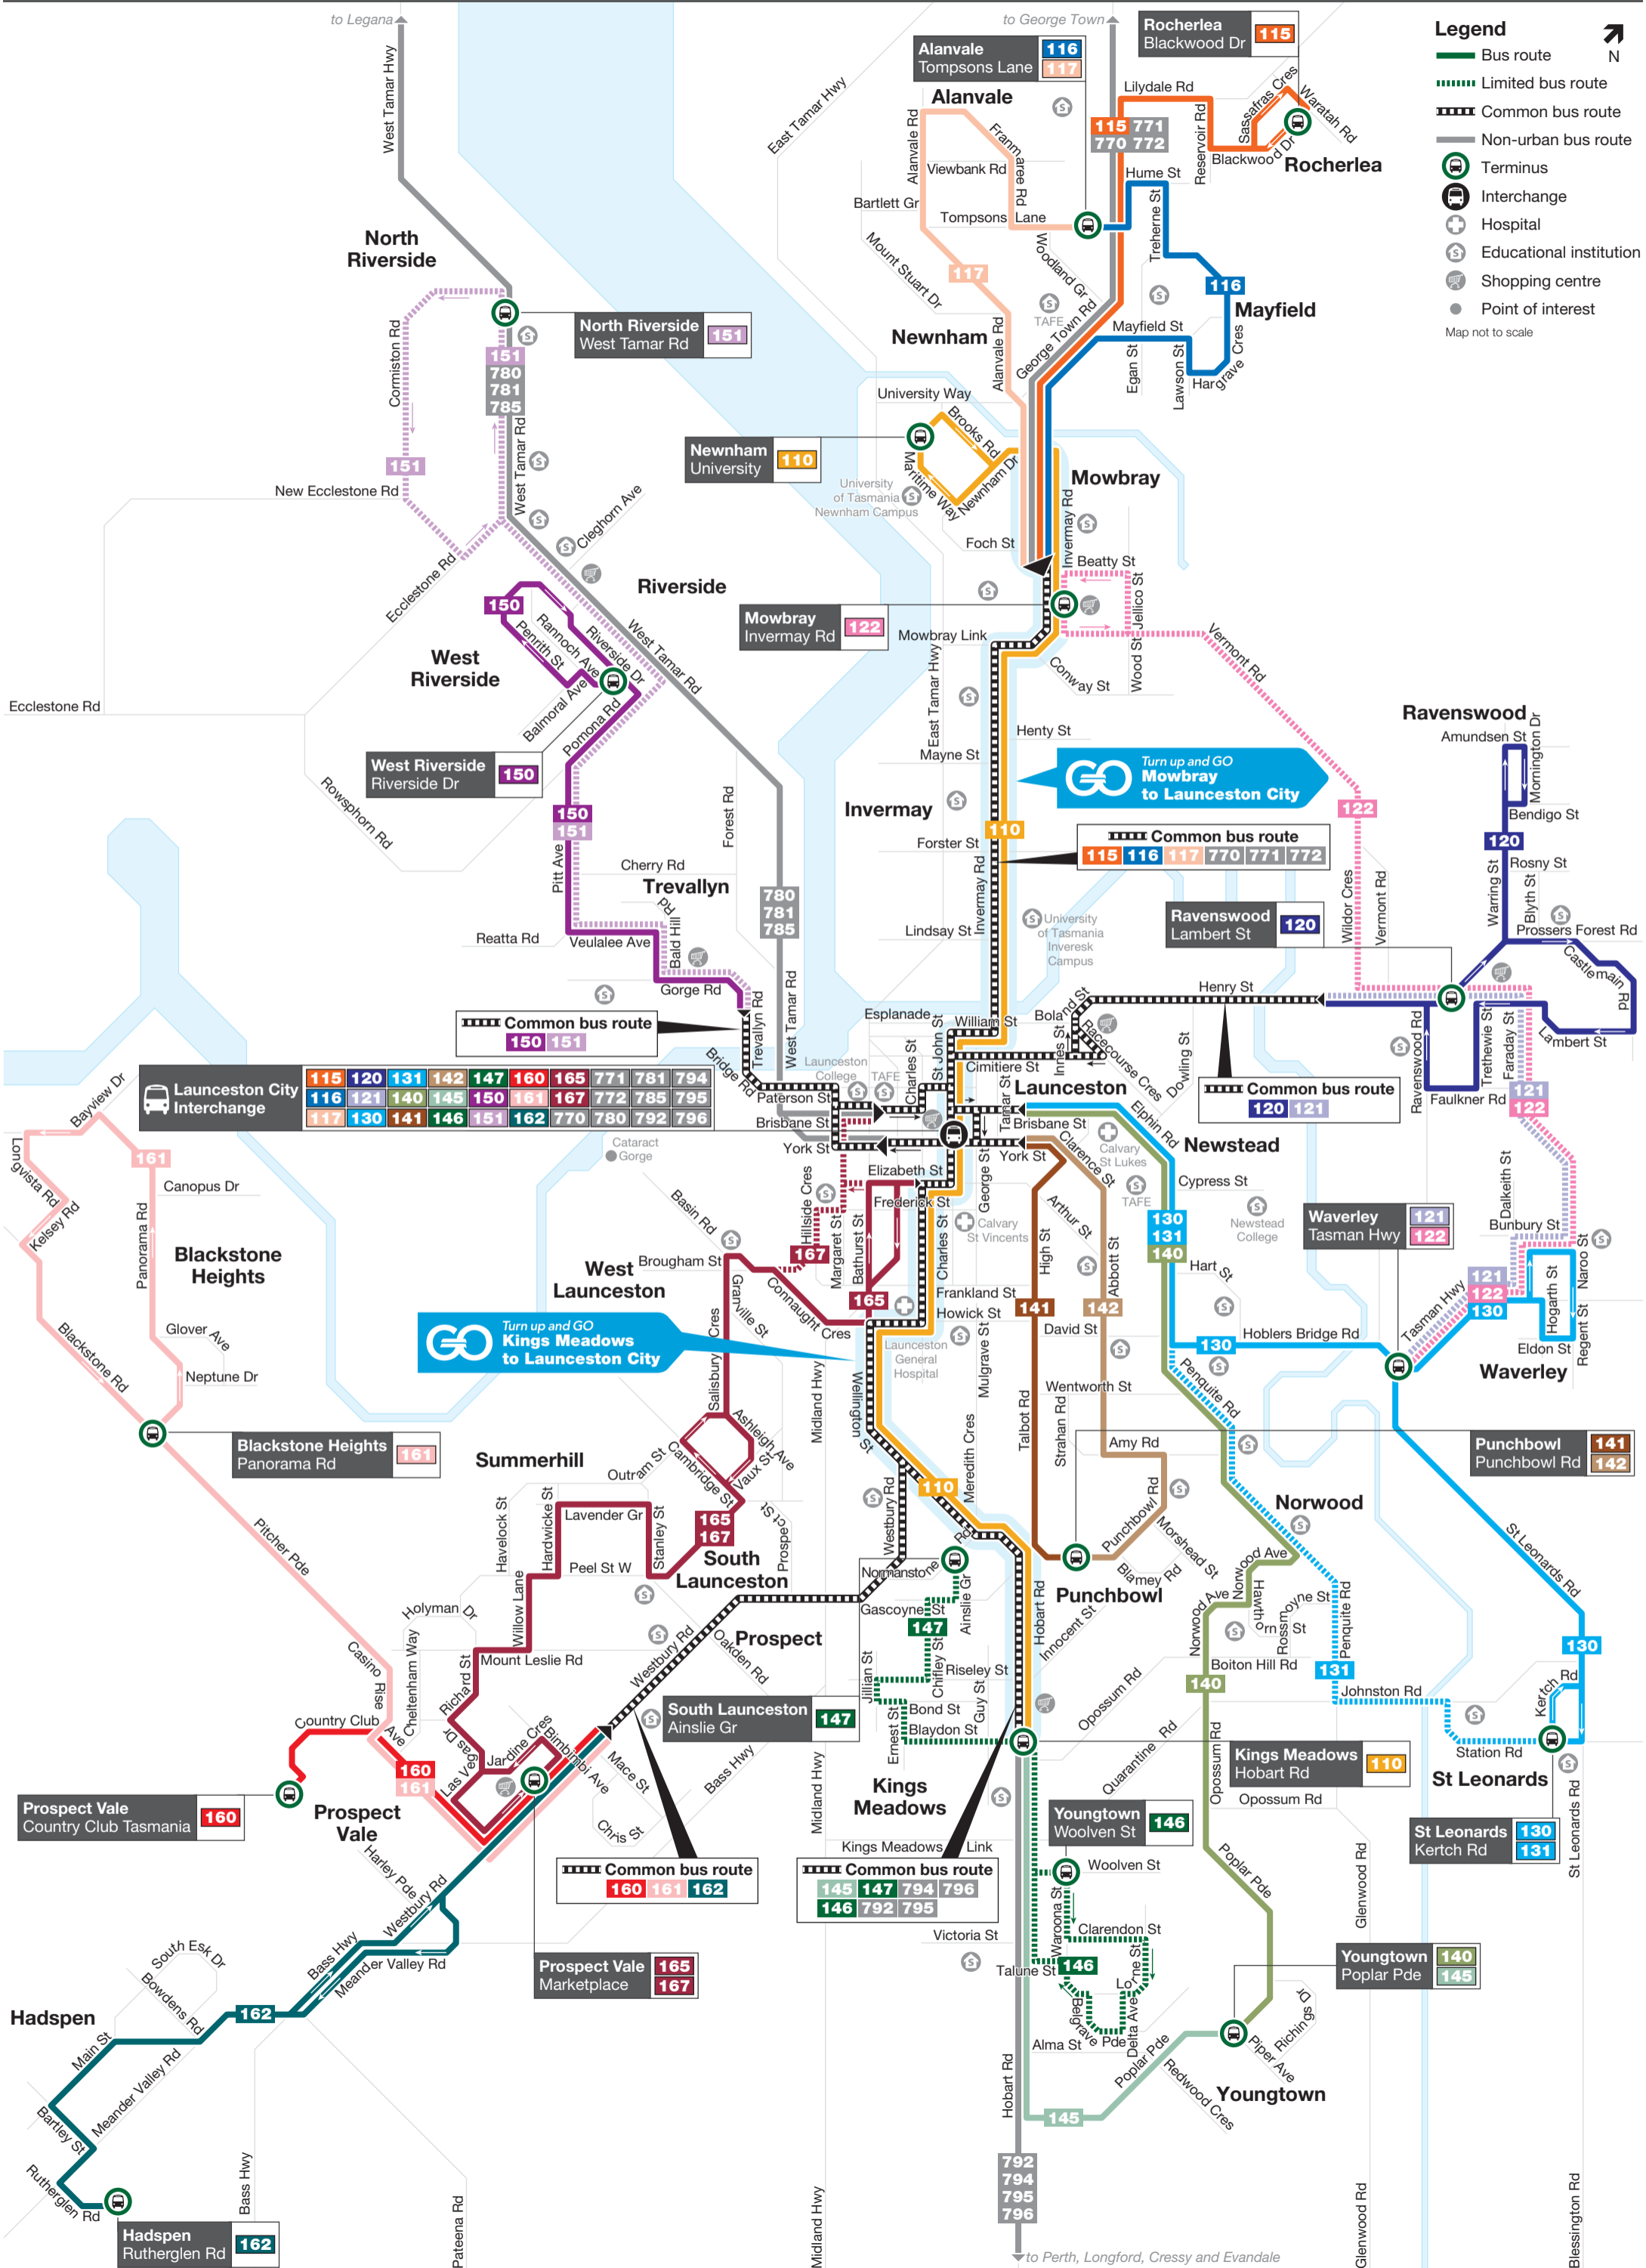

# Launceston Urban Network

### Legend

- Bus route
- Limited bus route
- Common bus route
- Non-urban bus route
- Terminus
- Interchange
- Hospital
- Educational institution
- Shopping centre
- Point of interest

Map not to scale