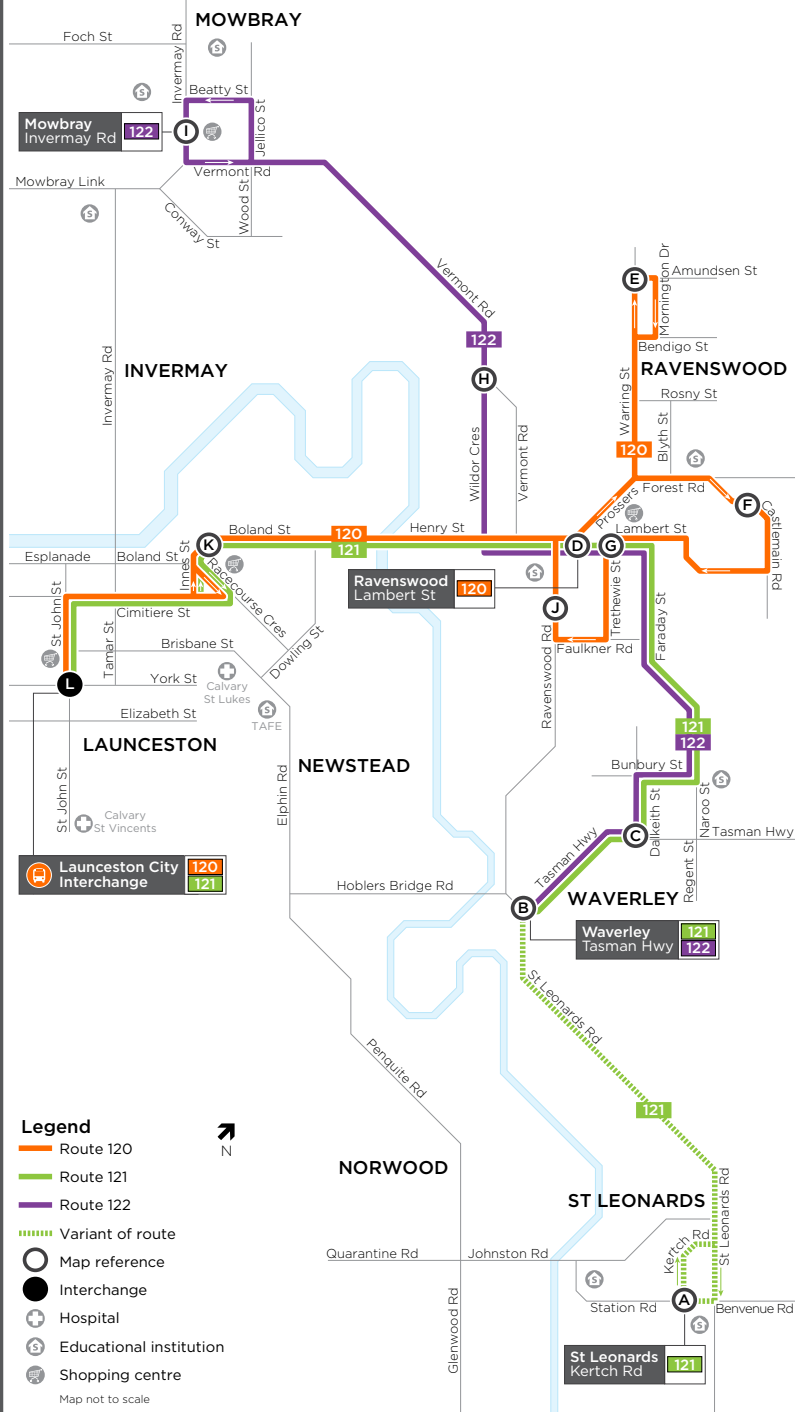

EFFECTIVE 19 JANUARY 2020

120, 121, 122

Waverley & Ravenswood to Launceston City

ROUTE NUMBER	ROUTE
120	Ravenswood to Launceston City
121	Waverley to Launceston City
122	Waverley to Mowbray

BUS ROUTE MAP

WHO OPERATES MY SERVICE?

Monday to Friday (cont)

map ref	ROUTE NUMBER	120	120	120	120	120	120	120	121	121
		pm	pm	pm	pm	pm	pm	pm	pm	pm
L	Launceston City, St John St, Stop B1	3:15	3:45	4:10	4:45	5:12	5:42	6:30	7:30	8:45
K	Launceston, K-Mart/Boland St	3:19	3:49	4:14	4:49	5:16	5:46	6:33	7:33	8:48
I	Mowbray Shops, Invermay Rd	-	-	-	-	-	-	-	-	-
H	Wildor Cres past Vermont Rd junction	-	-	-	-	-	-	-	-	-
D	Ravenswood, Lambert St/Prossers Forest Rd	3:23	3:54	4:19	4:53	5:20	5:50	6:37	7:37	8:52
E	Ravenswood, Warring St/Amundsen St	3:26	3:57	4:21	4:55	5:22	5:52	6:39	-	-
F	Ravenswood, Castlemaine Rd	3:30	4:01	4:25	4:59	5:26	5:56	6:42	-	-
J	Ravenswood Rd past Faulkner Rd	3:34	4:05	4:29	5:03	5:30	6:00	6:46	-	-
C	Waverley, Tasman Hwy/Humphrey St	-	-	-	-	-	-	-	7:43	8:58
B	Waverley, Tasman Hwy/St Leonards Rd	-	-	-	-	-	-	-	7:44	8:59