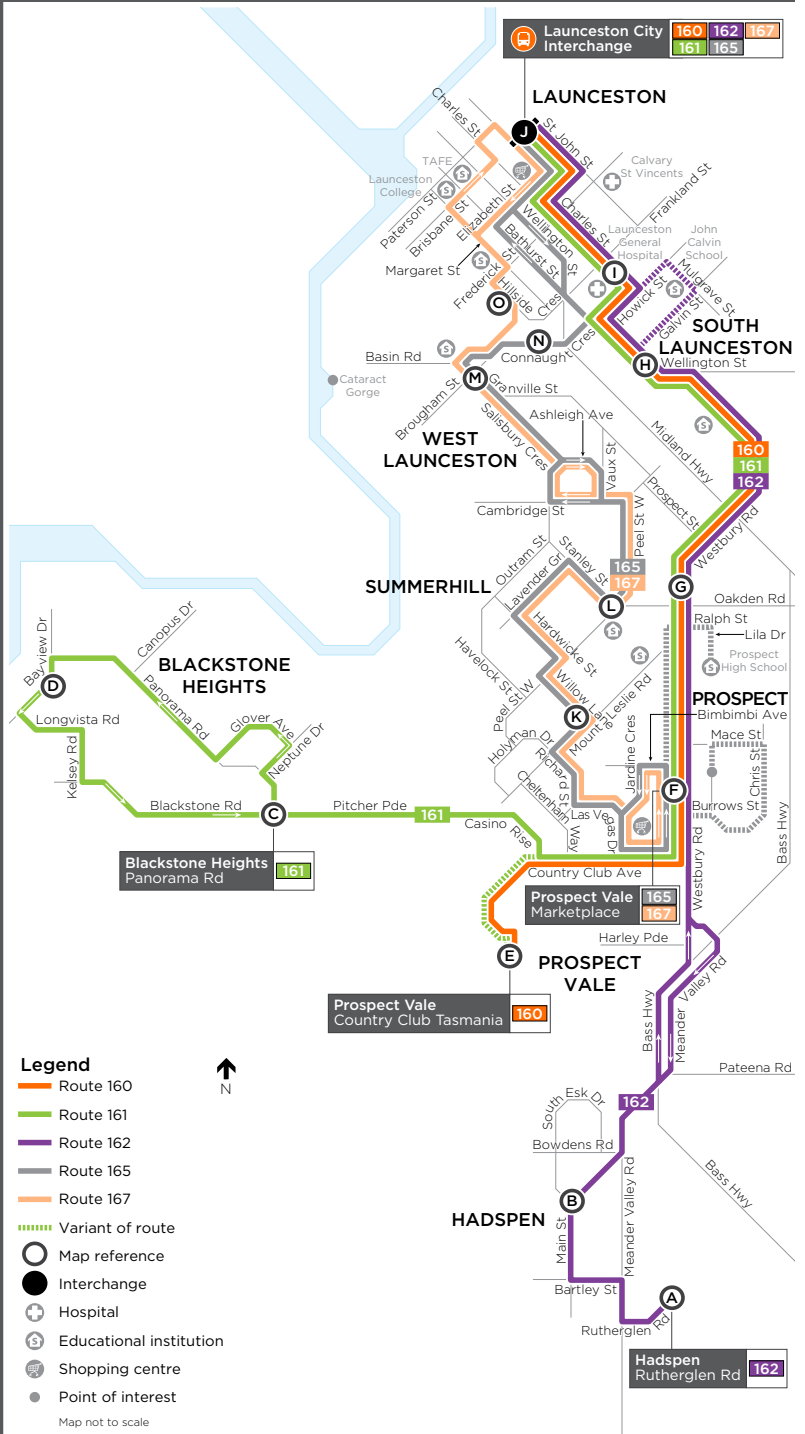

EFFECTIVE 19 JANUARY 2020

160, 161, 162, 165, 167

Prospect Vale to Launceston City

ROUTE NUMBER	ROUTE
160	Country Club to Launceston City
161	Blackstone Heights to Launceston City
162	Hadspen to Launceston City
165	Prospect Vale to Launceston City
167	Prospect Vale to Launceston City

BUS ROUTE MAP

WHO OPERATES MY SERVICE?

160, 161, 162, 165, 167
metrotas.com.au
13 22 01

ACCESSIBLE SERVICE

All services are operated by wheelchair accessible vehicles.

Online trip information
transport.tas.gov.au