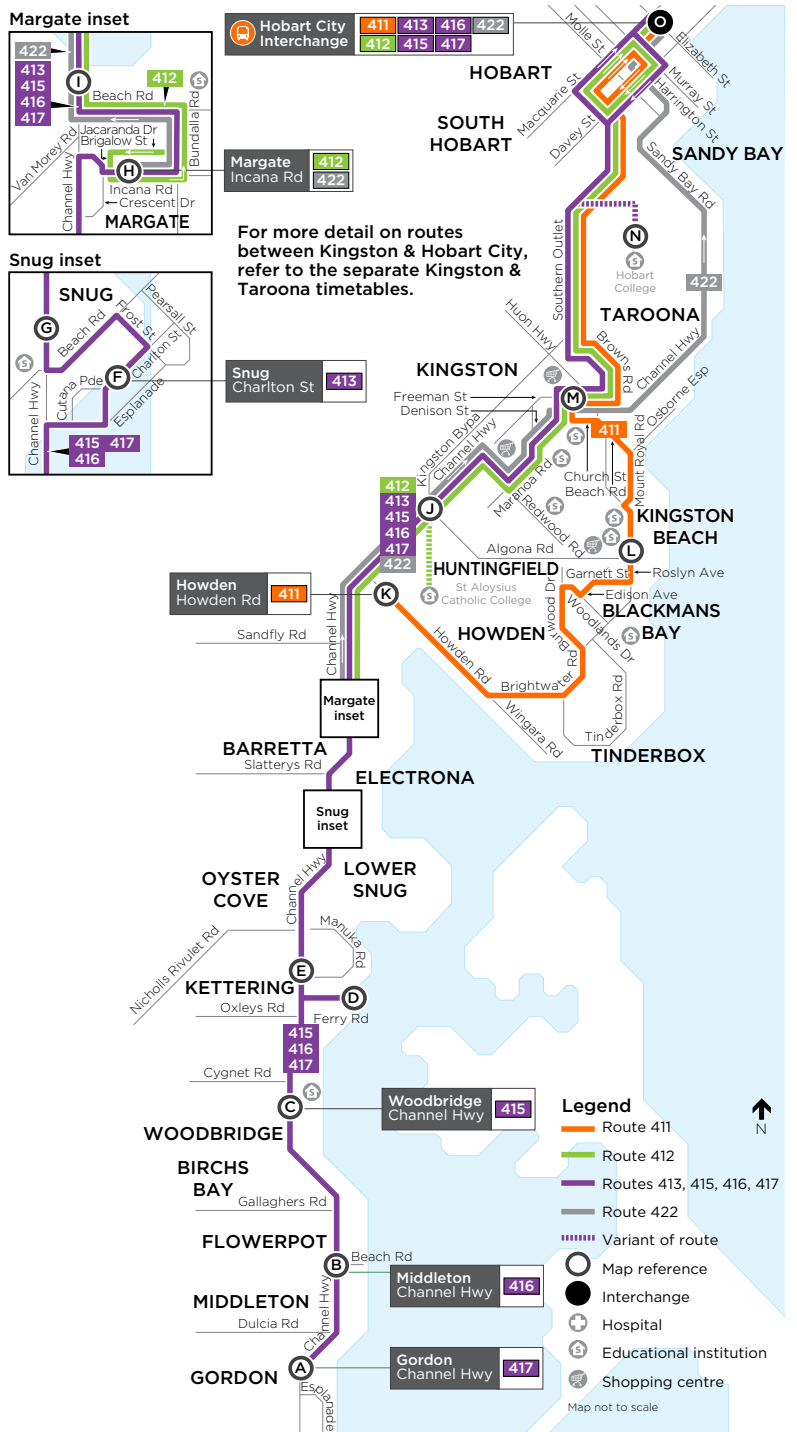

EFFECTIVE 11 OCTOBER 2020

411, 412, 413, 415, 416, 417, 422

Channel to Hobart

ROUTE NUMBER	ROUTE
411	Howden to Hobart City
412	Margate to Hobart City
413	Snug to Hobart City
415	Woodbridge to Hobart City
416	Middleton to Hobart City
417	Gordon to Hobart City
422	Margate to Hobart City

BUS ROUTE MAP

WHO OPERATES MY SERVICE?

411, 412, 413, 415, 416, 417, 422

metrotas.com.au

13 22 01

ACCESSIBLE SERVICE

All services are operated by wheelchair accessible vehicles.

Online trip information transport.tas.gov.au