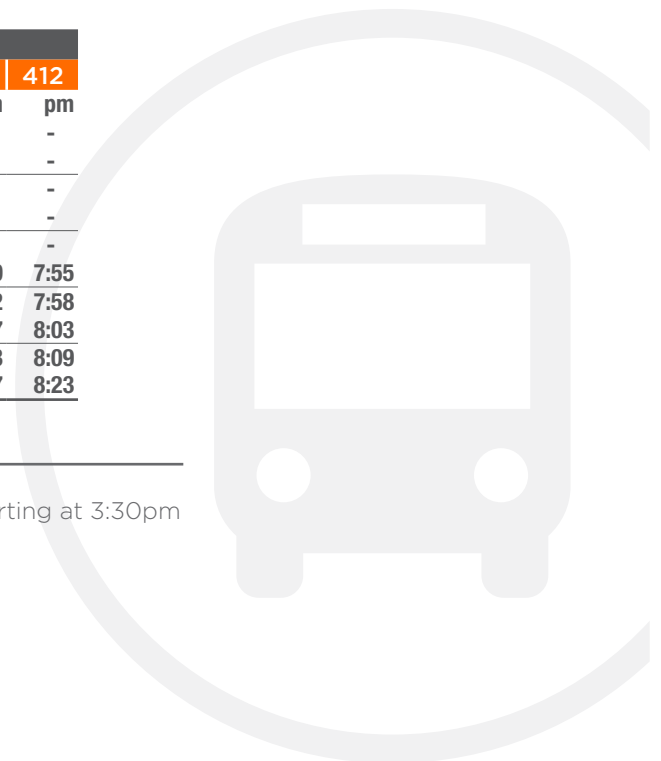

Saturday (cont)	
map ref	ROUTE NUMBER
	412
	pm
Ⓒ	Woodbridge, Channel Hwy/Thomas Rd
Ⓓ	Kettering, Ferry Terminal
Ⓔ	Kettering Cemetery, Channel Hwy
Ⓕ	Snug, Charlton St/Cutana Pde
Ⓖ	Snug Central, Channel Hwy
Ⓗ	Margate, Incana Rd/Brigalow St
Ⓘ	Margate Central, Channel Hwy
Ⓙ	Huntingfield, Channel Hwy/Huntingfield Ave
Ⓜ	Kingston, Channel Hwy/John St
Ⓞ	Hobart City, Macquarie St

Sunday/Public Holidays							
map ref	ROUTE NUMBER	415	413	415	413	412	412
		am	am	pm	pm	pm	pm
Ⓒ	Woodbridge, Channel Hwy/Thomas Rd	8:43	-	1:16	-	-	-
Ⓓ	Kettering, Ferry Terminal	8:51	-	1:24	-	-	-
Ⓔ	Kettering Cemetery, Channel Hwy	8:53	-	1:26	-	-	-
Ⓕ	Snug, Charlton St/Cutana Pde	9:03	11:03	1:36	3:03	-	-
Ⓖ	Snug Central, Channel Hwy	9:05	11:05	1:38	3:05	-	-
Ⓗ	Margate, Incana Rd/Brigalow St	9:11	11:11	1:43	3:11	6:49	7:55
Ⓘ	Margate Central, Channel Hwy	9:14	11:14	1:46	3:14	6:52	7:58
Ⓙ	Huntingfield, Channel Hwy/Huntingfield Ave	9:19	11:19	1:51	3:19	6:57	8:03
Ⓜ	Kingston, Channel Hwy/John St	9:25	11:25	1:57	3:25	7:03	8:09
Ⓞ	Hobart City, Macquarie St	9:40	11:40	2:12	3:40	7:17	8:23

Explanations

- b Service arrives at Hobart at 8:23am during school holidays
- c Service travels via St Aloysius School on school days only, departing at 3:30pm
- h Travels via Hobart College on school days only
- s Service operates on school days only
- v Service operates during school holidays only

WHO OPERATES MY SERVICE?

411, 412, 413, 415, 416, 417, 422

metrotas.com.au

13 22 01

ACCESSIBLE SERVICE

All services are operated by wheelchair accessible vehicles.

Online trip information
transport.tas.gov.au