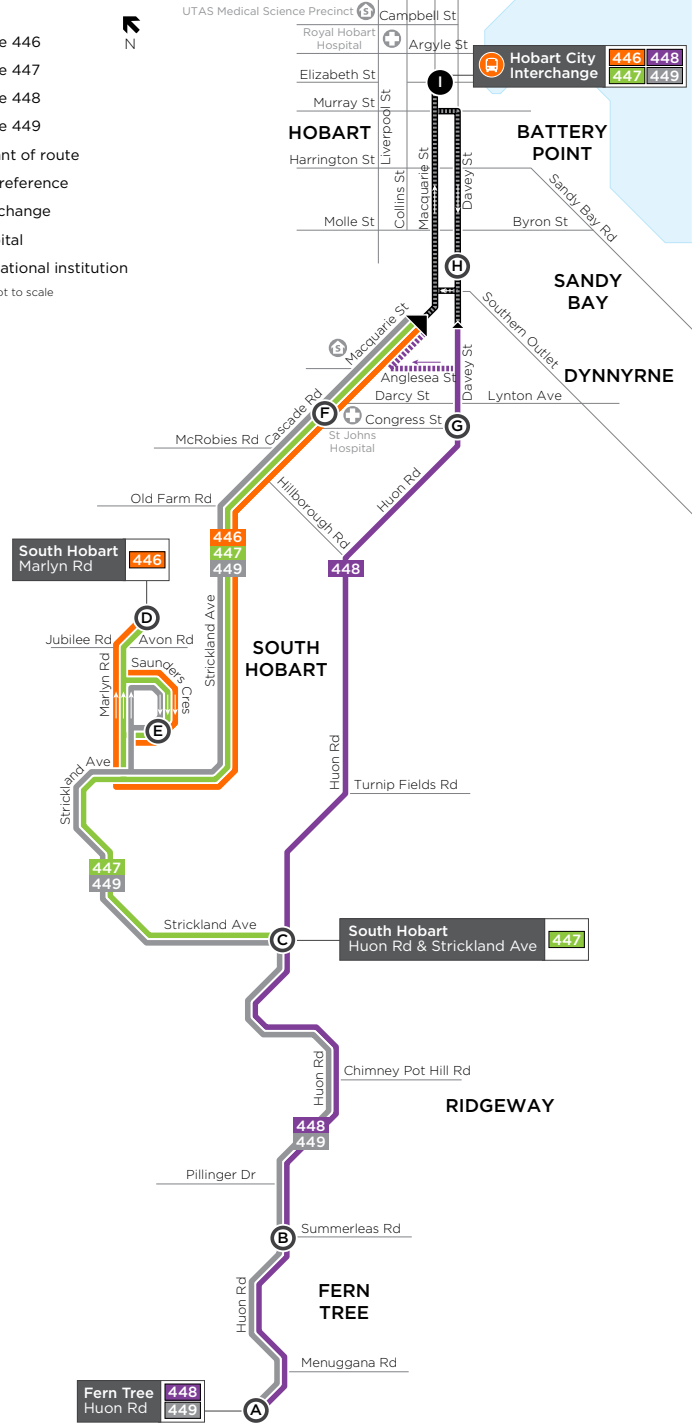

EFFECTIVE 11 OCTOBER 2020

446, 447, 448, 449

Fern Tree & South Hobart to Hobart City

ROUTE NUMBER	ROUTE
446	Marlyn Road to Hobart City
447	Strickland Avenue to Hobart City
448	Fern Tree to Hobart City
449	Fern Tree to Hobart City

BUS ROUTE MAP

Legend

1. Route 446
   - Route 447
   - Route 448
   - Route 449
   - - - Variant of route
   - Map reference
   - Interchange
   - + Hospital
   - Ⓜ Educational institution
2. Map not to scale

WHO OPERATES MY SERVICE?

446, 447, 448, 449

metrotas.com.au

13 22 01

Online trip information transport.tas.gov.au