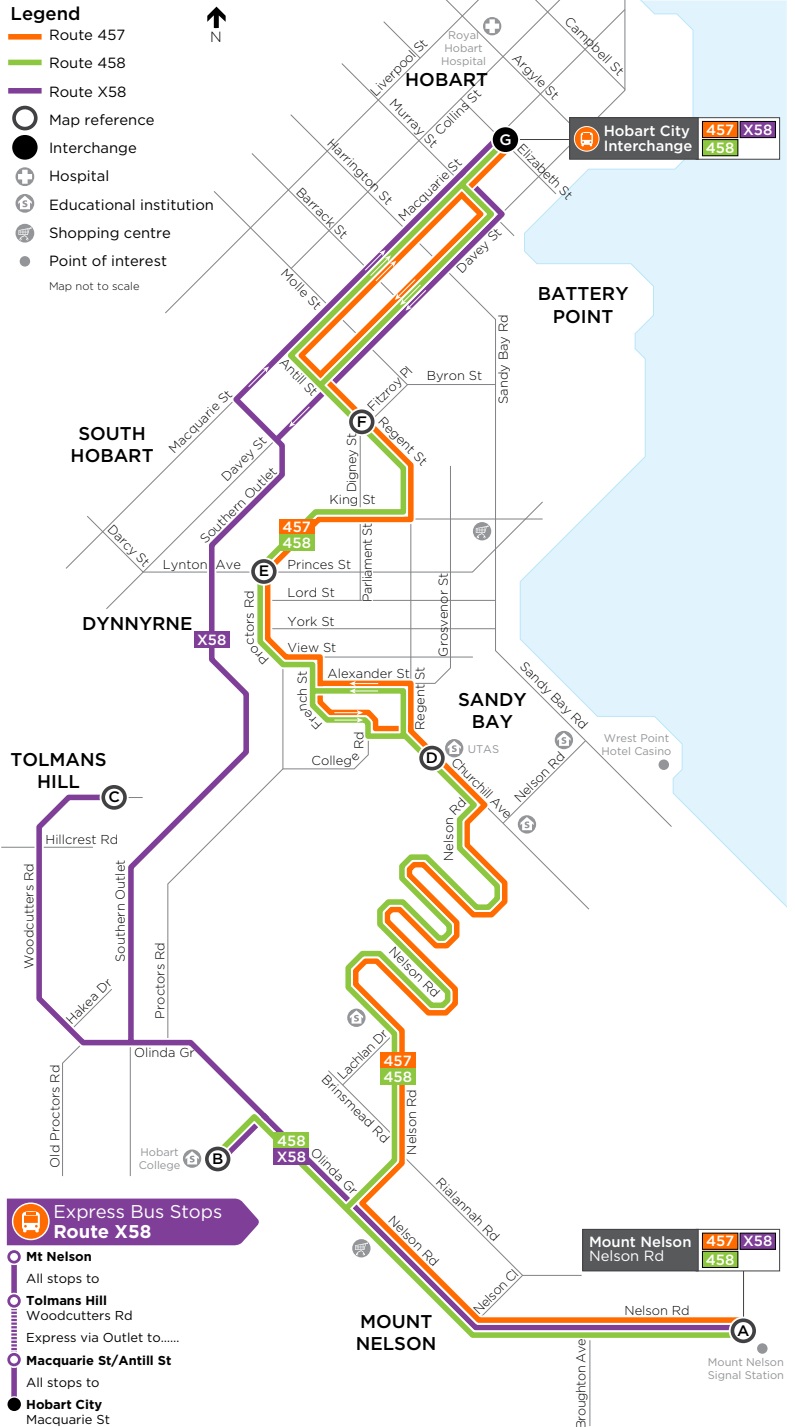

EFFECTIVE 11 OCTOBER 2020

457, 458, X58

Mount Nelson to Hobart City

ROUTE NUMBER	ROUTE
457	Mount Nelson to Hobart City
458	Mount Nelson to Hobart City
X58	Mount Nelson to Hobart City EXPRESS

BUS ROUTE MAP

WHO OPERATES MY SERVICE?

457, 458, X58

metrotas.com.au

13 22 01

Online trip information transport.tas.gov.au