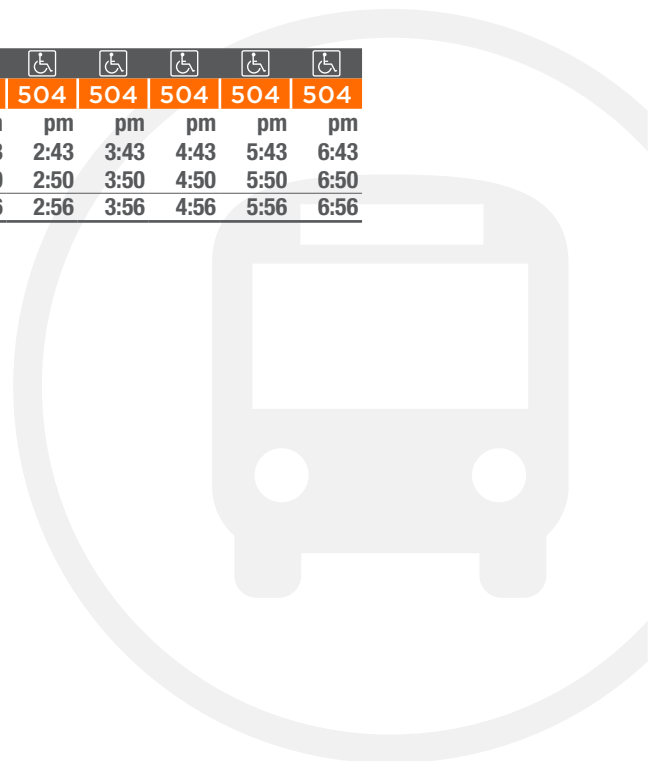

Monday to Friday (cont)					
map ref	ROUTE NUMBER	504	504	504	504
		pm	pm	pm	pm
F	Glenorchy, Jackson St	6:48	7:48	8:48	9:48
G	Garfield Rd/Pitcairn St	6:54	7:54	8:54	9:54
H	Glenorchy Interchange, Stop H	7:00	8:00	9:00	10:00
I	Metro Springfield, Stop B	-	-	-	-
J	Moonah Shops, Main Rd	-	-	-	-
K	New Town, New Town Rd/Risdon Rd	-	-	-	-
L	Nth Hobart, Elizabeth St/Strahan St	-	-	-	-
M	Hobart City, Collins St	-	-	-	-

Saturday												
map ref	ROUTE NUMBER	504	504	504	504	504	504	504	504	504	504	504
		am	am	am	am	pm	pm	pm	pm	pm	pm	pm
F	Glenorchy, Jackson St	8:43	9:43	10:43	11:43	12:43	1:43	2:43	3:43	4:43	5:43	6:43
G	Garfield Rd/Pitcairn St	8:50	9:50	10:50	11:50	12:50	1:50	2:50	3:50	4:50	5:50	6:50
H	Glenorchy Interchange	8:56	9:56	10:56	11:56	12:56	1:56	2:56	3:56	4:56	5:56	6:56

Sunday/Public Holidays						
map ref	ROUTE NUMBER	504	504	504	504	504
		am	am	am	pm	pm
F	Glenorchy, Jackson St	7:51	9:51	11:51	1:51	3:51
G	Garfield Rd/Pitcairn St	7:58	9:58	11:58	1:58	3:58
H	Glenorchy Interchange	8:04	10:04	12:04	2:04	4:04

Explanations

Wheelchair accessible bus

WHO OPERATES MY SERVICE?

Metro

503, 504

metrotas.com.au

13 22 01

Online trip information
transport.tas.gov.au