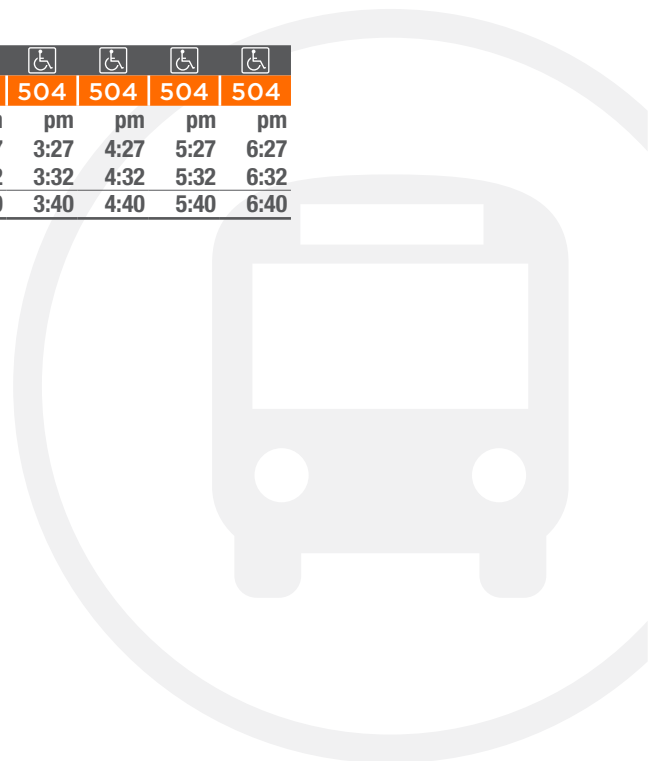

Monday to Friday (cont)						
map ref	ROUTE NUMBER	504	504	504	504	504
		pm	pm	pm	pm	pm
M	Hobart City Interchange, Stop A1	-	-	-	-	-
L	Nth Hobart, Elizabeth St/Pitt St	-	-	-	-	-
K	New Town, New Town Rd/Risdon Rd	-	-	-	-	-
J	Moonah Shops, Main Rd	-	-	-	-	-
I	Metro Springfield, Main Rd	-	-	-	-	-
H	Glenorchy Interchange, Stop D	6:03	6:33	7:33	8:33	9:33
G	Garfield Rd/Pitcairn St	6:08	6:38	7:38	8:38	9:38
F	Glenorchy, Jackson St	6:15	6:45	7:45	8:45	9:45

Saturday											
map ref	ROUTE NUMBER	504	504	504	504	504	504	504	504	504	504
		am	am	am	pm	pm	pm	pm	pm	pm	pm
H	Glenorchy Interchange, Stop D	9:27	10:27	11:27	12:27	1:27	2:27	3:27	4:27	5:27	6:27
G	Garfield Rd/Pitcairn St	9:32	10:32	11:32	12:32	1:32	2:32	3:32	4:32	5:32	6:32
F	Glenorchy, Jackson St	9:40	10:40	11:40	12:40	1:40	2:40	3:40	4:40	5:40	6:40

Sunday/Public Holidays						
map ref	ROUTE NUMBER	504	504	504	504	504
		am	am	pm	pm	pm
H	Glenorchy Interchange, Stop D	9:36	11:36	1:36	3:36	5:36
G	Garfield Rd/Pitcairn St	9:41	11:41	1:41	3:41	5:41
F	Glenorchy, Jackson St	9:48	11:48	1:48	3:48	5:48

Explanations

Wheelchair accessible bus

WHO OPERATES MY SERVICE?

Metro

503, 504

metrotas.com.au

13 22 01

Online trip information
transport.tas.gov.au