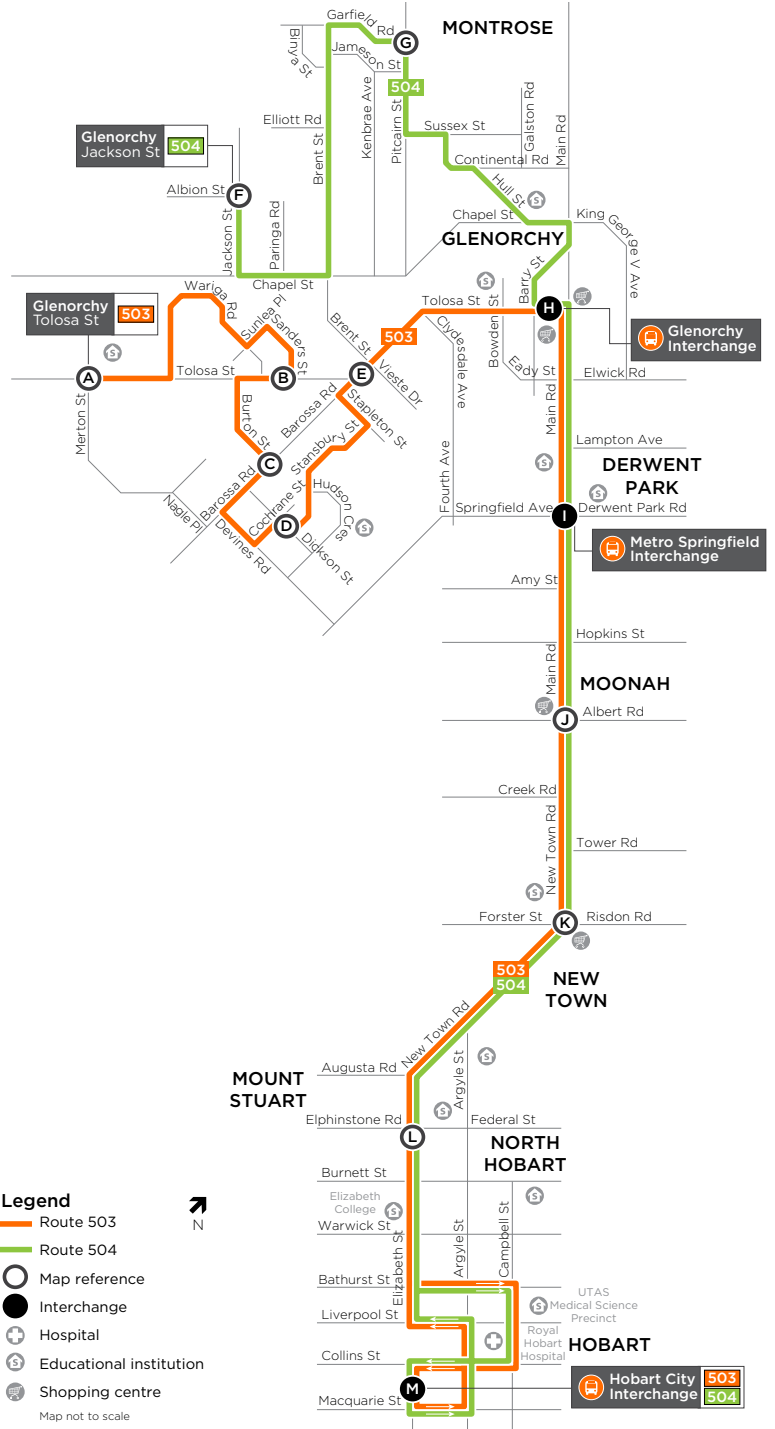

EFFECTIVE 11 OCTOBER 2020

503, 504

Tolosa Park & Jackson Street to Hobart City

ROUTE NUMBER	ROUTE
503	Tolosa Park to Hobart City
504	Jackson Street to Hobart City

BUS ROUTE MAP

WHO OPERATES MY SERVICE?

503, 504

metrotas.com.au

13 22 01

Online trip information transport.tas.gov.au