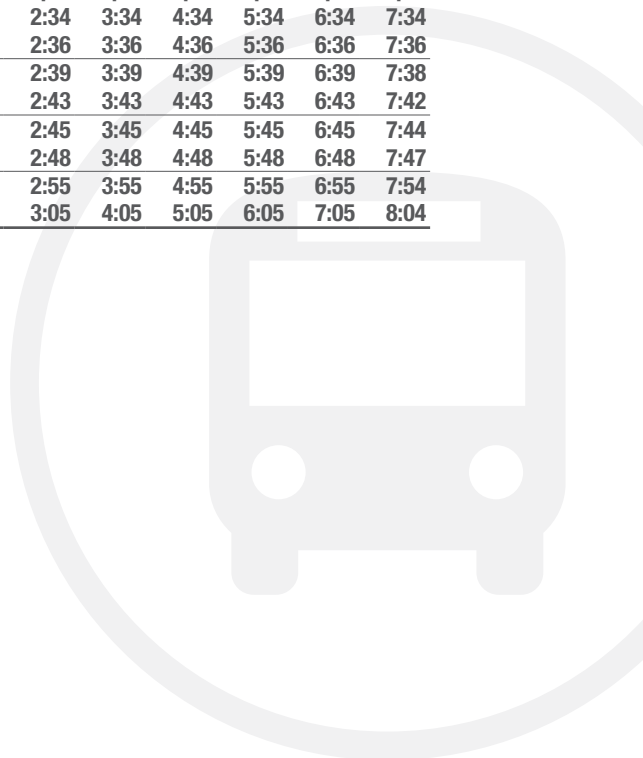

Saturday (cont)		
map ref	ROUTE NUMBER	615
		pm
A	Tranmere, Oceana Dr/Starboard Rd	11:06
B	Tranmere, Oceana Dr/Tranmere Rd	11:08
C	Tranmere, Tranmere Rd/Eliza Way	11:10
D	Howrah Rd/Minerva St	11:14
H	Shoreline Plaza	11:16
I	Bellerive, Clarence St/Wentworth St	11:19
K	Rosny Park Interchange, Stop E	11:26
L	Hobart City, Collins St	11:36

Sunday/Public Holidays													
map ref	ROUTE NUMBER	615	615	615	615	615	615	615	615	615	615	615	
		am	am	am	am	pm	pm	pm	pm	pm	pm	pm	
A	Tranmere, Oceana Dr/Starboard Rd	8:34	9:34	10:34	11:34	12:34	1:34	2:34	3:34	4:34	5:34	6:34	7:34
B	Tranmere, Oceana Dr/Tranmere Rd	8:36	9:36	10:36	11:36	12:36	1:36	2:36	3:36	4:36	5:36	6:36	7:36
C	Tranmere, Tranmere Rd/Eliza Way	8:39	9:39	10:39	11:39	12:39	1:39	2:39	3:39	4:39	5:39	6:39	7:38
D	Howrah Rd/Minerva St	8:43	9:43	10:43	11:43	12:43	1:43	2:43	3:43	4:43	5:43	6:43	7:42
H	Shoreline Plaza	8:45	9:45	10:45	11:45	12:45	1:45	2:45	3:45	4:45	5:45	6:45	7:44
I	Bellerive, Clarence St/Wentworth St	8:48	9:48	10:48	11:48	12:48	1:48	2:48	3:48	4:48	5:48	6:48	7:47
K	Rosny Park Interchange, Stop E	8:55	9:55	10:55	11:55	12:55	1:55	2:55	3:55	4:55	5:55	6:55	7:54
L	Hobart City, Collins St	9:05	10:05	11:05	12:05	1:05	2:05	3:05	4:05	5:05	6:05	7:05	8:04

WHO OPERATES MY SERVICE?

605, 614, 615, X15, 616, X16

metrotas.com.au

13 22 01

Online trip information
transport.tas.gov.au