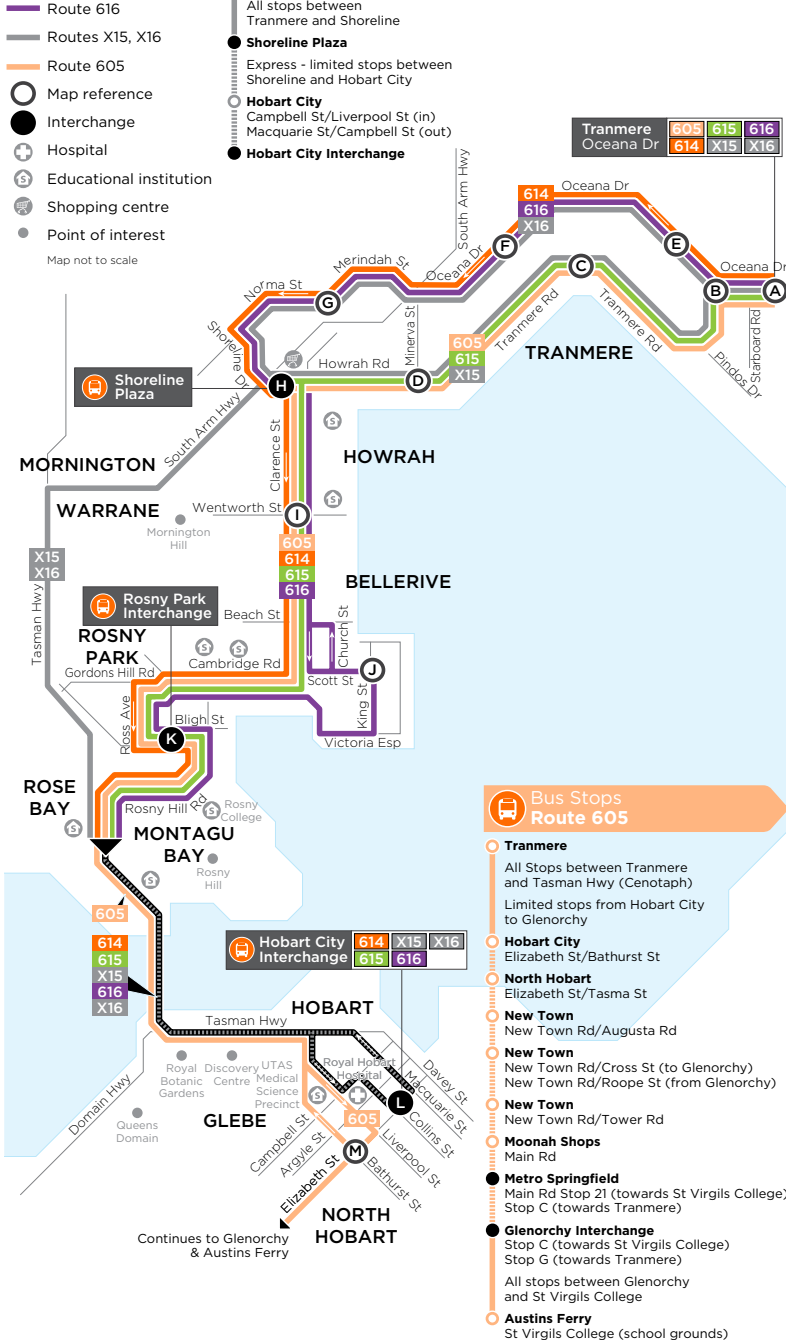

## Tranmere to Hobart City & Glenorchy

ROUTE NUMBER	ROUTE
<b>605</b>	Tranmere to Glenorchy LIMITED STOPS
<b>614</b>	Tranmere to Hobart City
<b>615</b>	Tranmere to Hobart City
<b>X15</b>	Tranmere to Hobart City EXPRESS
<b>616</b>	Tranmere to Hobart City
<b>X16</b>	Tranmere to Hobart City EXPRESS

### BUS ROUTE MAP

#### Legend

- Route 614
- Route 615
- Route 616
- Routes X15, X16
- Route 605
- Map reference
- Interchange
- Hospital
- Educational institution
- Shopping centre
- Point of interest

Express Bus Stops  
Routes X15, X16

## 605 from Tranmere towards Glenorchy

Monday to Friday		
map ref	ROUTE NUMBER	605
		am
A	Tranmere, Oceana Dr/Starboard Rd	7:10
B	Tranmere, Oceana Dr/Tranmere Rd	7:12
C	Tranmere, Tranmere Rd/Eliza Way	7:15
D	Howrah Rd/Minerva St	7:20
H	Shoreline Plaza	7:23
I	Bellerive, Clarence St/Wentworth St	7:26
K	Rosny Park Interchange, Stop E	7:32
M	Hobart City, Elizabeth St/Bathurst St	7:43
	North Hobart, Elizabeth St/Tasma St	7:45
	New Town, New Town Rd/Augusta Rd	7:49
	New Town, New Town Rd/Cross St	7:52
	New Town, New Town Rd/Tower Rd	7:55
	Moonah Shops, Main Rd	7:59
	Metro Springfield, Main Rd	8:02
	Glenorchy Interchange, Stop C	8:08
	Austins Ferry, St Virgils College	s8:24