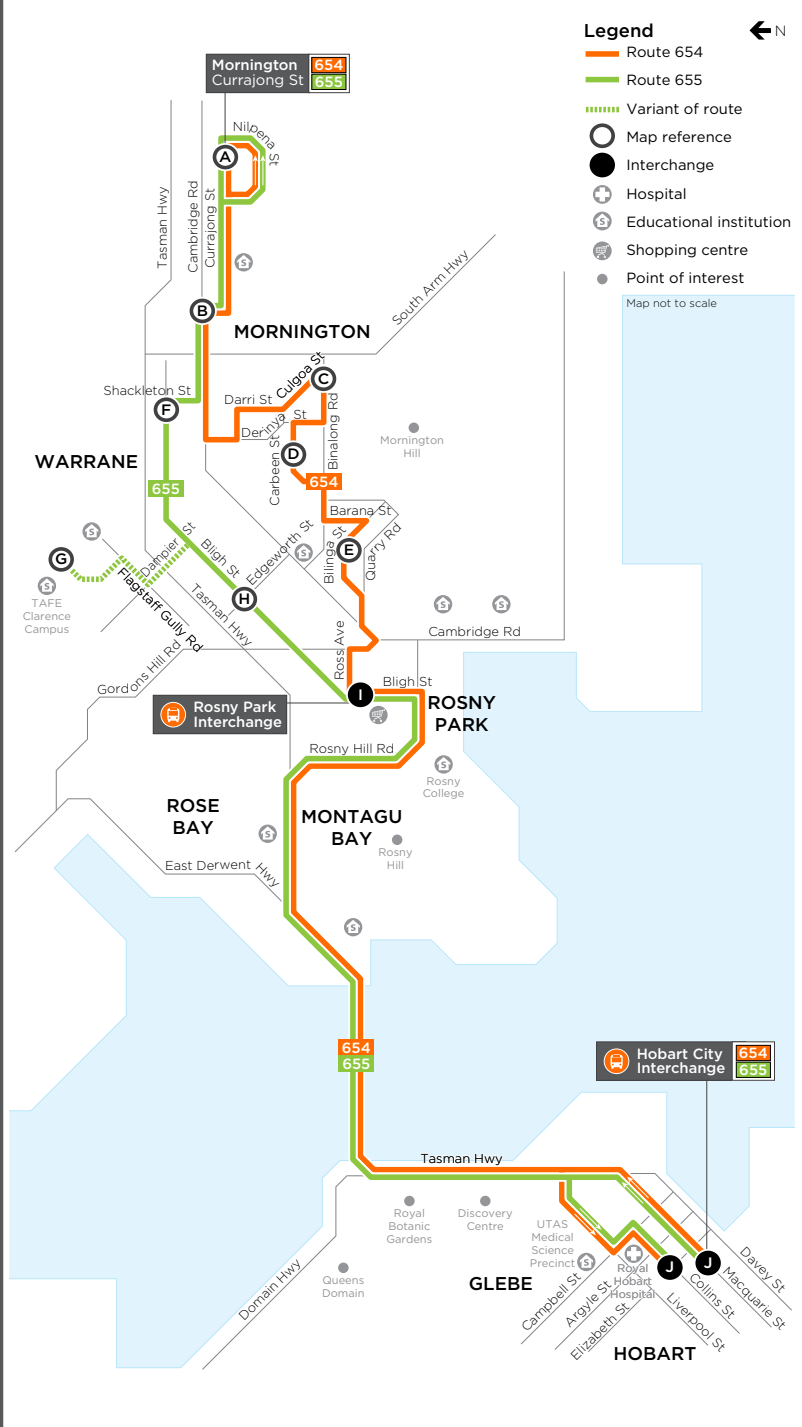

EFFECTIVE 11 OCTOBER 2020

654, 655

Mornington & Warrane to Hobart City

ROUTE NUMBER	ROUTE
654	Mornington to Hobart City
655	Mornington to Hobart City

BUS ROUTE MAP

WHO OPERATES MY SERVICE?

654, 655

metrotas.com.au

13 22 01

Online trip information transport.tas.gov.au