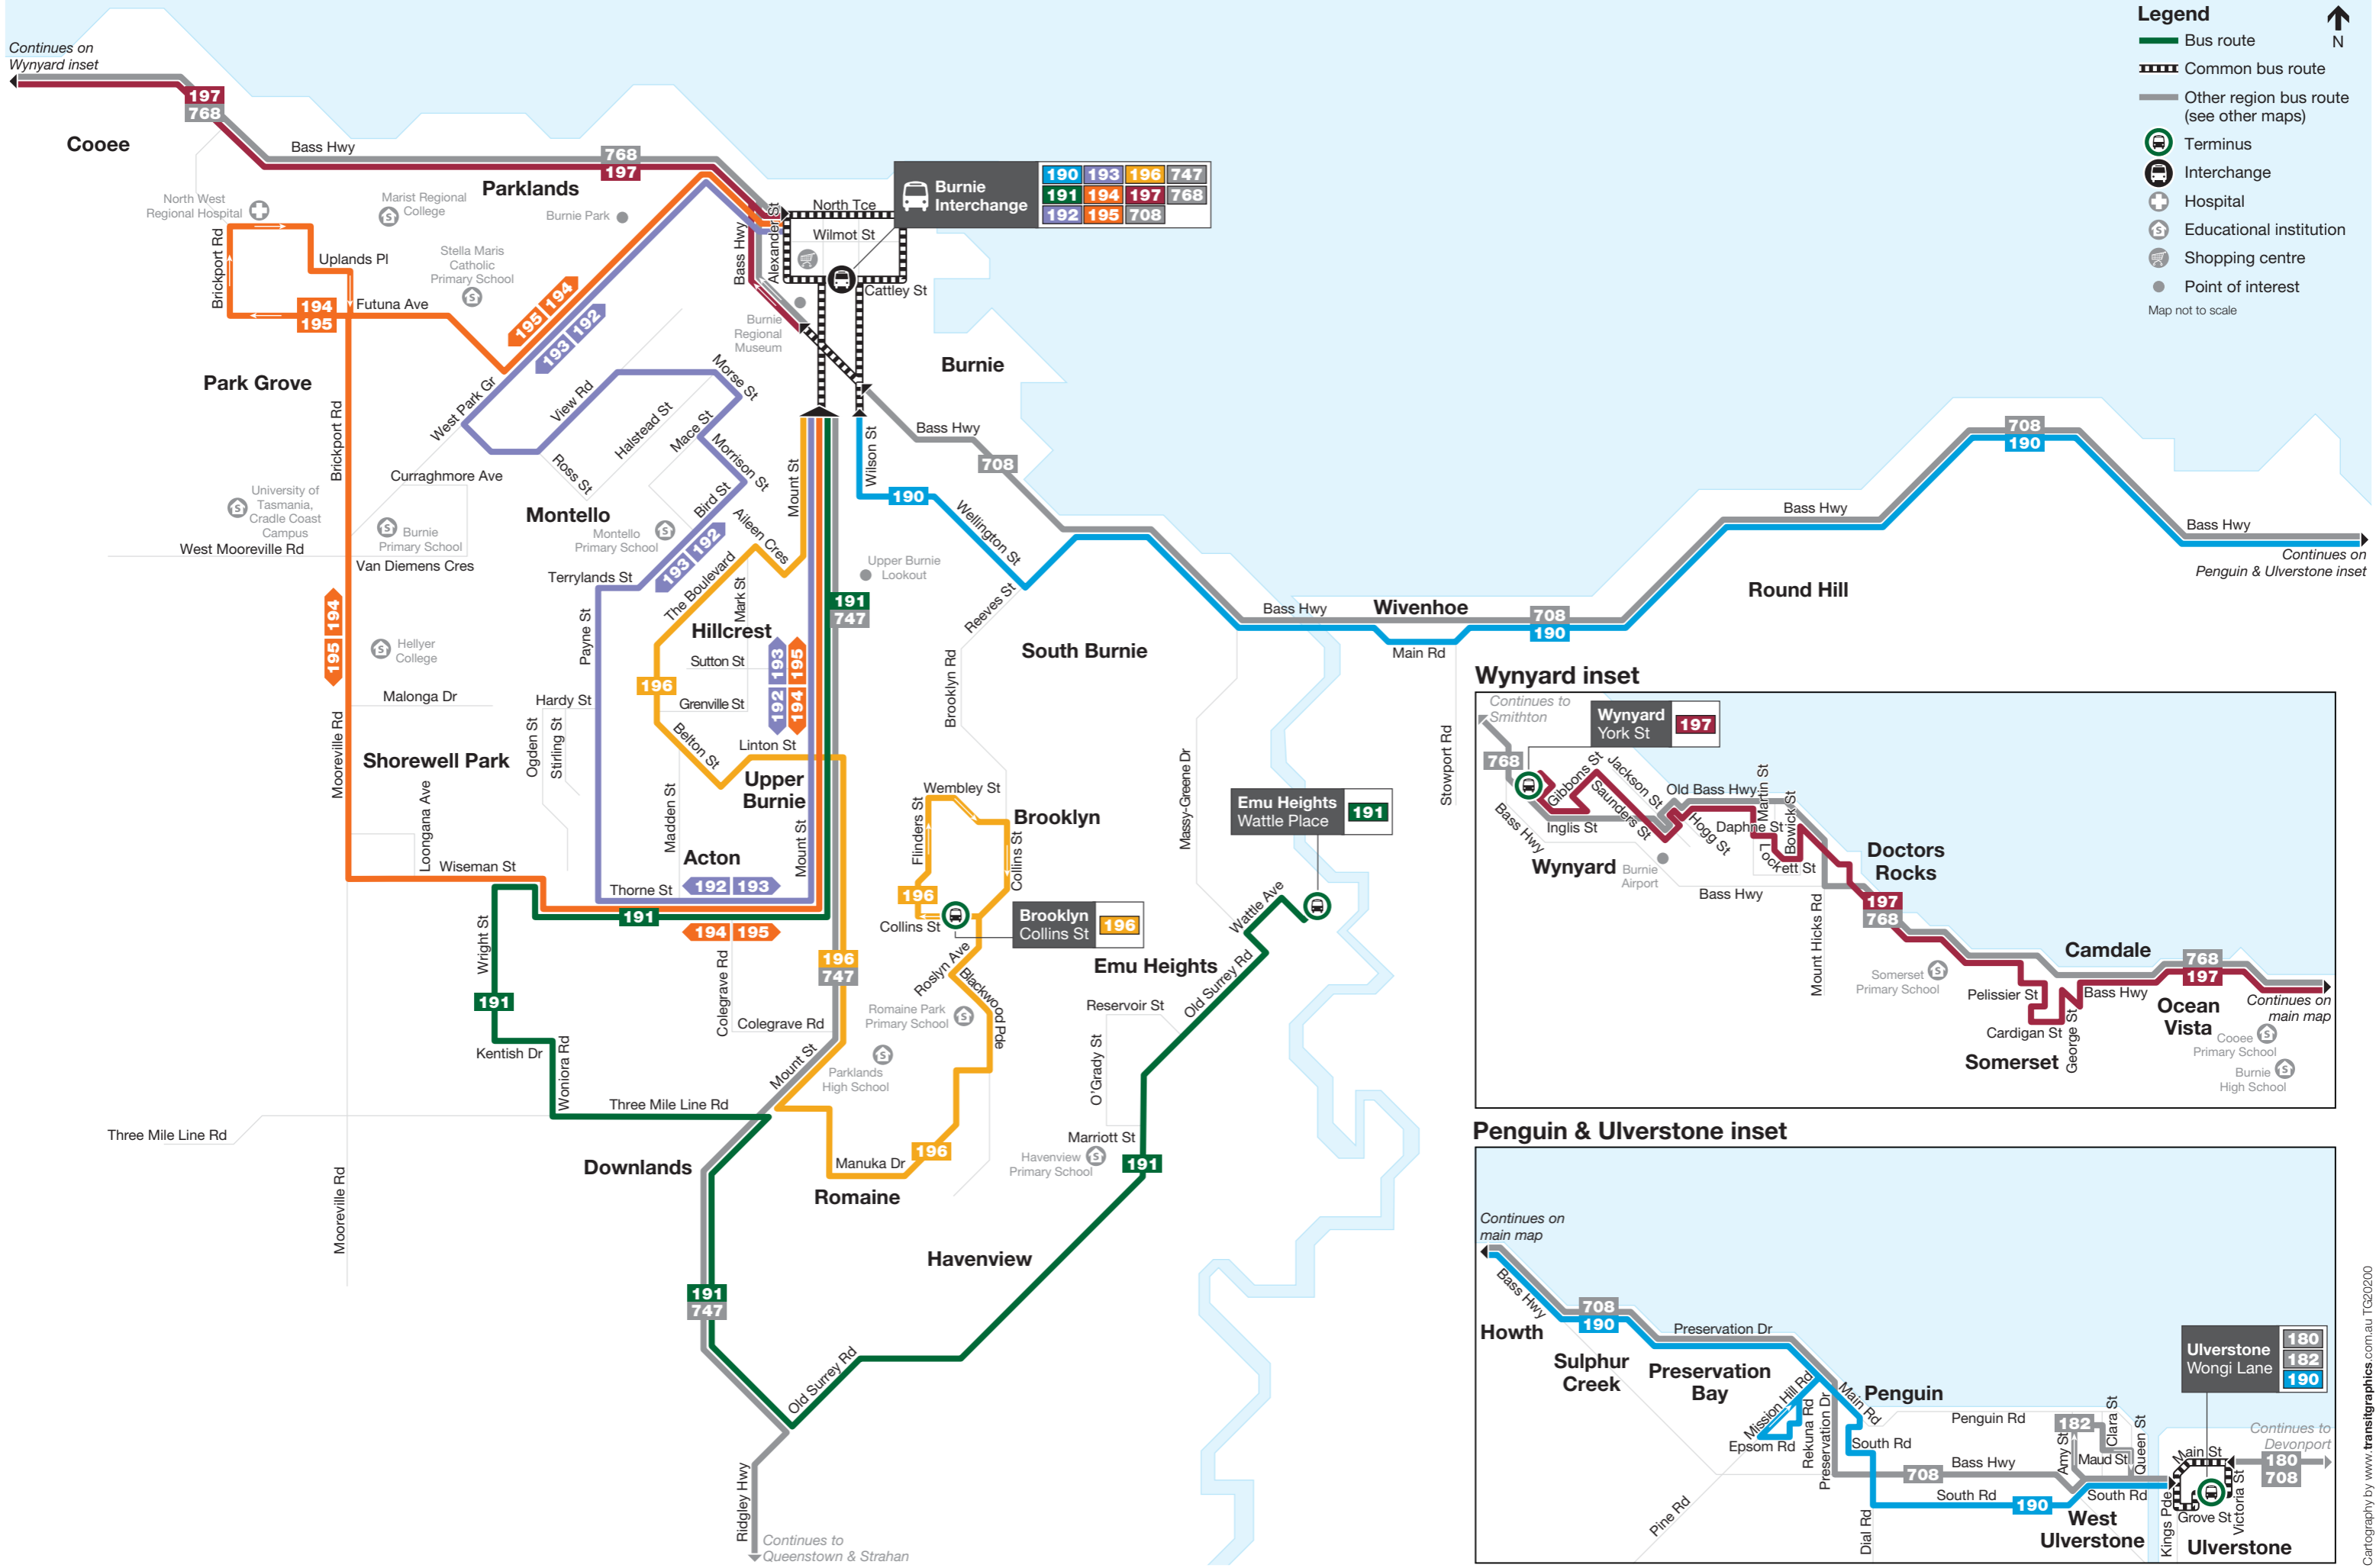

Burnie Network

- Legend**
- Bus route
 - Common bus route
 - Other region bus route (see other maps)
 - Terminus
 - Interchange
 - Hospital
 - Educational institution
 - Shopping centre
 - Point of interest
- Map not to scale

Burnie Interchange

190	193	196	747
191	194	197	768
192	195	708	

Emu Heights Wattle Place

191

Brooklyn Collins St

196