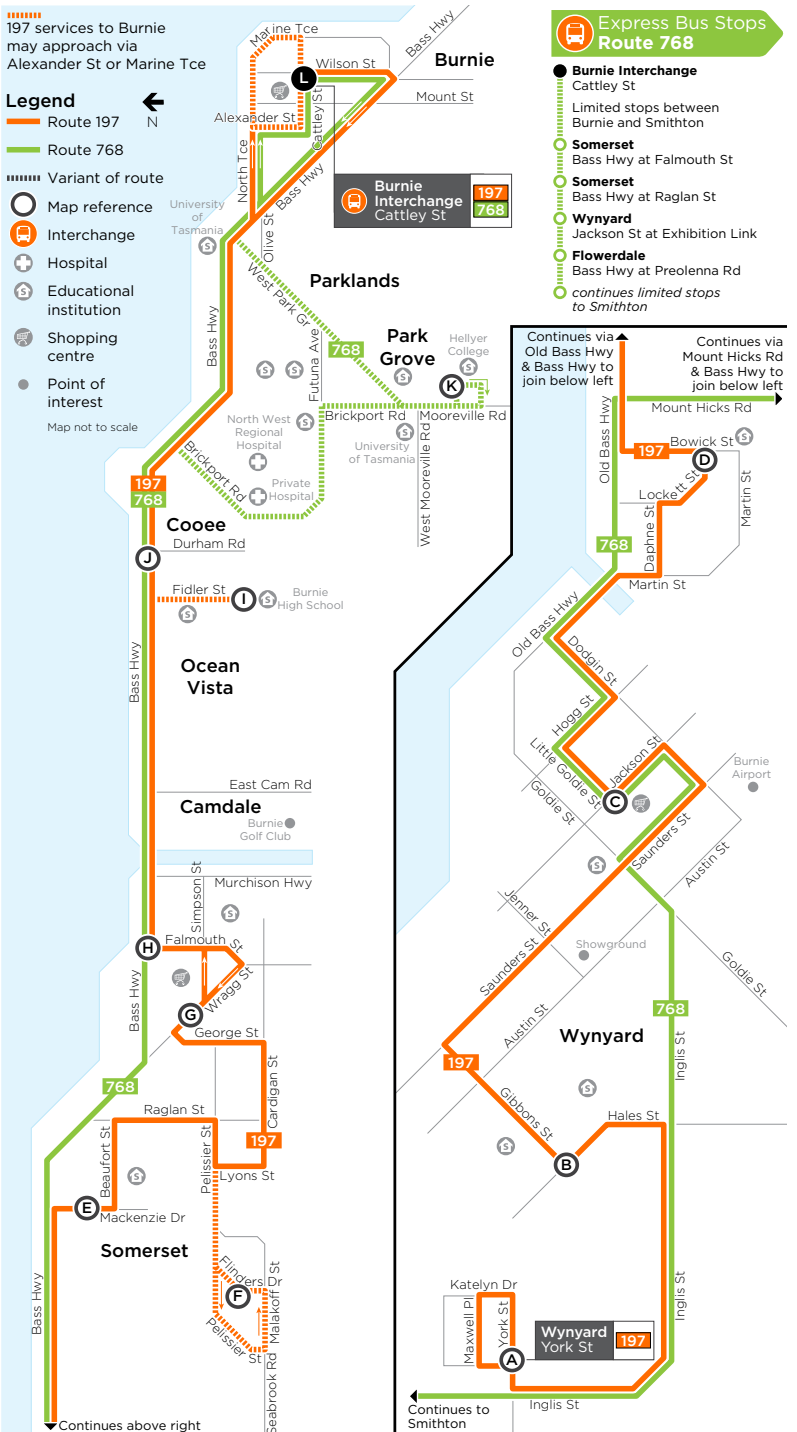

Wynyard to Burnie

Route number	Route
197	Wynyard to Burnie

Also shows part of route 768

Bus route map

197 services to Burnie may approach via Alexander St or Marine Tce

Legend

- Route 197
 - Route 768
 - Variant of route
 - Map reference
 - Interchange
 - Hospital
 - Educational institution
 - Shopping centre
 - Point of interest
- Map not to scale

Sunday/public holiday

map ref	Route number	197	197	197	197	197	768	197
		am	am	pm	pm	pm	pm	pm
L	Burnie Interchange, Cattley St, Stop C	8:28	10:28	12:28	2:28	4:28	6:20	6:28
J	Cooee, Bass Hwy/Osborne St	8:34	10:34	12:34	2:34	4:34	-	6:34
H	Somerset, Bass Hwy/Falmouth St	-	-	-	-	-	6:29	-
G	Somerset, Wragg St/Simpson St	8:41	10:41	12:41	2:41	4:41	-	6:41
E	Somerset, Mackenzie Dr/Oak Ave	8:47	10:47	12:47	2:47	4:47	-	6:47
	Seabrook, Scenic Dr/Dart St	8:56	10:56	12:56	2:56	4:56	-	6:56
D	East Wynyard, Bowick St/Lockett St	8:59	10:59	12:59	2:59	4:59	-	6:59
C	Wynyard, Jackson St/Little Goldie St	9:02	11:02	1:02	3:02	5:02	6:40	7:02
B	Wynyard, Gibbons St/Hales St	9:05	11:05	1:05	3:05	5:05	-	7:05
A	West Wynyard, York St/Inglis St	9:09	11:09	1:09	3:09	5:09	-	7:09