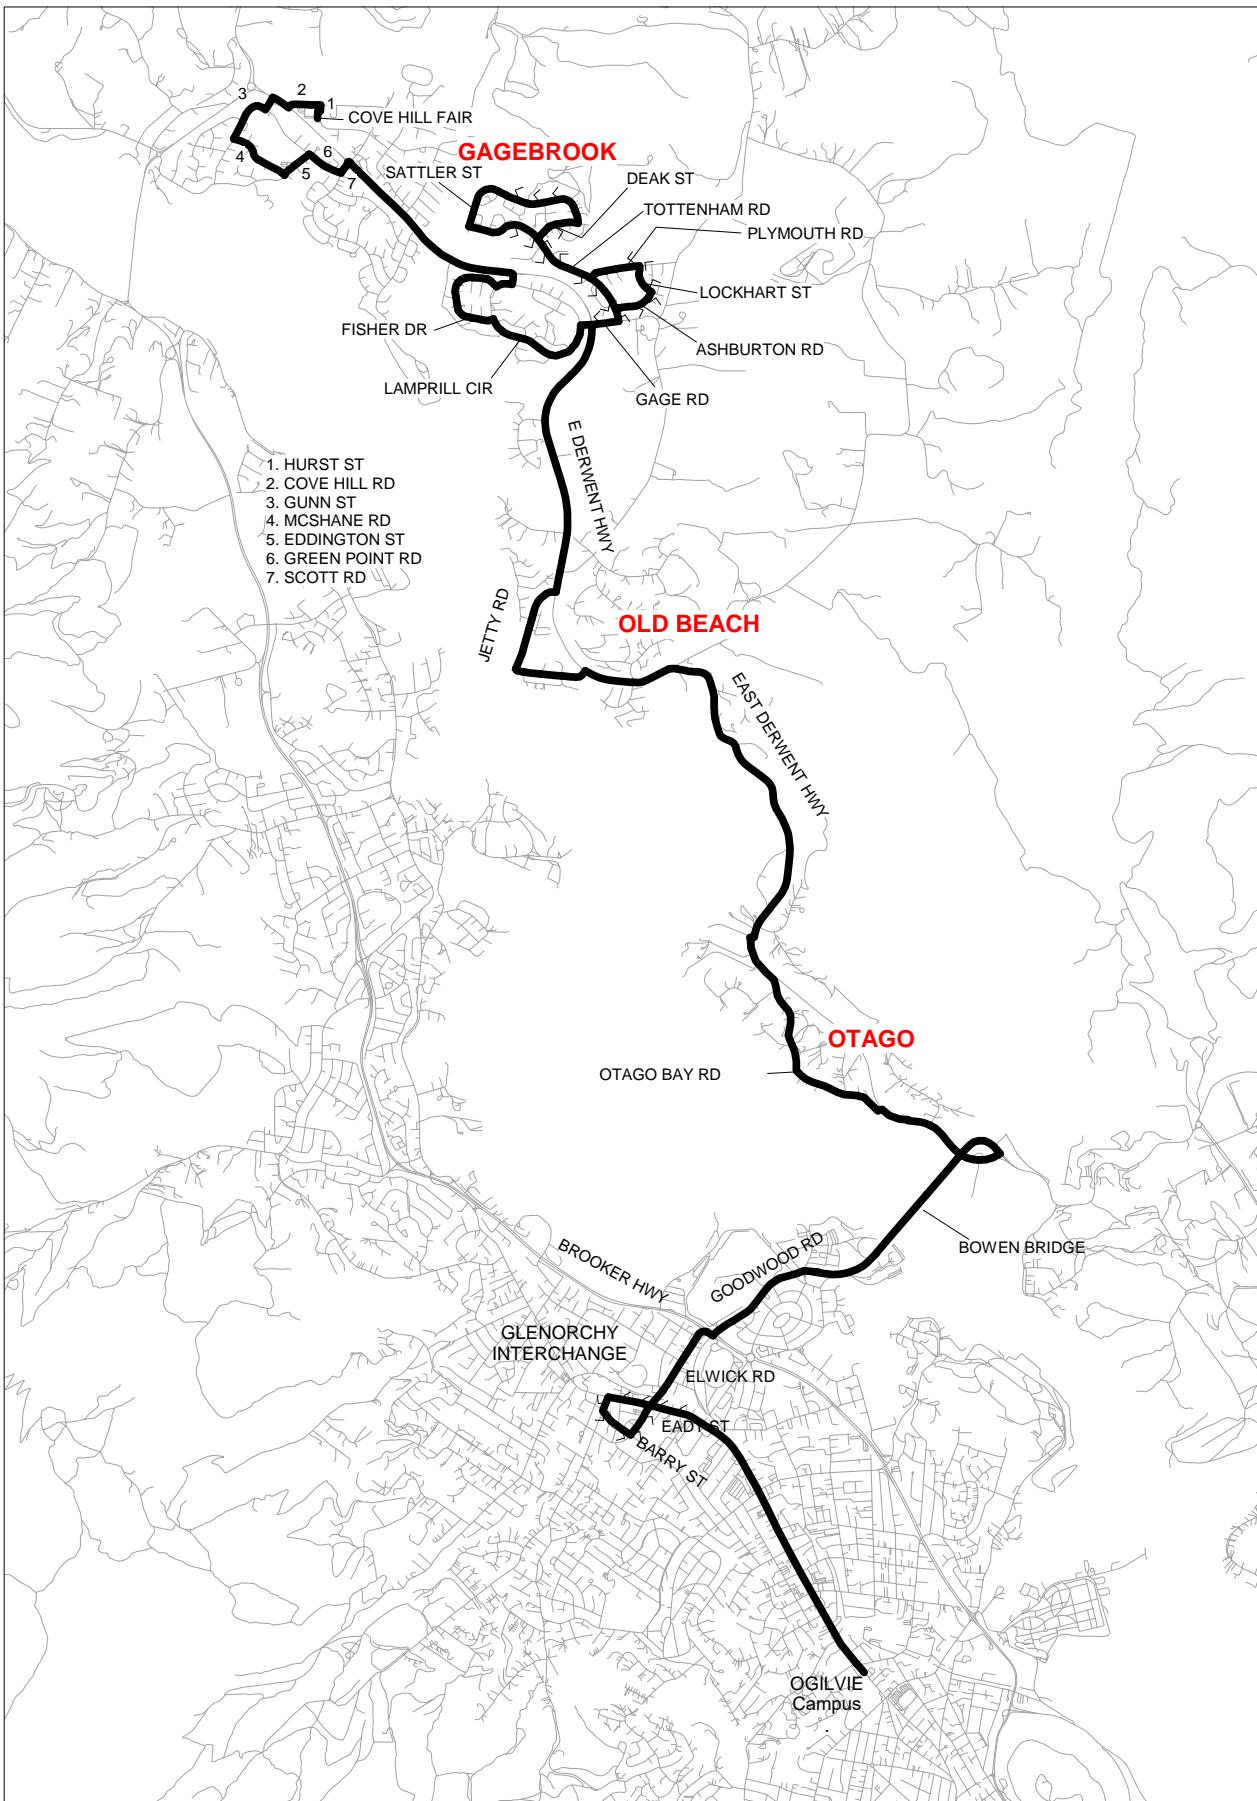

**ROUTE 530S OUT OGILVIE - GLENORCHY STOP C - OTAGO
- OLD BEACH - GAGEBROOK - COVE HILL FAIR**

Feb 2022

School Bus: Start at Ogilvie Campus then via Main Rd, Glenorchy Stop C, Barry, Eady, Elwick, Brooker, Goodwood Rd, Bowen, East Derwent, Otago Bay Rd, East Derwent, Jetty, East Derwent, Gage, Tottenham, Lockhart, Plymouth, Tottenham, Deak, Sattler, Tottenham, Gage, Lamprill, Fisher, Lamprill, East Derwent, Scott, Green Point Rd, Gunn, East Derwent, Cove Hill Rd, Hurst, Cove Hill Fair.