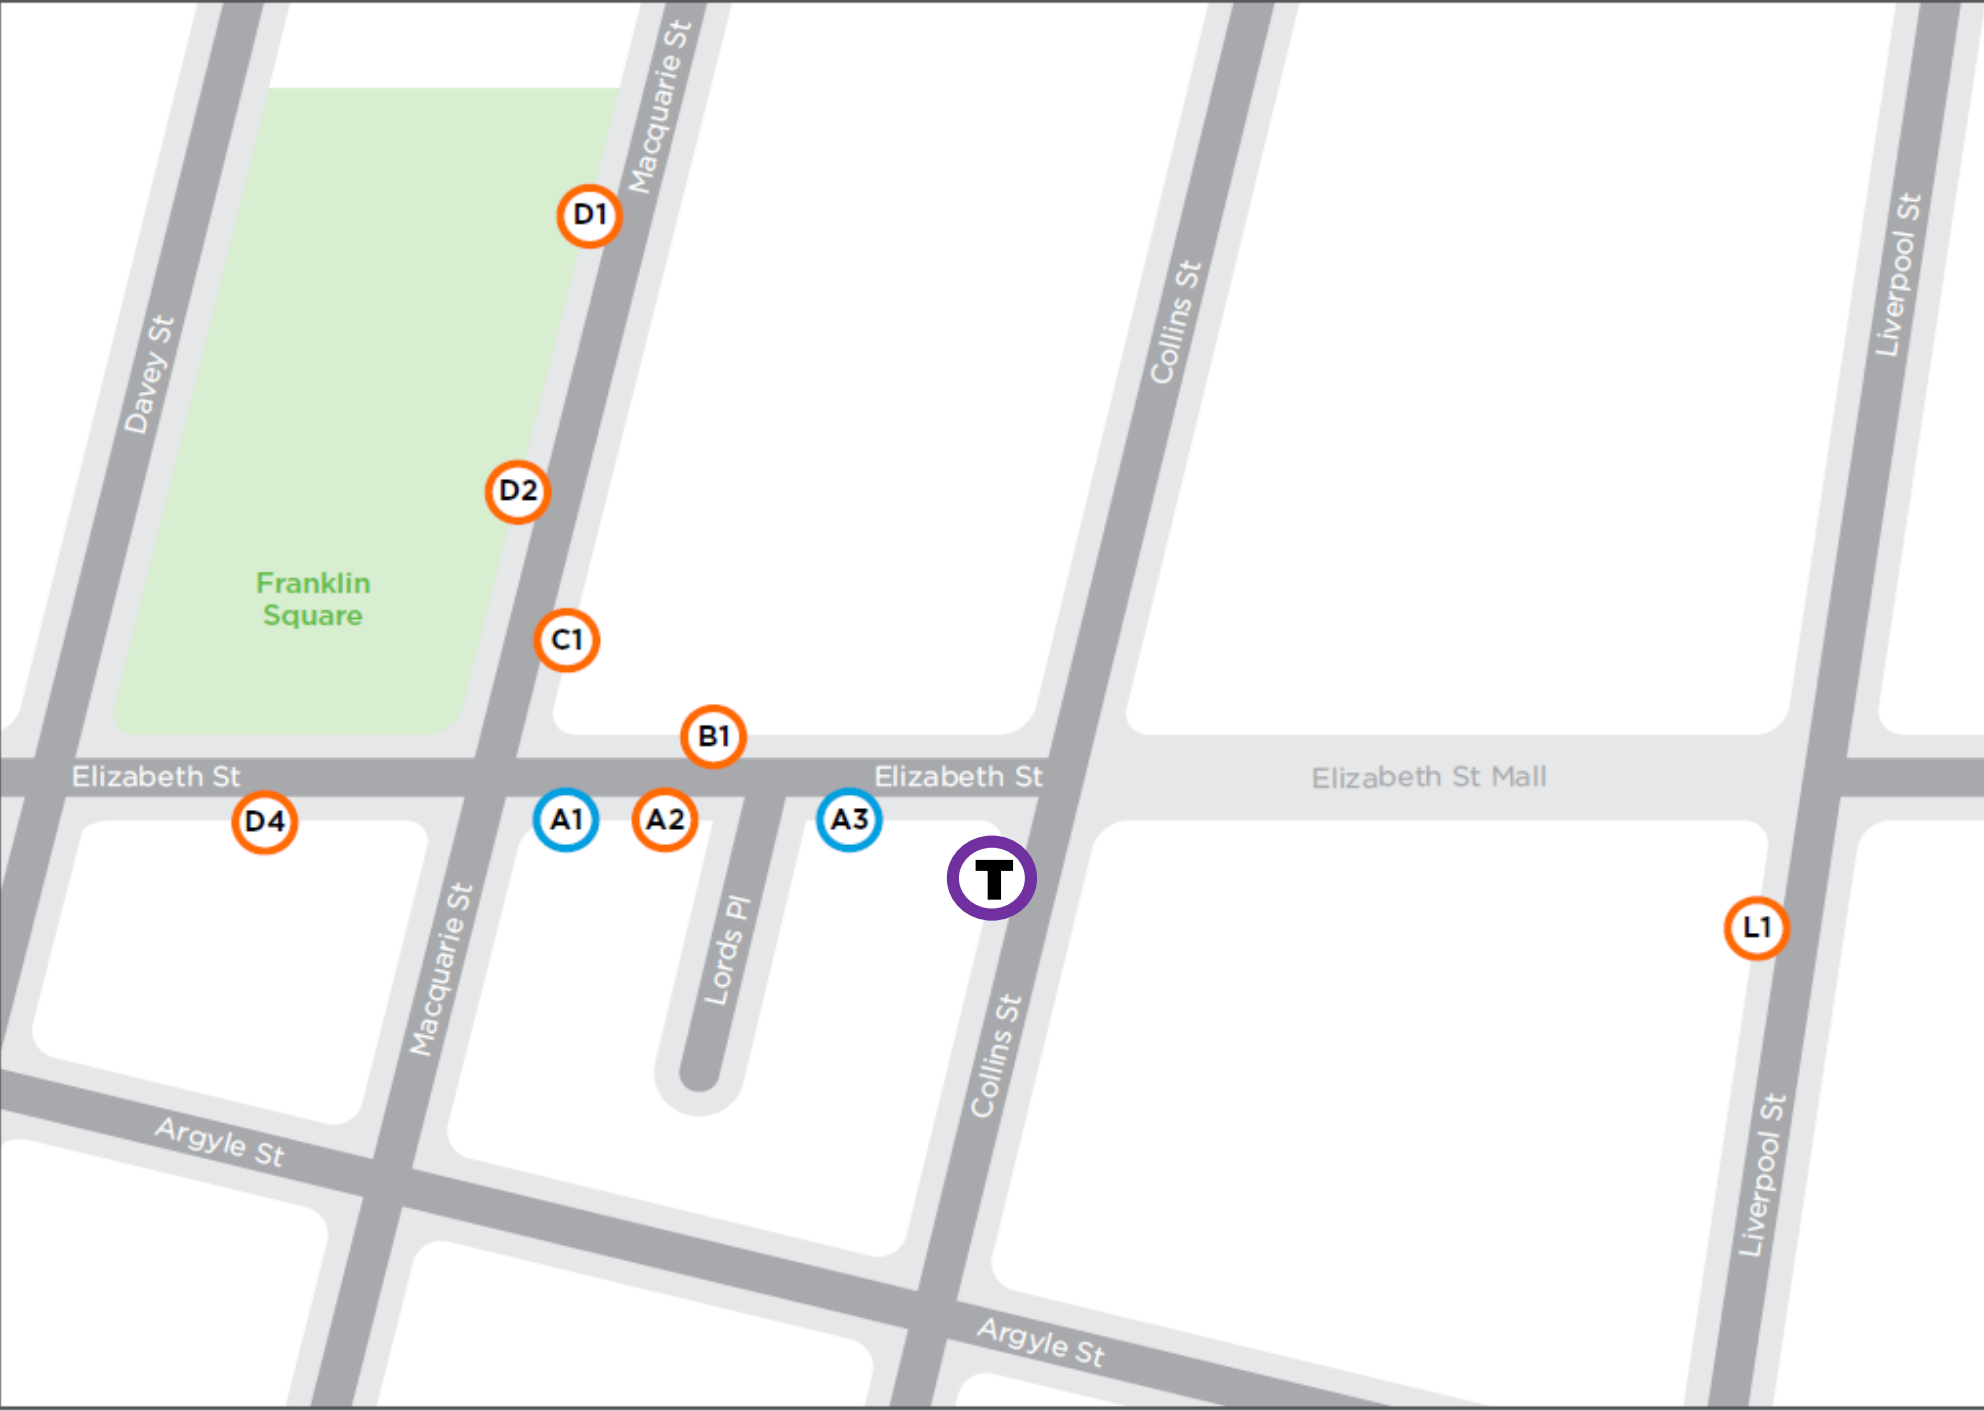

Hobart City Interchange

Routes B1 & B5 to
Blundstone Arena

Route B1 to Kingston

Route B2 to Claremont

Route B3 to Bridgewater

Route B6 to Lauderdale

Buses from Blundstone
Arena terminate here.