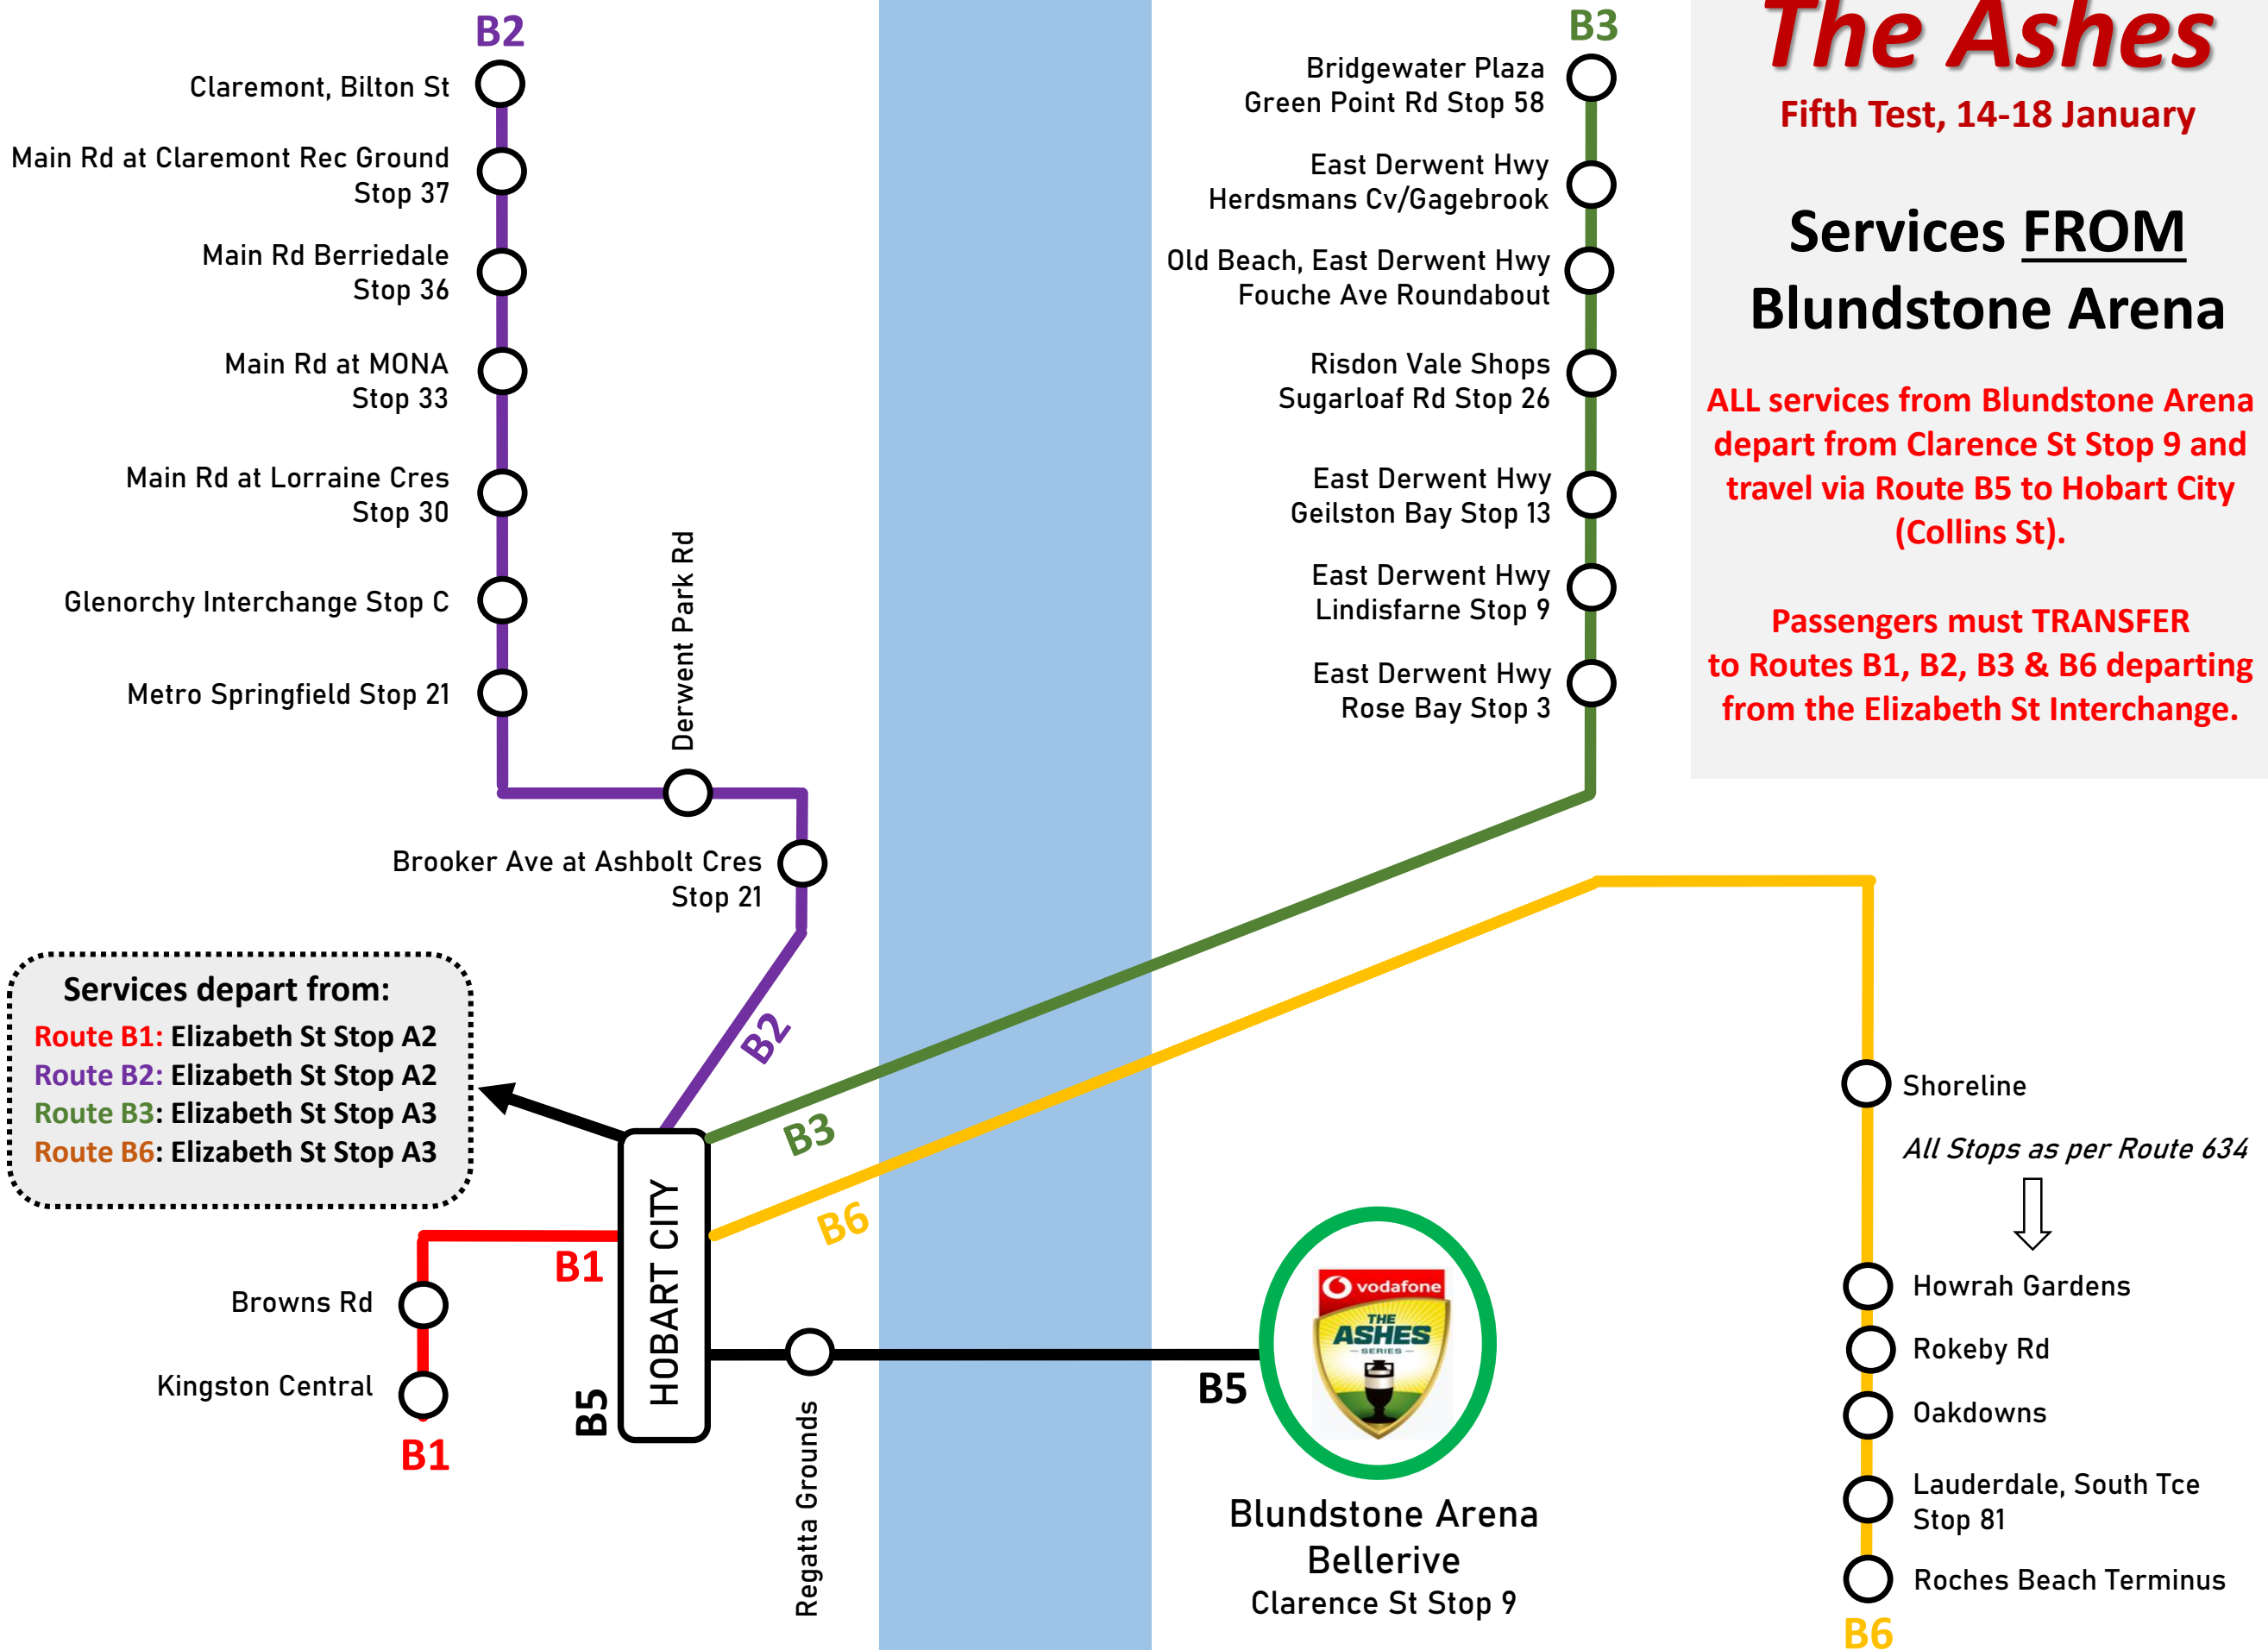

# The Ashes

Fifth Test, 14-18 January

## Services FROM Blundstone Arena

**ALL services from Blundstone Arena depart from Clarence St Stop 9 and travel via Route B5 to Hobart City (Collins St).**

**Passengers must TRANSFER to Routes B1, B2, B3 & B6 departing from the Elizabeth St Interchange.**

Blundstone Arena  
Bellerive  
Clarence St Stop 9