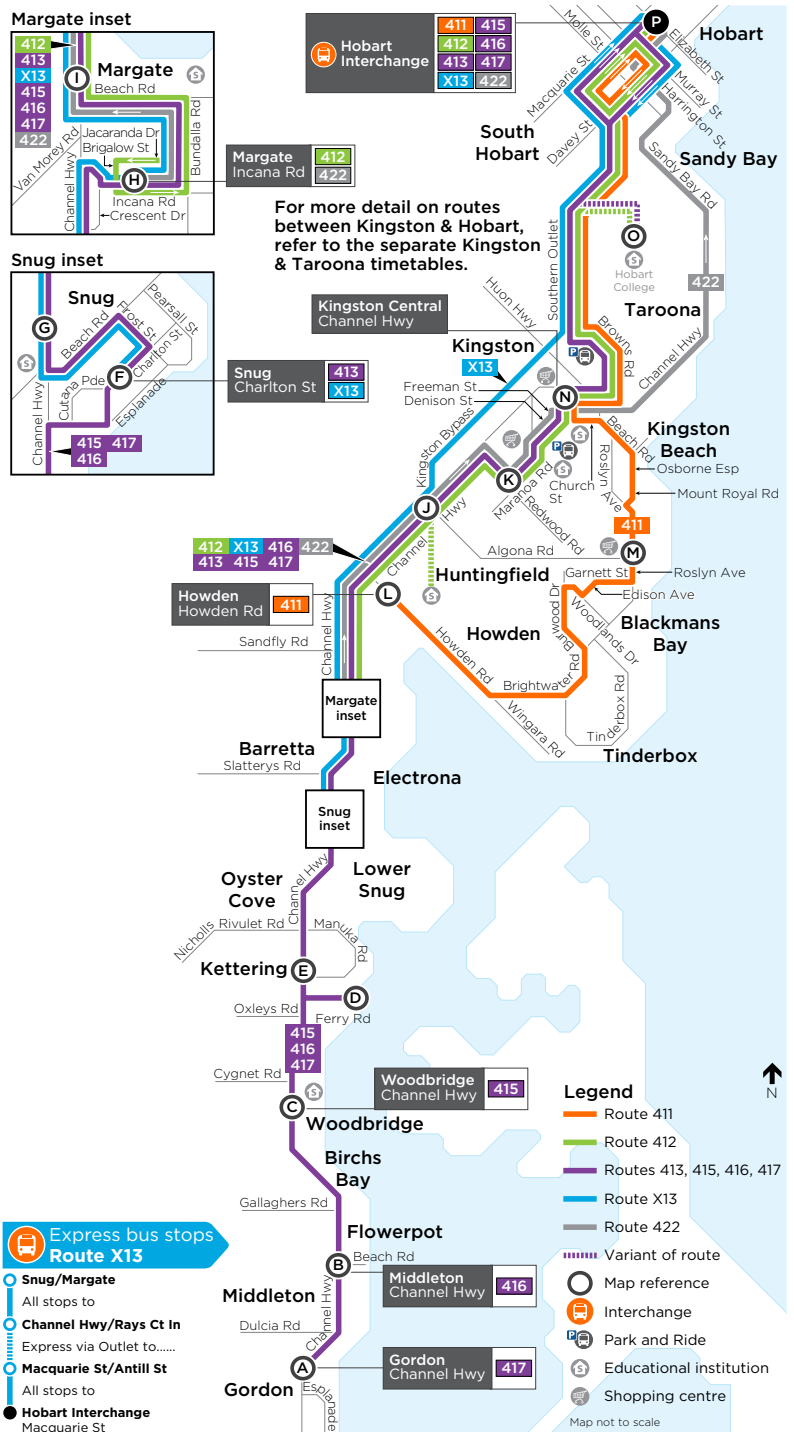

411, 412, 413, X13, 415, 416, 417, 422

Channel to Hobart

Route number	Route
411	Howden to Hobart
412	Margate to Hobart
413	Snug to Hobart
X13	Snug to Hobart EXPRESS
415	Woodbridge to Hobart
416	Middleton to Hobart
417	Gordon to Hobart
422	Margate to Hobart

Bus route map

Who operates my service?

411, 412, 413, X13, 415, 416, 417, 422

metrotas.com.au

13 22 01

Online trip information transport.tas.gov.au