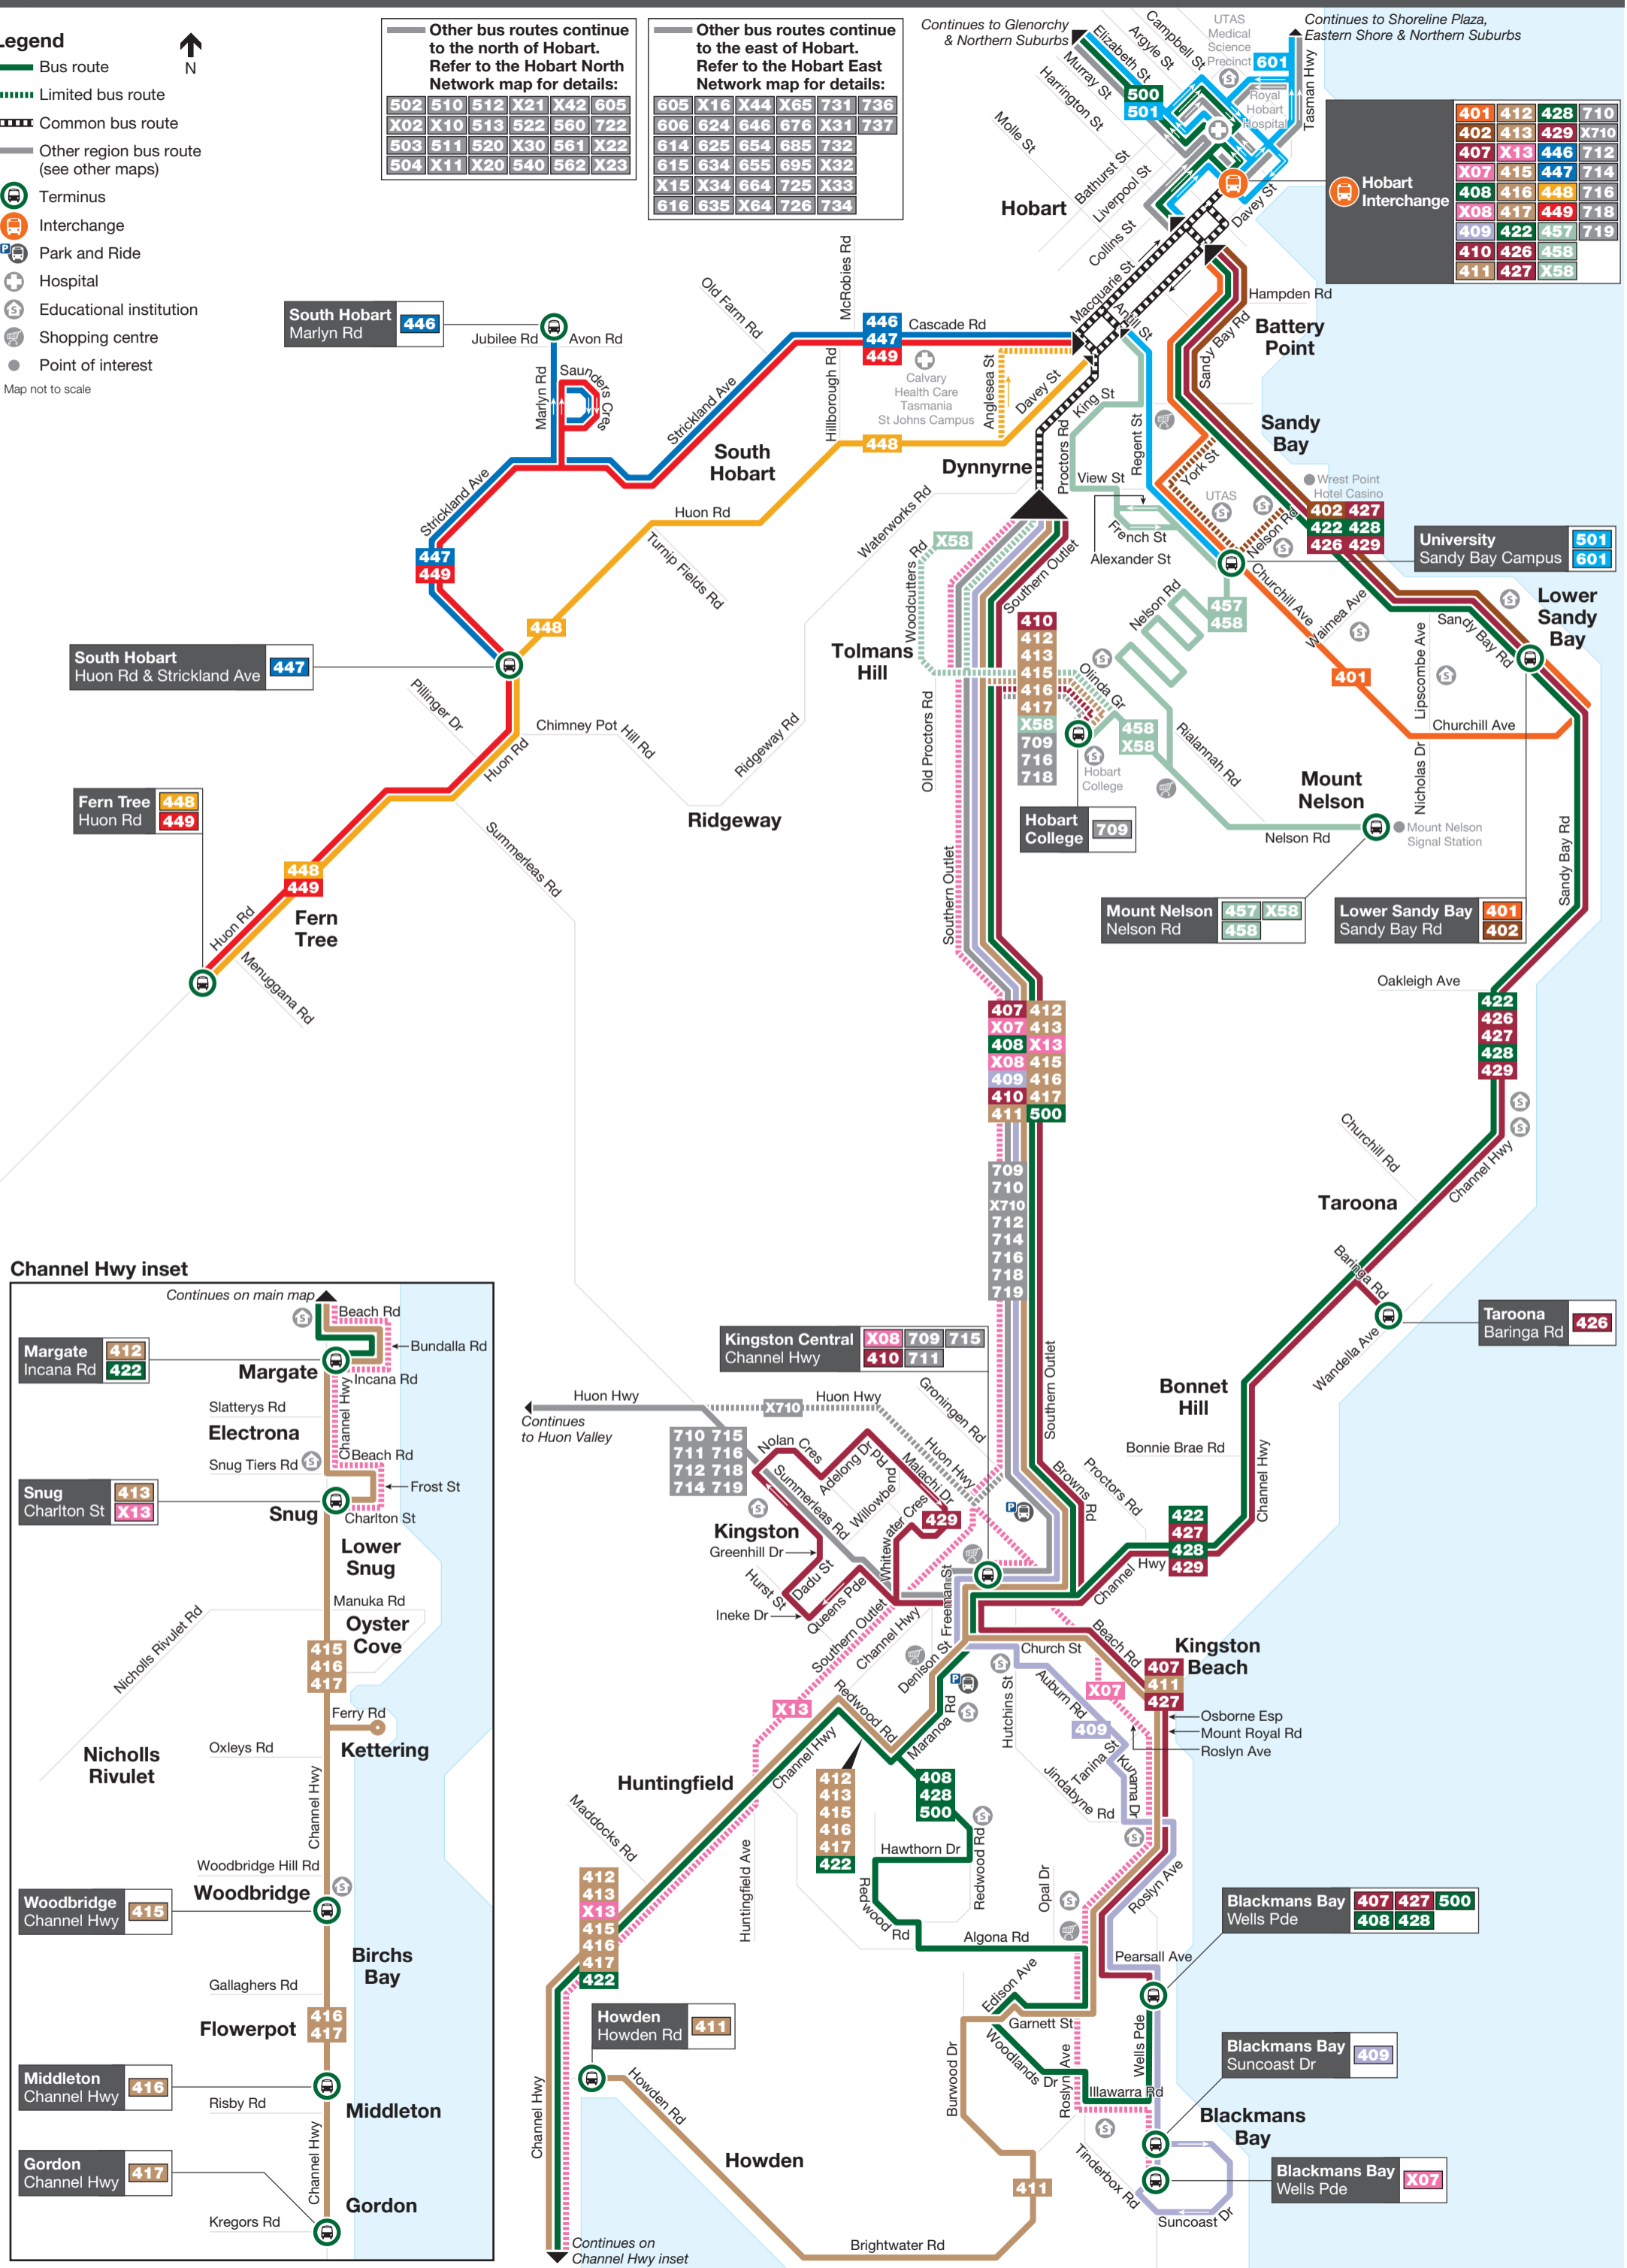

Hobart South Network

- Legend**
- Bus route
 - Limited bus route
 - Common bus route
 - Other region bus route (see other maps)
 - Terminus
 - Interchange
 - Park and Ride
 - Hospital
 - Educational institution
 - Shopping centre
 - Point of interest
- Map not to scale

Other bus routes continue to the north of Hobart. Refer to the Hobart North Network map for details:

502	510	512	X21	X42	605
X02	X10	513	522	560	722
503	511	520	X30	561	X22
504	X11	X20	540	562	X23

Other bus routes continue to the east of Hobart. Refer to the Hobart East Network map for details:

605	X16	X44	X65	731	736
606	624	646	676	X31	737
614	625	654	685	732	
615	634	655	695	X32	
X15	X34	664	725	X33	
616	635	X64	726	734	

401	412	428	710
402	413	429	X710
X07	X13	446	712
407	415	447	714
408	416	448	716
X08	417	449	718
409	422	457	719
410	426	458	
411	427	X58	

Channel Hwy inset