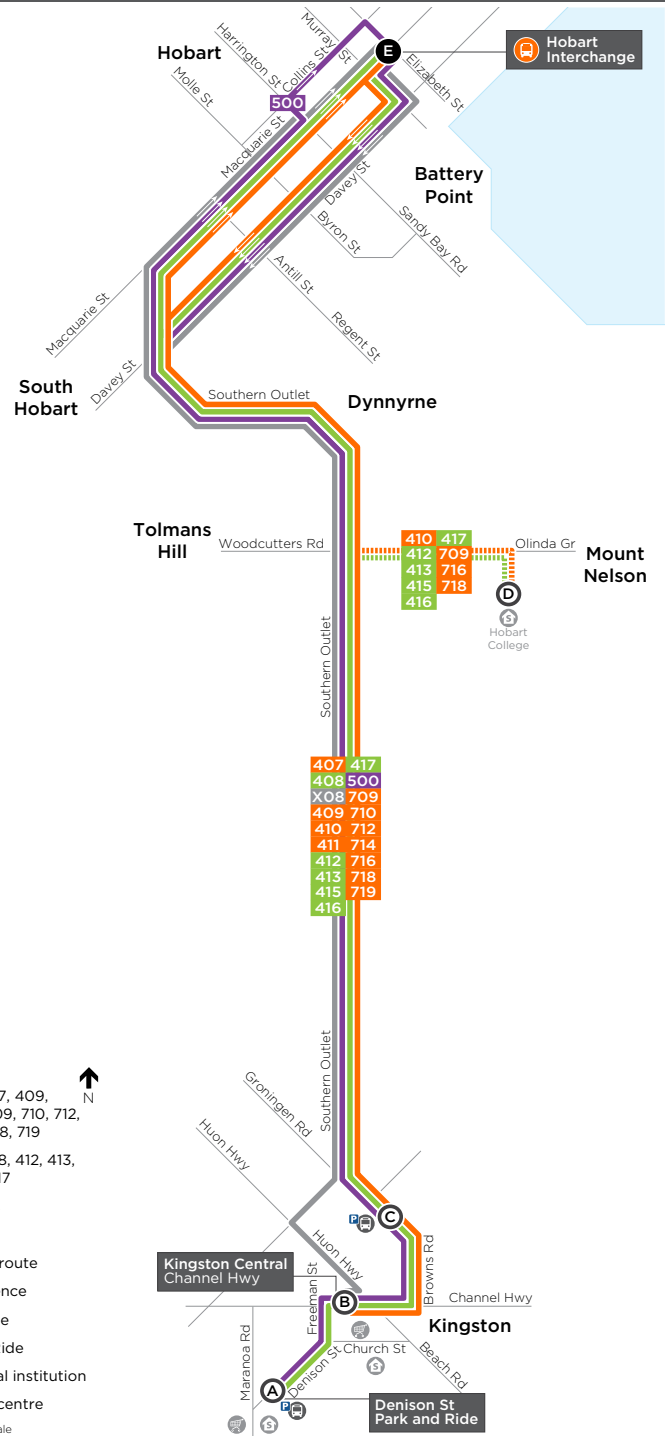

407, 408, X08, 409, 410, 411, 412, 413, 415, 416, 417, 500, 709, 710, 712, 714, 716, 718, 719

Kingston to Hobart via Southern Outlet

Route number	Route
407, X08, 409, 410, 411, 710, 712, 714, 716, 718, 719	Kingston to Hobart
408, 412, 413, 415, 416, 417, 500	Kingston, Denison St, Park and Ride to Hobart
709	Hobart College to Kingston

Bus route map

Who operates my service?

407, 408, X08, 409, 410, 411, 412, 413, 415, 416, 417, 500

metrotas.com.au

13 22 01

709, 710, 712, 714, 716, 718, 719

tassielink.com.au

1300 300 520

Online trip information
transport.tas.gov.au