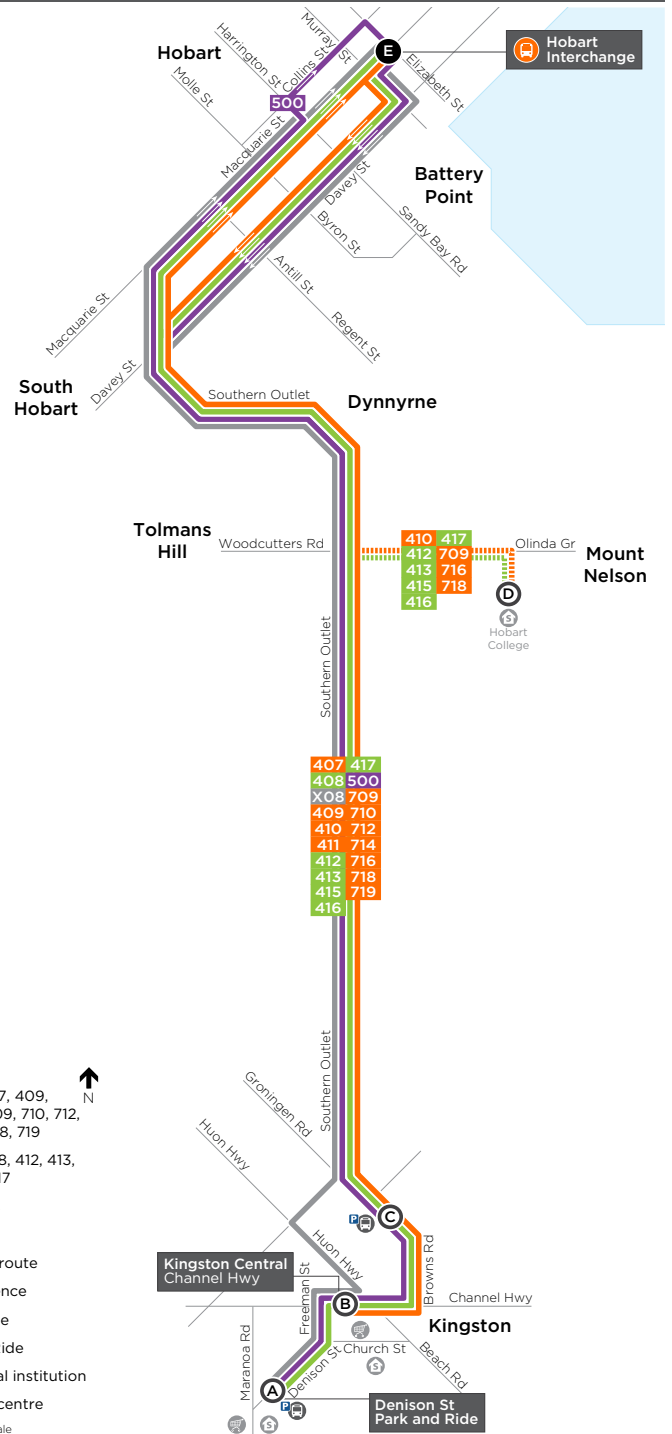

407, 408, X08, 409, 410, 411, 412, 413, 415, 416, 417, 500, 709, 710, 712, 714, 716, 718, 719

Kingston to Hobart via Southern Outlet

Route number	Route
407, 409, 410, 411, 710, 712, 714, 716, 718, 719	Kingston to Hobart
408, X08, 412, 413, 415, 416, 417, 500	Kingston, Denison St, Park and Ride to Hobart
709	Hobart College to Kingston

Bus route map

Who operates my service?

407, 408, X08, 409, 410, 411, 412, 413, 415, 416, 417, 500

metrotas.com.au

13 22 01

709, 710, 712, 714, 716, 718, 719

tassielink.com.au

1300 300 520

Online trip information
transport.tas.gov.au