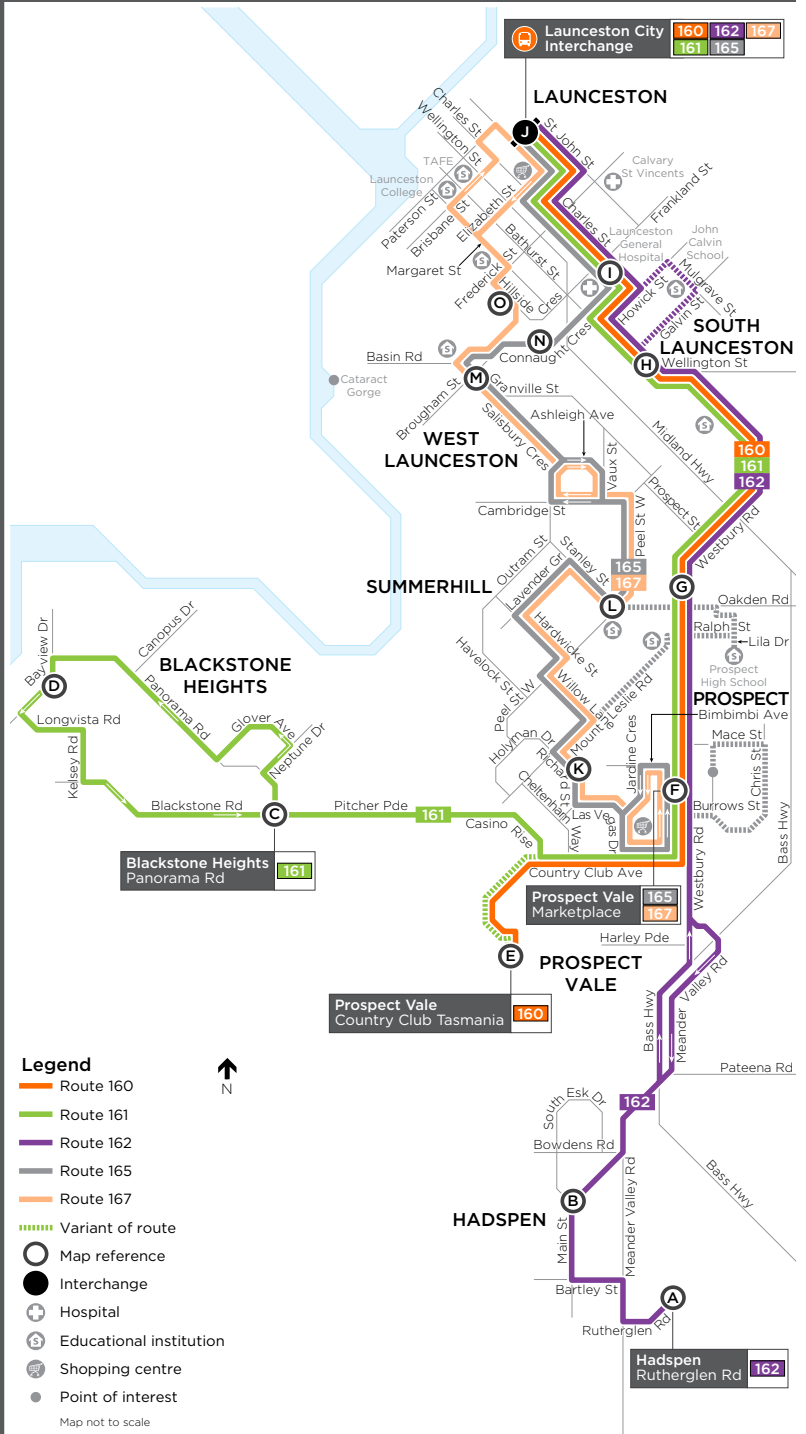

EFFECTIVE 16 OCTOBER 2023

160, 161, 162, 165, 167

Prospect Vale to Launceston City

ROUTE NUMBER	ROUTE
160	Country Club to Launceston City
161	Blackstone Heights to Launceston City
162	Hadspen to Launceston City
165	Prospect Vale to Launceston City
167	Prospect Vale to Launceston City

BUS ROUTE MAP

WHO OPERATES MY SERVICE?

160, 161, 162, 165, 167
metrotas.com.au
13 22 01

ACCESSIBLE SERVICE

All services are operated by wheelchair accessible vehicles.

Online trip information
transport.tas.gov.au